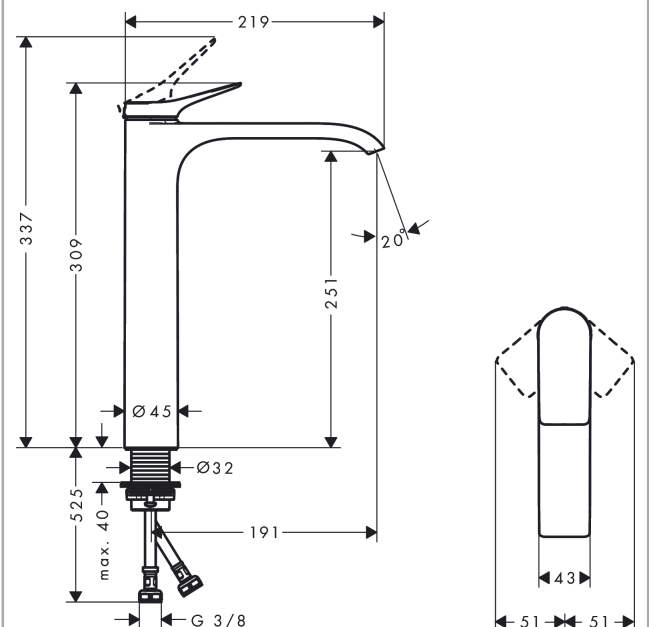

#### product features

- ComfortZone 250
- projection 191 mm
- spray type: WaterfallStream
- maximum flow rate at 3 bar: 5 l/min
- ceramic cartridge
- temperature limitation adjustable
- suitable for continuous flow water heaters
- connection type: G 3/8 connections
- connection dimension: DN15

### Product image

### Scale drawing