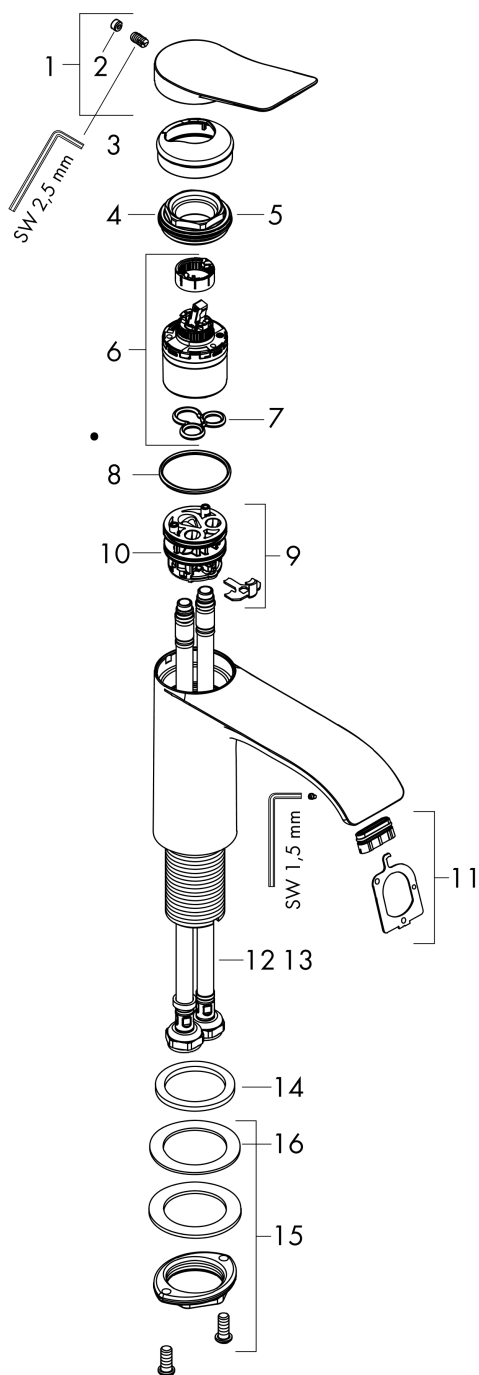

### Scale drawing

### Flowchart

**Vivenis**  
**Single lever basin mixer 250 for washbowls without waste set**  
 Surfaces: **Chrome**    Article Number: **75042000**

## Exploded Drawing

Year of production: >06/21

### Spare part list

Year of production: >06/21

Pos.	Description	Article Number	Price	PU
1	handle	94277000	-	1
2	screw cover	93735460	-	1
3	escutcheon	94027000	-	1
4	nut	93995000	-	1
5	O-ring 35x1,5	92114000	-	1
6	cartridge, assy	93897000	-	1
7	seal	95008000	-	1
8	O-ring 35x2	92604000	-	1
9	adapter for cartridge	98750000	-	1
10	O-Ring 30x2	98186000	-	1
11	spray former	94275000	-	1
12	flat seal	98749000	-	1
13	connection hose 600 mm M8x0,75 G3/8	96556000	-	1
14	O-ring 6,6x1,6	93019000	-	1
15	fixing set (Ø 32)	13961000	-	1
16	lever collar	97548000	-	1
a	fixation extension 35 mm	13898000	-	1