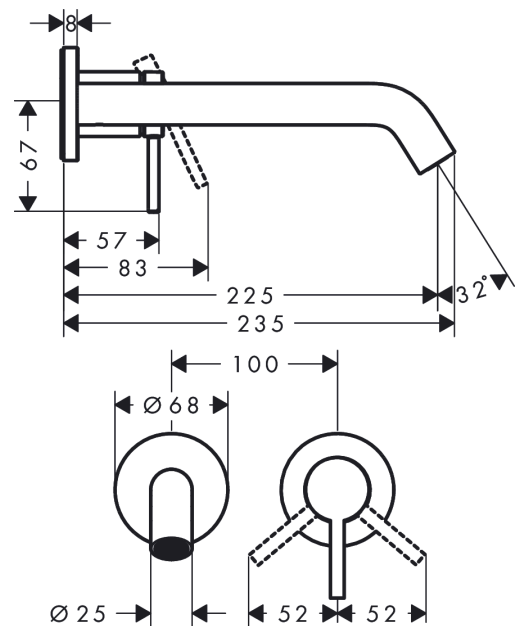

Tecturis S

Single lever basin mixer for concealed installation wall-mounted EcoSmart+ with spout 22,5 cm

Finish: **Chrome** Article Number: **73351000**

Description

product features

- consists of: single lever basin mixer for concealed installation wall-mounted, waste set
- projection: 225 mm
- handle variant: lever handle
- spray type: normal spray
- maximum flow rate at 3 bar: 4 l/min
- ceramic cartridge
- temperature limitation adjustable
- suitable for continuous flow water heaters
- non-closing waste set
- material waste set: metal
- connection type: basic set
- connection dimension: DN15
- handle can be positioned on the right or left, depending on the basic set installation
- EU taxonomy: max. 6 l/min - Substantial Contribution (SC) possible

Technology

Design awards

Product image

Scale drawing

Tecturis S

Single lever basin mixer for concealed installation wall-mounted EcoSmart+ with spout 22,5 cm

Finish: **Chrome** Article Number: **73351000**

Flowchart