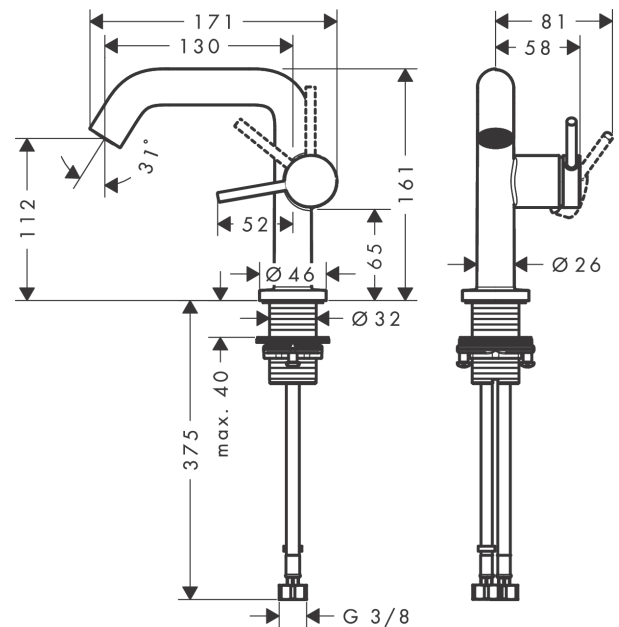

Tecturis S

Single lever basin mixer 110 Fine CoolStart EcoSmart+ with push-open waste set

Finish: **Chrome** Article Number: **73320000**

Description

product features

- consists of: single lever basin mixer, waste set
- ComfortZone 110
- projection: 130 mm
- spout height: 112 mm
- handle variant: lever handle
- spray type: normal spray
- maximum flow rate at 3 bar: 4 l/min
- ceramic cartridge
- suitable for continuous flow water heaters
- push-open waste set G 1¼
- material waste set: metal
- connection type: G ¾ connections
- connection dimension: DN15
- cold water in basic handle position
- EU taxonomy: max. 6 l/min - Substantial Contribution (SC) possible

Technology

Design awards

Product image

Scale drawing

Tecturis S

Single lever basin mixer 110 Fine CoolStart EcoSmart+ with push-open waste set

Finish: **Chrome** Article Number: **73320000**

Flowchart