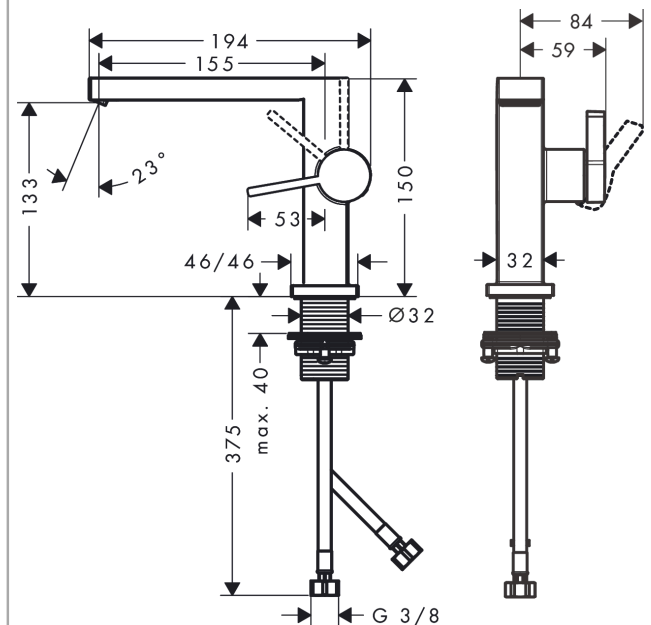

Tecturis E

Single lever basin mixer 110 Fine CoolStart EcoSmart+ with push-open waste set

Finish: **Chrome** Article Number: **73020000**

Description

product features

- consists of: single lever basin mixer, waste set
- ComfortZone 110
- projection: 155 mm
- spout height: 133 mm
- handle variant: lever handle
- spray type: WaterfallStream
- maximum flow rate at 3 bar: 4 l/min
- ceramic cartridge
- suitable for continuous flow water heaters
- push-open waste set G 1¼
- material waste set: metal
- connection type: G ¾ connections
- connection dimension: DN15
- cold water in basic handle position
- EU taxonomy: max. 6 l/min - Substantial Contribution (SC) possible

Technology

Design awards

Product image

Scale drawing

Tecturis E

Single lever basin mixer 110 Fine CoolStart EcoSmart+ with push-open waste set

Finish: **Chrome** Article Number: **73020000**

Flowchart

Tecturis E

Single lever basin mixer 110 Fine CoolStart EcoSmart+ with push-open waste set

Finish: **Chrome** Article Number: **73020000**

Exploded Drawing

Year of production: >06/23

Tecturis E

Single lever basin mixer 110 Fine CoolStart EcoSmart+ with push-open waste set

Finish: **Chrome** Article Number: **73020000**

Spare part list

Year of production: >06/23

| Pos. | Description | Article Number | PC | PU |
|------|-------------------------------------|----------------|----|----|
| 1 | handle | 94997000 | 9 | 1 |
| 2 | screw cover | 93735460 | 3 | 1 |
| 3 | escutcheon | 94987000 | 6 | 1 |
| 4 | nut | 94996000 | 6 | 1 |
| 5 | O-ring 28x1,5 | 98421000 | 1 | 1 |
| 6 | O-ring 29x2 | 98391000 | 1 | 1 |
| 7 | cartridge, assy | 93760000 | 13 | 1 |
| 8 | aerator cpl. | 94994000 | 0 | - |
| 9 | fixing set (Ø 32) | 13961000 | 7 | 1 |
| 10 | connection hose 450 mm M8x0,75 G3/8 | 97206000 | 8 | 1 |
| 11 | O-ring 7x1,5 | 98422000 | 1 | 1 |
| 12 | sealing set | 95581000 | 2 | 1 |
| a | - | 87494000 | 3 | 1 |
| b | push-open waste set | 50100000 | 98 | 1 |