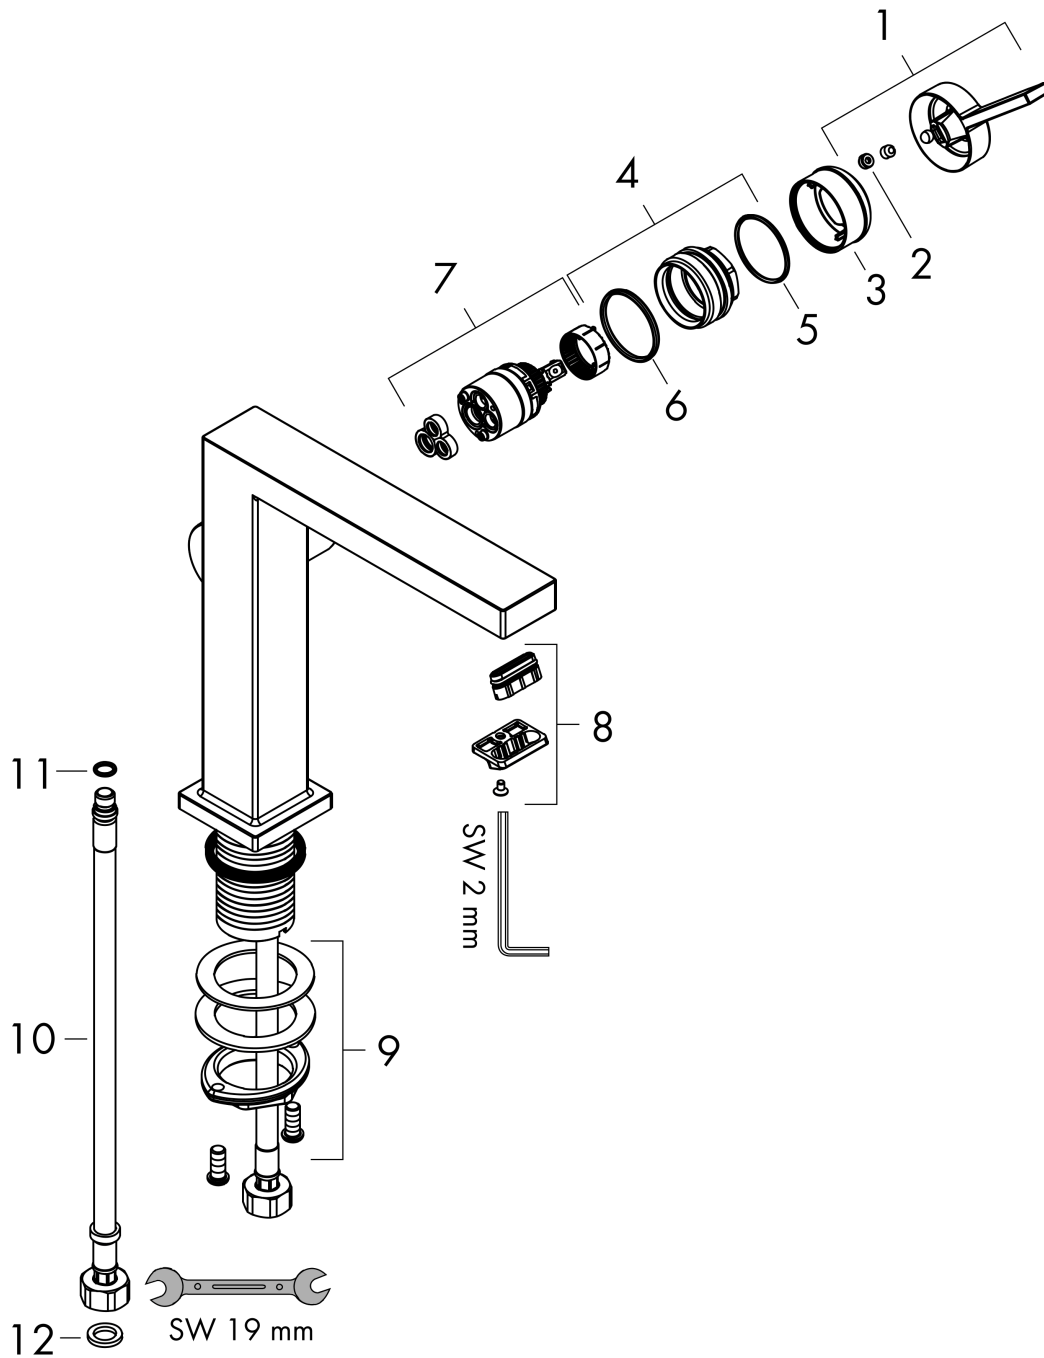

Tecturis E

Single lever basin mixer 110 Fine CoolStart EcoSmart+ with push-open waste set

Finish: **Chrome** Article Number: **73020000**

Description

product features

- consists of: single lever basin mixer, waste set
- ComfortZone 110
- projection: 155 mm
- spout height: 133 mm
- handle variant: lever handle
- spray type: WaterfallStream
- maximum flow rate at 3 bar: 4 l/min
- ceramic cartridge
- suitable for continuous flow water heaters
- push-open waste set G 1¼
- material waste set: metal
- connection type: G ¾ connections
- connection dimension: DN15
- cold water in basic handle position
- EU taxonomy: max. 6 l/min - Substantial Contribution (SC) possible

Technology

Design awards

Product image

Scale drawing

Tecturis E

Single lever basin mixer 110 Fine CoolStart EcoSmart+ with push-open waste set

Finish: **Chrome** Article Number: **73020000**

Flowchart

Tecturis E

Single lever basin mixer 110 Fine CoolStart EcoSmart+ with push-open waste set

Finish: **Chrome** Article Number: **73020000**

Exploded Drawing

Year of production: >06/23

Tecturis E

Single lever basin mixer 110 Fine CoolStart EcoSmart+ with push-open waste set

Finish: **Chrome** Article Number: **73020000**

Spare part list

Year of production: >06/23

| Pos. | Description | Article Number | PC | PU |
|------|-------------------------------------|----------------|----|----|
| 1 | handle | 94997000 | 9 | 1 |
| 2 | screw cover | 93735460 | 3 | 1 |
| 3 | escutcheon | 94987000 | 6 | 1 |
| 4 | nut | 94996000 | 6 | 1 |
| 5 | O-ring 28x1,5 | 98421000 | 1 | 1 |
| 6 | O-ring 29x2 | 98391000 | 1 | 1 |
| 7 | cartridge, assy | 93760000 | 13 | 1 |
| 8 | aerator cpl. | 94994000 | 0 | - |
| 9 | fixing set (Ø 32) | 13961000 | 7 | 1 |
| 10 | connection hose 450 mm M8x0,75 G3/8 | 97206000 | 8 | 1 |
| 11 | O-ring 7x1,5 | 98422000 | 1 | 1 |
| 12 | sealing set | 95581000 | 2 | 1 |
| a | - | 87494000 | 3 | 1 |
| b | push-open waste set | 50100000 | 98 | 1 |