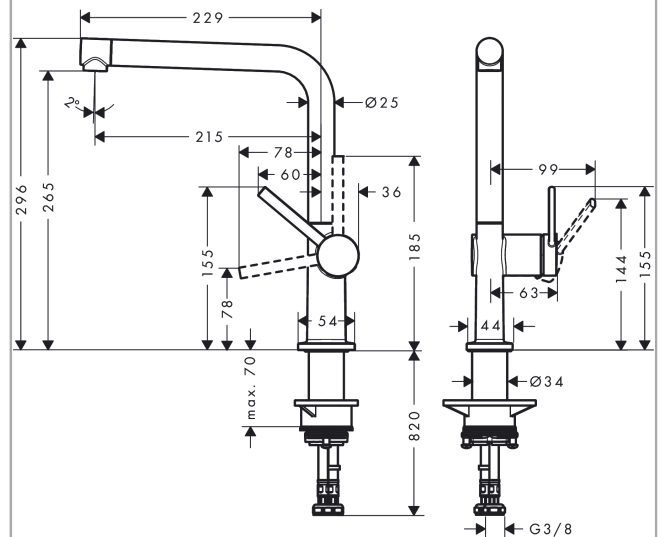

Talis M54

Single lever kitchen mixer 270, 1jet

Surfaces: **Matt Black** Article Number: **72840670**

Description

product features

- ComfortZone 270
- I-spout
- swivel range adjustable in 4 steps 60°, 110°, 150° or 360°
- laminar spray
- connection dimension: DN15
- maximum flow rate at 3 bar: 8,4 l/min
- ceramic cartridge
- connection type: G 3/8 connections
- temperature limitation adjustable
- suitable for continuous flow water heaters
- tap hole with Ø 35 mm required

Technology

Design awards

reddot winner 2020

Certificates

Product image

Scale drawing

Flowchart

Talis M54
Single lever kitchen mixer 270, 1jet
 Surfaces: **Matt Black** Article Number: **72840670**

Exploded Drawing

Year of production: >04/20

Talis M54

Single lever kitchen mixer 270, 1jet

Surfaces: **Matt Black** Article Number: **72840670**

Spare part list

Year of production: >04/20

Pos.	Description	Article Number	Price	PU
1	spout cpl.	93758670	€ 150,65	1
2	screw	97662000	€ 8,45	1
3	spray former	93748000	€ 22,37	1
4	service tool	93750000	€ 8,45	1
5	O-Ring 14x2,5	98189000	€ 3,21	1
6	axialring	97558000	€ 3,21	1
7	handle	93736670	€ 53,91	1
8	hollow set screw M5x5	98446000	€ 3,21	1
9	screw cover	93735610	€ 8,45	1
10	flange	93737670	€ 53,91	1
11	nut	93738000	€ 44,63	1
12	cartridge, assy	93760000	€ 86,16	1
13	O-ring 36x3	98052000	€ 3,21	1
14	support	97523000	€ 5,24	1
15	fixing set (Ø 34)	95049000	€ 13,92	1
16	lever collar	97548000	€ 3,21	1
17	connection hose 900 mm M8x0,75 G3/8	93746000	€ 35,94	1
18	O-ring 6,6x1,6	93019000	€ 3,21	1