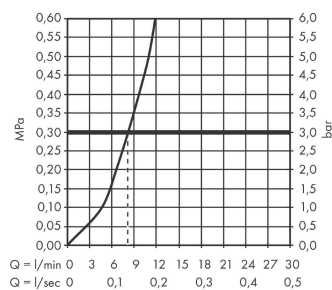

Talis M54

Single lever kitchen mixer 270, 1jet

Surfaces: **Matt Black** Article Number: **72840670**

Description

product features

- ComfortZone 270
- I-spout
- swivel range adjustable in 4 steps 60°, 110°, 150° or 360°
- laminar spray
- connection dimension: DN15
- maximum flow rate at 3 bar: 8,4 l/min
- ceramic cartridge
- connection type: G 3/8 connections
- temperature limitation adjustable
- suitable for continuous flow water heaters
- tap hole with Ø 35 mm required

Technology

Design awards

reddot winner 2020

Certificates

Product image

Scale drawing

Flowchart

Talis M54
Single lever kitchen mixer 270, 1jet
 Surfaces: **Matt Black** Article Number: **72840670**

Exploded Drawing

Year of production: >04/20

Talis M54

Single lever kitchen mixer 270, 1jet

Surfaces: **Matt Black** Article Number: **72840670**

Spare part list

Year of production: >04/20

Pos.	Description	Article Number	Price	PU
1	spout cpl.	93758670	€ 150,65	1
2	screw	97662000	€ 8,45	1
3	spray former	93748000	€ 22,37	1
4	service tool	93750000	€ 8,45	1
5	O-Ring 14x2,5	98189000	€ 3,21	1
6	axialring	97558000	€ 3,21	1
7	handle	93736670	€ 53,91	1
8	hollow set screw M5x5	98446000	€ 3,21	1
9	screw cover	93735610	€ 8,45	1
10	flange	93737670	€ 53,91	1
11	nut	93738000	€ 44,63	1
12	cartridge, assy	93760000	€ 86,16	1
13	O-ring 36x3	98052000	€ 3,21	1
14	support	97523000	€ 5,24	1
15	fixing set (Ø 34)	95049000	€ 13,92	1
16	lever collar	97548000	€ 3,21	1
17	connection hose 900 mm M8x0,75 G3/8	93746000	€ 35,94	1
18	O-ring 6,6x1,6	93019000	€ 3,21	1