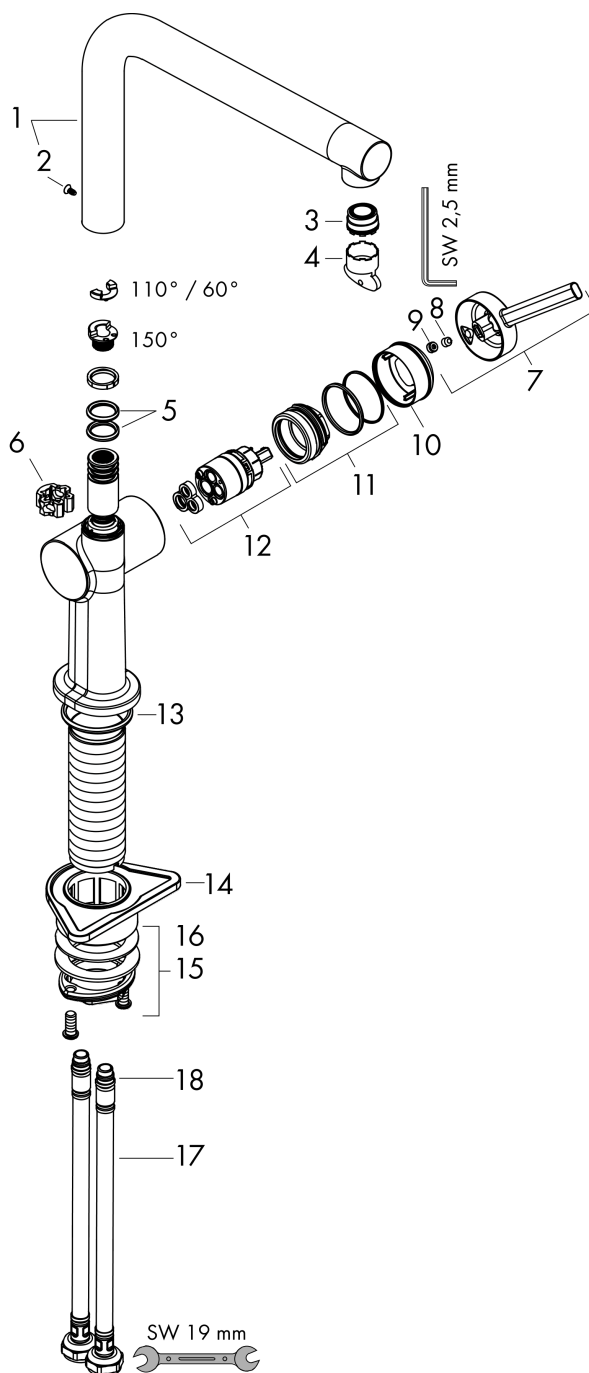

Talis M54

Single lever kitchen mixer 270, 1jet

Surfaces: **Matt Black** Article Number: **72840670**

Description

product features

- ComfortZone 270
- I-spout
- swivel range adjustable in 4 steps 60°, 110°, 150° or 360°
- laminar spray
- connection dimension: DN15
- maximum flow rate at 3 bar: 8,4 l/min
- ceramic cartridge
- connection type: G 3/8 connections
- temperature limitation adjustable
- suitable for continuous flow water heaters
- tap hole with Ø 35 mm required

Technology

Design awards

reddot winner 2020

Certificates

Product image

Scale drawing

Flowchart

Talis M54
Single lever kitchen mixer 270, 1jet
 Surfaces: **Matt Black** Article Number: **72840670**

Exploded Drawing

Year of production: >04/20

Talis M54

Single lever kitchen mixer 270, 1jet

Surfaces: **Matt Black** Article Number: **72840670**

Spare part list

Year of production: >04/20

Pos.	Description	Article Number	Price	PU
1	spout cpl.	93758670	€ 150,65	1
2	screw	97662000	€ 8,45	1
3	spray former	93748000	€ 22,37	1
4	service tool	93750000	€ 8,45	1
5	O-Ring 14x2,5	98189000	€ 3,21	1
6	axialring	97558000	€ 3,21	1
7	handle	93736670	€ 53,91	1
8	hollow set screw M5x5	98446000	€ 3,21	1
9	screw cover	93735610	€ 8,45	1
10	flange	93737670	€ 53,91	1
11	nut	93738000	€ 44,63	1
12	cartridge, assy	93760000	€ 86,16	1
13	O-ring 36x3	98052000	€ 3,21	1
14	support	97523000	€ 5,24	1
15	fixing set (Ø 34)	95049000	€ 13,92	1
16	lever collar	97548000	€ 3,21	1
17	connection hose 900 mm M8x0,75 G3/8	93746000	€ 35,94	1
18	O-ring 6,6x1,6	93019000	€ 3,21	1