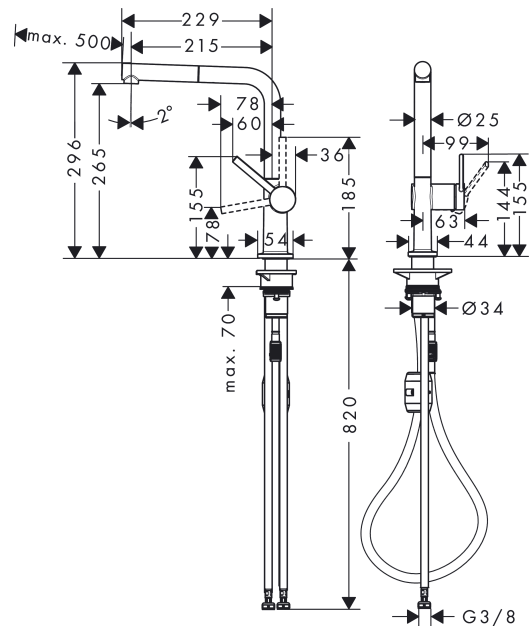

## Talis M54

Single lever kitchen mixer 270, pull-out spout, 1jet

Surfaces: **Chrome** Article Number: **72808000**

#### product features

- ComfortZone 270
- swivel range adjustable in 4 steps 60°, 110°, 150° or 360°
- laminar spray
- quick connect hose
- connection dimension: DN15
- maximum flow rate at 3 bar: 8 l/min
- ceramic cartridge
- connection type: G 3/8 connections
- integrated non-return valve
- suitable for continuous flow water heaters

### Scale drawing