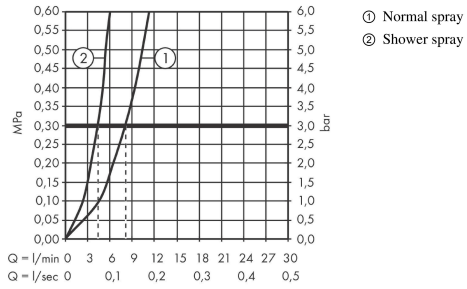

Talis M54

Single lever kitchen mixer 210, pull-out spray, 2jet

Finish: **Matt Black** Article Number: **72800670**

Flowchart