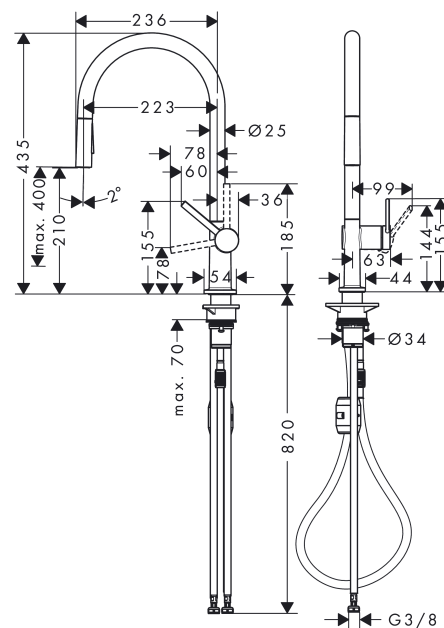

Scale drawing