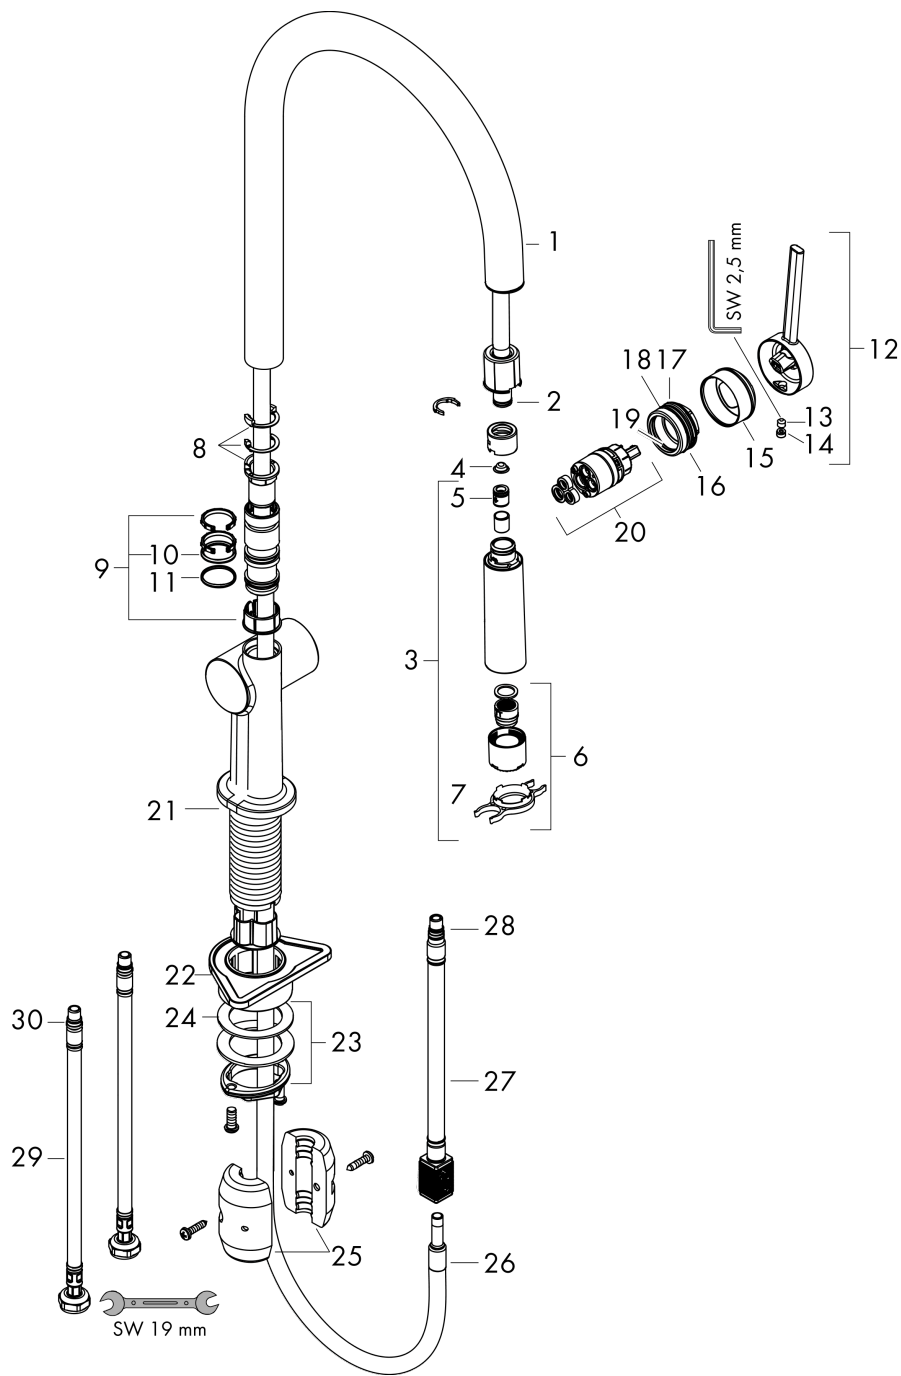

Talis M54

Single lever kitchen mixer 210, pull-out spray, 2jet

Finish: **Matt Black** Article Number: **72800670**

Description

product features

- ComfortZone 210
- swivel range adjustable in 4 steps 60°, 110°, 150° or 360°
- laminar spray, shower spray
- lockable shower spray, spray returns through pressing spray diverter and spray returns automatically through handle closing
- quick connect hose
- connection dimension: DN15
- maximum flow rate at 3 bar: 8 l/min
- ceramic cartridge
- connection type: G 3/8 connections
- temperature limitation adjustable
- integrated non-return valve
- suitable for continuous flow water heaters
- extension length up to 50 cm
- tap hole with Ø 35 mm required

Flowchart

Talis M54

Single lever kitchen mixer 210, pull-out spray, 2jet

Finish: Matt Black Article Number: 72800670

Exploded Drawing

Year of production: >04/20

Talis M54

Single lever kitchen mixer 210, pull-out spray, 2jet

Finish: **Matt Black** Article Number: **72800670**

Spare part list

Year of production: >04/20

Pos.	Description	Article Number	PC	PU
1	spout cpl.	93739670	62	1
2	O-ring 8x2	98112000	1	1
3	handspray	93741670	62	1
4	filter	98516000	2	1
5	non return valve DW 10	96456000	3	1
6	spray former	93342000	10	1
7	service tool	95910000	3	1
8	set of locating rings (60° / 110° / 150°)	94911000	5	1
9	set of lever collars	98365000	3	1
10	O-ring 19x2	98426000	1	1
11	O-ring 20x1,5	98197000	1	1
12	handle	93736670	59	1
13	hollow set screw M5x5	98446000	1	1
14	screw cover	93735610	3	1
15	flange	93737670	59	1
16	nut	93738000	10	1
17	O-ring 30x1,5	98433000	1	1
18	O-ring 29x2	98391000	1	1
19	O-ring 25x1,5	98146000	1	1
20	cartridge, assy	93740000	13	1
21	O-ring 36x3	98052000	1	1
22	support	97523000	2	1
23	fixing set (Ø 34)	95049000	5	1
24	lever collar	97548000	1	1
25	weight	92500000	9	1
26	hose	93745000	12	1
27	hose	93744000	10	1
28	O-ring 7x1,5	98422000	1	1
29	connection hose 900 mm M8x0,75 G3/8	93746000	9	1
30	O-ring 6,6x1,6	93019000	1	1
a	set of adapters	93395000	7	1