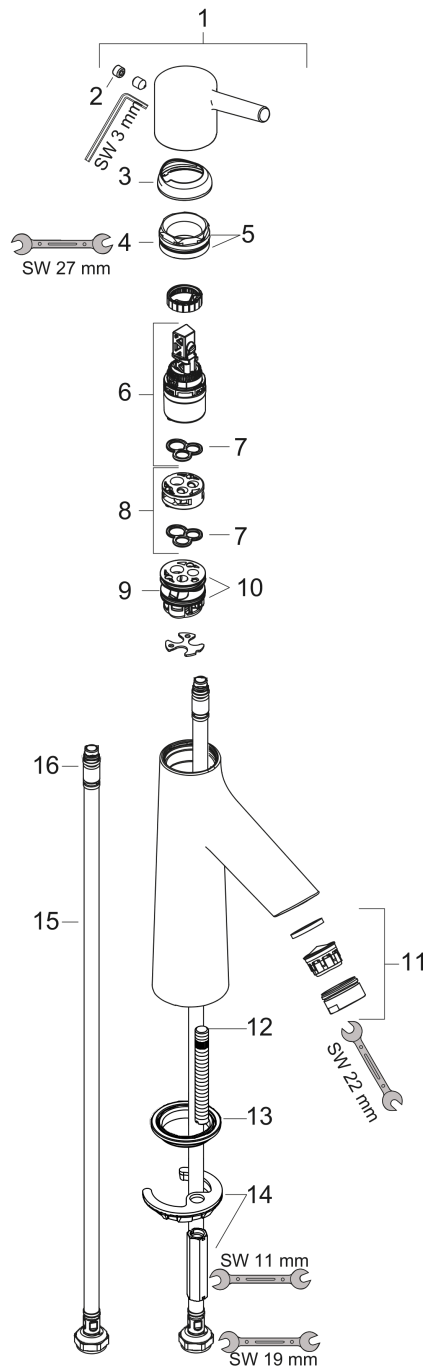

Talis S
Single lever basin mixer 100 without waste set
 Finish: **Chrome** Article Number: **72021000**

Description

product features

- ComfortZone 100
- projection: 93 mm
- spout height: 98 mm
- handle variant: pin handle
- spray type: normal spray
- maximum flow rate at 3 bar: 5 l/min
- ceramic cartridge
- temperature limitation adjustable
- suitable for continuous flow water heaters
- connection type: G 3/8 connections
- connection dimension: DN15
- EU taxonomy: max. 6 l/min - Substantial Contribution (SC) possible
- EPD Basin Faucets

Technology

Certificates / Sustainability

Product image

Scale drawing

Talis S
Single lever basin mixer 100 without waste set
 Finish: **Chrome** Article Number: **72021000**

Flowchart

Talis S
Single lever basin mixer 100 without waste set
 Finish: **Chrome** Article Number: **72021000**

Exploded Drawing

Year of production: >04/17

Talis S
Single lever basin mixer 100 without waste set
 Finish: **Chrome** Article Number: **72021000**

Spare part list

Year of production: >04/17

Pos.	Description	Article Number	PC	PU
1	handle	92626000	8	1
2	screw cover	95704000	1	1
3	flange	92625000	8	1
4	nut	92627000	6	1
5	O-ring 27x1,5	92527000	4	1
6	cartridge, assy	97685000	11	1
7	seal	98865000	8	1
8	adapter for cartridge	92628000	6	1
9	adapter for cartridge	98866000	8	1
10	O-ring 23x2	98398000	1	1
11	aerator M24x1 (5 l/min)	13185000	98	1
12	screw M8 x 68	97736000	2	1
13	seal	97608000	2	1
14	fixing set	96016000	8	1
15	connection hose 600 mm M8x0,75 G3/8	96556000	7	1
16	O-ring 6,6x1,6	93019000	1	1