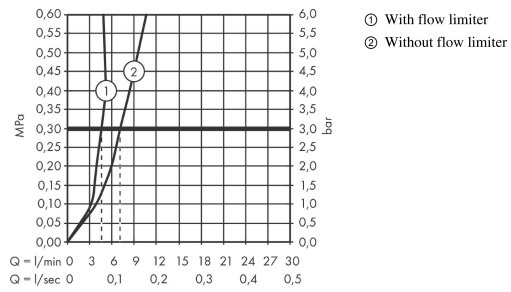

Talis S
Single lever basin mixer 100 without waste set
 Finish: **Chrome** Article Number: **72021000**

Description

product features

- ComfortZone 100
- projection: 93 mm
- spout height: 98 mm
- handle variant: pin handle
- spray type: normal spray
- maximum flow rate at 3 bar: 5 l/min
- ceramic cartridge
- temperature limitation adjustable
- suitable for continuous flow water heaters
- connection type: G 3/8 connections
- connection dimension: DN15
- EU taxonomy: max. 6 l/min - Substantial Contribution (SC) possible
- EPD Basin Faucets

Technology

Certificates / Sustainability

Product image

Scale drawing

Talis S
Single lever basin mixer 100 without waste set
 Finish: **Chrome** Article Number: **72021000**

Flowchart

Talis S
Single lever basin mixer 100 without waste set
 Finish: **Chrome** Article Number: **72021000**