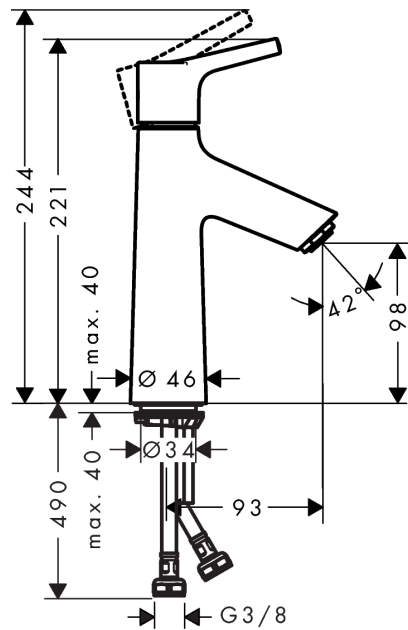

Talis S
Single lever basin mixer 100 without waste set
 Finish: **Chrome** Article Number: **72021000**

Description

product features

- ComfortZone 100
- projection: 93 mm
- spout height: 98 mm
- handle variant: pin handle
- spray type: normal spray
- maximum flow rate at 3 bar: 5 l/min
- ceramic cartridge
- temperature limitation adjustable
- suitable for continuous flow water heaters
- connection type: G 3/8 connections
- connection dimension: DN15
- EU taxonomy: max. 6 l/min - Substantial Contribution (SC) possible
- EPD Basin Faucets

Technology

Certificates / Sustainability

Product image

Scale drawing

Talis S
Single lever basin mixer 100 without waste set
 Finish: **Chrome** Article Number: **72021000**

Flowchart

Talis S
Single lever basin mixer 100 without waste set
 Finish: **Chrome** Article Number: **72021000**

Exploded Drawing

Year of production: >04/17

Talis S
Single lever basin mixer 100 without waste set
 Finish: **Chrome** Article Number: **72021000**

Spare part list

Year of production: >04/17

Pos.	Description	Article Number	PC	PU
1	handle	92626000	8	1
2	screw cover	95704000	1	1
3	flange	92625000	8	1
4	nut	92627000	6	1
5	O-ring 27x1,5	92527000	4	1
6	cartridge, assy	97685000	11	1
7	seal	98865000	8	1
8	adapter for cartridge	92628000	6	1
9	adapter for cartridge	98866000	8	1
10	O-ring 23x2	98398000	1	1
11	aerator M24x1 (5 l/min)	13185000	98	1
12	screw M8 x 68	97736000	2	1
13	seal	97608000	2	1
14	fixing set	96016000	8	1
15	connection hose 600 mm M8x0,75 G3/8	96556000	7	1
16	O-ring 6,6x1,6	93019000	1	1