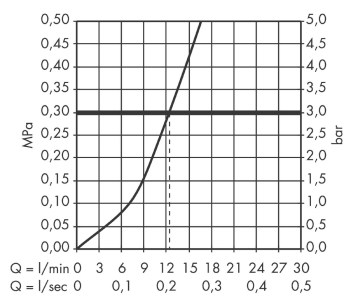

Logis M31

Single lever kitchen mixer 260, 1jet

Surfaces: **Chrome** Article Number: **71835000**

Description

product features

- handle can be positioned on the right or left
- ComfortZone 260
- swivel range adjustable in 3 steps 110°, 150° or 360°
- normal spray
- connection dimension: DN15
- maximum flow rate at 3 bar: 12 l/min
- ceramic cartridge
- connection type: G 3/8 connections
- temperature limitation adjustable
- suitable for continuous flow water heaters

Technology

Product image

Scale drawing

Flowchart

Logis M31
Single lever kitchen mixer 260, 1jet
 Surfaces: **Chrome** Article Number: **71835000**

Exploded Drawing

Year of production: >02/15

Logis M31