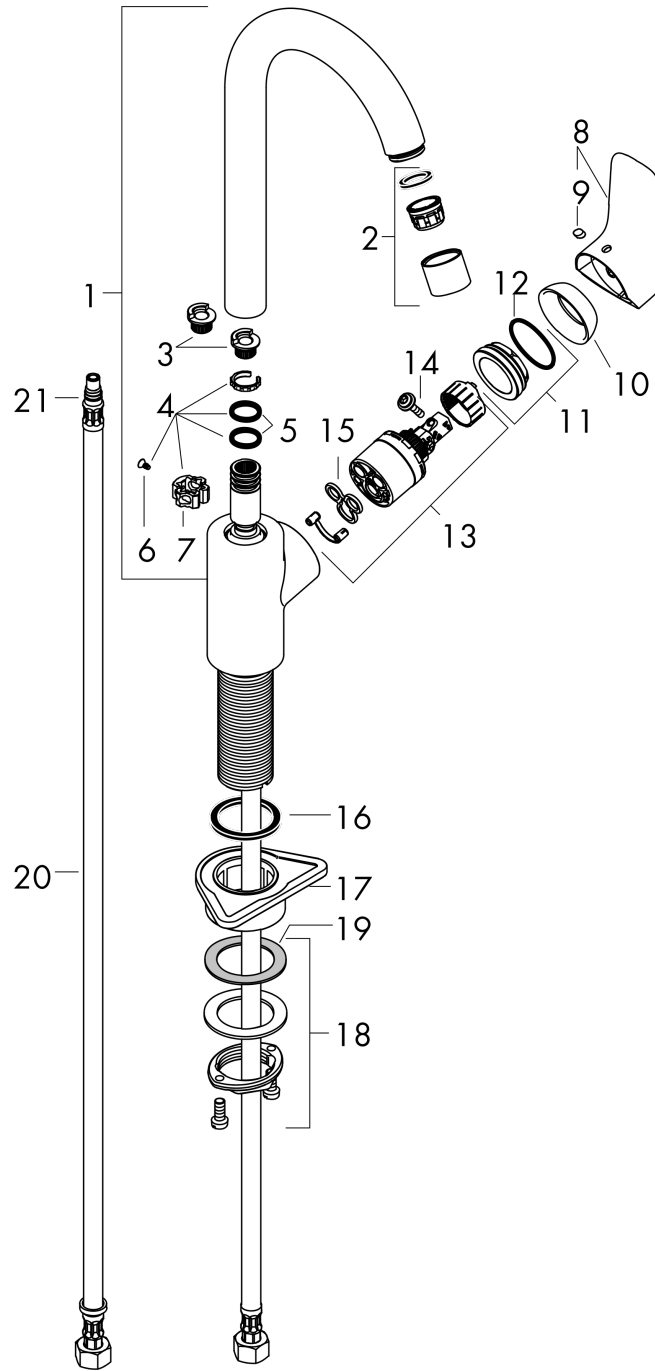

Logis M31

Single lever kitchen mixer 260, 1jet

Surfaces: **Chrome** Article Number: **71835000**

Description

product features

- handle can be positioned on the right or left
- ComfortZone 260
- swivel range adjustable in 3 steps 110°, 150° or 360°
- normal spray
- connection dimension: DN15
- maximum flow rate at 3 bar: 12 l/min
- ceramic cartridge
- connection type: G 3/8 connections
- temperature limitation adjustable
- suitable for continuous flow water heaters

Technology

Product image

Scale drawing

Flowchart

Logis M31
Single lever kitchen mixer 260, 1jet
 Surfaces: **Chrome** Article Number: **71835000**

Exploded Drawing

Year of production: >02/15

Logis M31

Single lever kitchen mixer 260, 1jet

Surfaces: **Chrome** Article Number: **71835000**

Spare part list

Year of production: >02/15

Pos.	Description	Article Number	Price	PU
1	spout cpl.	92223000	€ 86,16	1
2	aerator M22x1 (15 l/min)	92368000	€ 22,37	1
3	set of locating rings (110° / 150°)	98486000	€ 13,92	1
4	sealing set	92646000	€ 18,33	1
5	O-Ring 14x2,5	98189000	€ 3,21	1
6	screw	97662000	€ 8,45	1
7	axialring	97558000	€ 3,21	1
8	handle	92224000	€ 44,63	1
9	screw cover	96338000	€ 3,21	1
10	flange	95498000	€ 8,45	1
11	nut	97209000	€ 13,92	1
12	O-Ring 32x2	98193000	€ 3,21	1
13	cartridge, assy	92730000	€ 57,12	1
14	locking screw for handle	95140000	€ 5,24	1
15	seal	95008000	€ 8,45	1
16	flat seal	98749000	€ 5,24	1
17	support	97523000	€ 5,24	1
18	fixing set (Ø 34)	95049000	€ 13,92	1
19	lever collar	97548000	€ 3,21	1
20	connection hose 600 mm M8x0,75 G3/8	96556000	€ 22,37	1
21	O-ring 7x1,5	98422000	€ 3,21	1