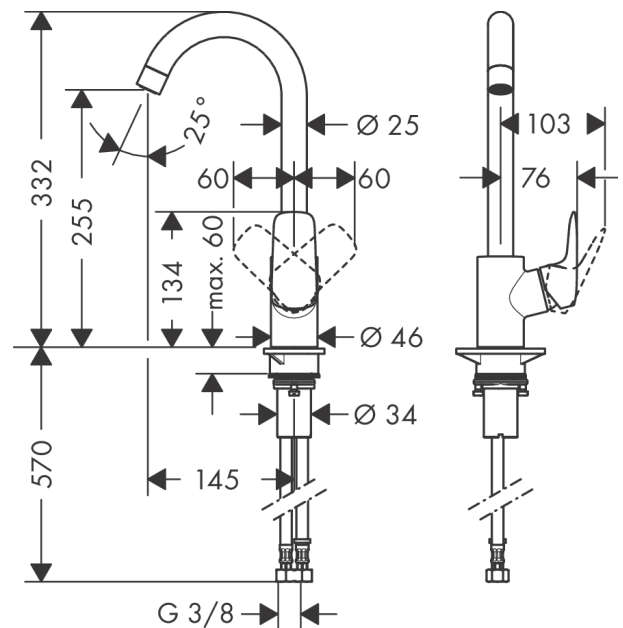

Logis M31

Single lever kitchen mixer 260, 1jet

Surfaces: **Chrome** Article Number: **71835000**

Description

product features

- handle can be positioned on the right or left
- ComfortZone 260
- swivel range adjustable in 3 steps 110°, 150° or 360°
- normal spray
- connection dimension: DN15
- maximum flow rate at 3 bar: 12 l/min
- ceramic cartridge
- connection type: G 3/8 connections
- temperature limitation adjustable
- suitable for continuous flow water heaters

Technology

Product image

Scale drawing

Flowchart

Logis M31
Single lever kitchen mixer 260, 1jet
 Surfaces: **Chrome** Article Number: **71835000**

Exploded Drawing

Year of production: >02/15

Logis M31

Single lever kitchen mixer 260, 1jet

Surfaces: **Chrome** Article Number: **71835000**

Spare part list

Year of production: >02/15

Pos.	Description	Article Number	Price	PU
1	spout cpl.	92223000	€ 86,16	1
2	aerator M22x1 (15 l/min)	92368000	€ 22,37	1
3	set of locating rings (110° / 150°)	98486000	€ 13,92	1
4	sealing set	92646000	€ 18,33	1
5	O-Ring 14x2,5	98189000	€ 3,21	1
6	screw	97662000	€ 8,45	1
7	axialring	97558000	€ 3,21	1
8	handle	92224000	€ 44,63	1
9	screw cover	96338000	€ 3,21	1
10	flange	95498000	€ 8,45	1
11	nut	97209000	€ 13,92	1
12	O-Ring 32x2	98193000	€ 3,21	1
13	cartridge, assy	92730000	€ 57,12	1
14	locking screw for handle	95140000	€ 5,24	1
15	seal	95008000	€ 8,45	1
16	flat seal	98749000	€ 5,24	1
17	support	97523000	€ 5,24	1
18	fixing set (Ø 34)	95049000	€ 13,92	1
19	lever collar	97548000	€ 3,21	1
20	connection hose 600 mm M8x0,75 G3/8	96556000	€ 22,37	1
21	O-ring 7x1,5	98422000	€ 3,21	1