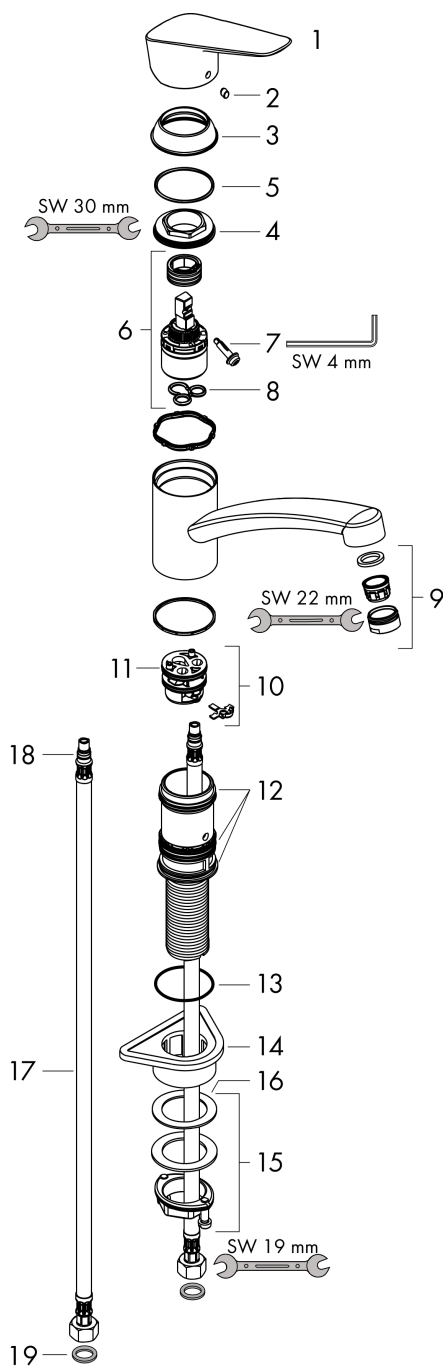

Logis M31
Single lever kitchen mixer 120, single spray mode
Surfaces: **chrome** Art. no. : **71830000**

Exploded Drawing

Year of production: >02/15

Logis M31

Single lever kitchen mixer 120, single spray mode

Surfaces: **chrome** Art. no. : **71830000**

Spare part list

Year of production: >02/15

Pos.	Description	Art. no.	Price	PU
1	handle	92465000	-	1
2	screw cover	96338000	-	1
3	flange	97995000	-	1
4	nut	97996000	-	1
5	O-ring 41x2	98212000	-	1
6	cartridge, assy	92730000	-	1
7	locking screw for handle	95140000	-	1
8	seal	95008000	-	1
9	aerator M24x1 (15 l/min)	13913000	-	1
10	adapter for cartridge	98750000	-	1
11	O-Ring 30x2	98186000	-	1
12	sealing set	98702000	-	1
13	O-Ring 36x2,5	98190000	-	1
14	support	97523000	-	1
15	fixing set (Ø 34)	95049000	-	1
16	lever collar	97548000	-	1
17	connection hose 600 mm M8x0,75 G3/8	96556000	-	1
18	O-ring 7x1,5	98422000	-	1
19	sealing set	95581000	-	1