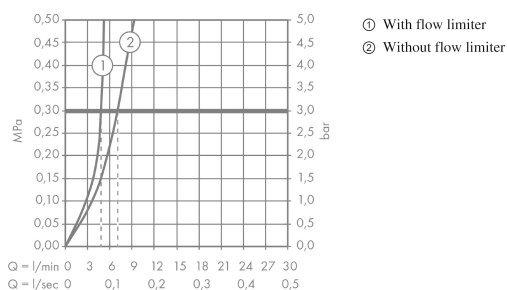

Talis E
Single lever basin mixer 240 without waste set
 Finish: **Chrome** Article Number: **71717000**

Description

product features

- ComfortZone 240
- projection: 183 mm
- spout height: 234 mm
- spray type: normal spray
- maximum flow rate at 3 bar: 5 l/min
- ceramic cartridge
- temperature limitation adjustable
- suitable for continuous flow water heaters
- connection type: G 3/8 connections
- connection dimension: DN15

Technology

Design awards

Product image

Scale drawing

Flowchart

Talis E
Single lever basin mixer 240 without waste set
 Finish: **Chrome** Article Number: **71717000**

Exploded Drawing

Year of production: >10/15