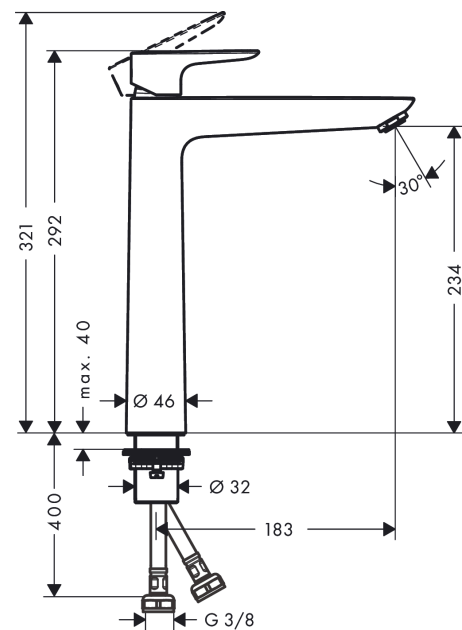

Talis E
Single lever basin mixer 240 without waste set
 Finish: **Chrome** Article Number: **71717000**

Description

product features

- ComfortZone 240
- projection: 183 mm
- spout height: 234 mm
- spray type: normal spray
- maximum flow rate at 3 bar: 5 l/min
- ceramic cartridge
- temperature limitation adjustable
- suitable for continuous flow water heaters
- connection type: G 3/8 connections
- connection dimension: DN15

Technology

Design awards

Product image

Scale drawing

Flowchart

Talis E
Single lever basin mixer 240 without waste set
 Finish: **Chrome** Article Number: **71717000**

Exploded Drawing

Year of production: >10/15

Talis E
Single lever basin mixer 240 without waste set
 Finish: **Chrome** Article Number: **71717000**

Spare part list

Year of production: >10/15

Pos.	Description	Article Number	Price	PU
1	handle	92687000	€ 45,82	1
2	screw cover	95704000	€ 3,33	1
3	flange	92625000	€ 28,92	1
4	nut	92689000	€ 22,97	1
5	O-ring 25x1,5	98146000	€ 3,33	1
6	O-ring 27x1,5	92527000	€ 11,66	1
7	cartridge, assy	97685000	€ 58,67	1
8	seal	98865000	€ 28,92	1
9	adapter for cartridge	92628000	€ 18,80	1
10	adapter for cartridge	98866000	€ 28,92	1
11	O-ring 23x2	98398000	€ 3,33	1
12	aerator M24x1 (5 l/min)	13185000	-	1
13	flat seal	98749000	€ 5,36	1
14	fixing set (Ø 32)	13961000	€ 22,97	1
15	lever collar	97548000	€ 3,33	1
16	connection hose 600 mm M8x0,75 G3/8	96556000	€ 22,97	1
17	O-ring 7x1,5	98422000	€ 3,33	1
18	sealing set	95581000	€ 5,36	1
a	fixation extension 35 mm	13898000	€ 72,47	1