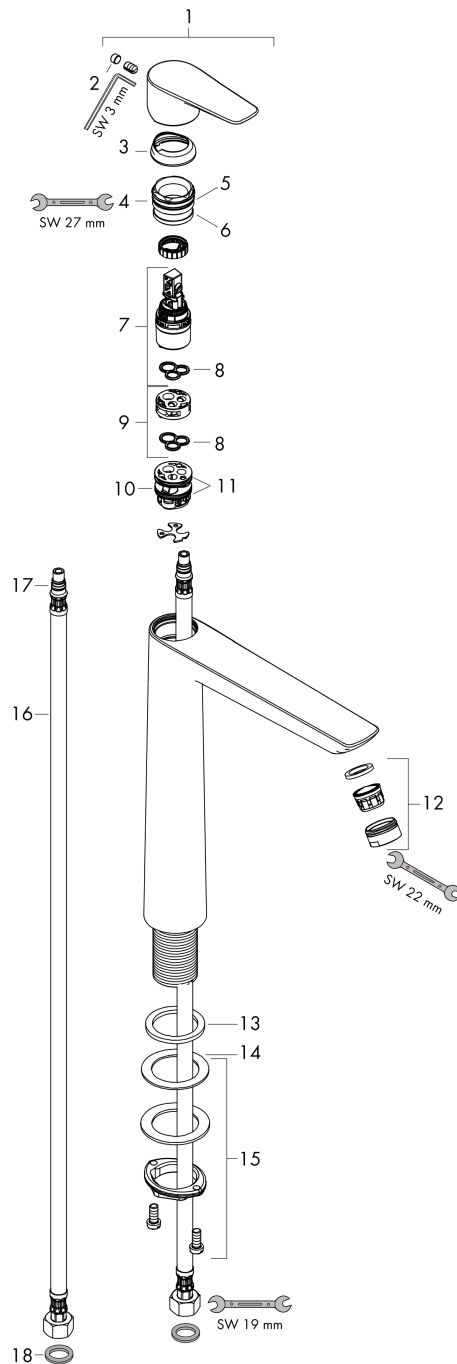

Talis E
Single lever basin mixer 240 without waste set
 Finish: **Chrome** Article Number: **71717000**

Description

product features

- ComfortZone 240
- projection: 183 mm
- spout height: 234 mm
- spray type: normal spray
- maximum flow rate at 3 bar: 5 l/min
- ceramic cartridge
- temperature limitation adjustable
- suitable for continuous flow water heaters
- connection type: G 3/8 connections
- connection dimension: DN15

Technology

Design awards

Product image

Scale drawing

Flowchart

Talis E
Single lever basin mixer 240 without waste set
 Finish: **Chrome** Article Number: **71717000**

Exploded Drawing

Year of production: >10/15

Talis E
Single lever basin mixer 240 without waste set
 Finish: **Chrome** Article Number: **71717000**

Spare part list

Year of production: >10/15

Pos.	Description	Article Number	Price	PU
1	handle	92687000	€ 45,82	1
2	screw cover	95704000	€ 3,33	1
3	flange	92625000	€ 28,92	1
4	nut	92689000	€ 22,97	1
5	O-ring 25x1,5	98146000	€ 3,33	1
6	O-ring 27x1,5	92527000	€ 11,66	1
7	cartridge, assy	97685000	€ 58,67	1
8	seal	98865000	€ 28,92	1
9	adapter for cartridge	92628000	€ 18,80	1
10	adapter for cartridge	98866000	€ 28,92	1
11	O-ring 23x2	98398000	€ 3,33	1
12	aerator M24x1 (5 l/min)	13185000	-	1
13	flat seal	98749000	€ 5,36	1
14	fixing set (Ø 32)	13961000	€ 22,97	1
15	lever collar	97548000	€ 3,33	1
16	connection hose 600 mm M8x0,75 G3/8	96556000	€ 22,97	1
17	O-ring 7x1,5	98422000	€ 3,33	1
18	sealing set	95581000	€ 5,36	1
a	fixation extension 35 mm	13898000	€ 72,47	1