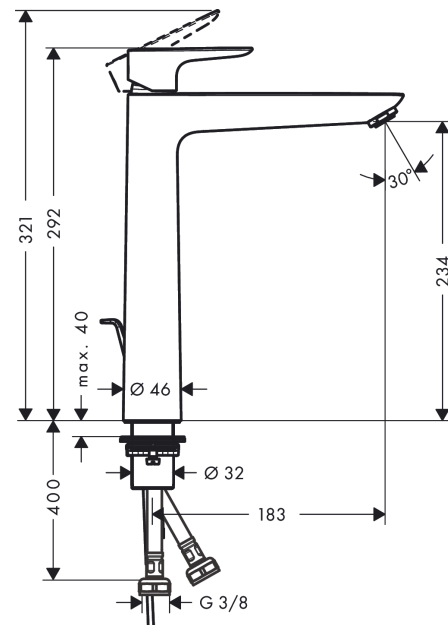

##### product features

- consists of: single lever basin mixer, waste set
- ComfortZone 240
- projection 183 mm
- spray type: normal spray
- maximum flow rate at 3 bar: 5 l/min
- ceramic cartridge
- temperature limitation adjustable
- suitable for continuous flow water heaters
- material waste set: metal
- connection type: G 3/8 connections
- connection dimension: DN15
- pop-up waste set G 1 1/4
- surface of the pull rod at color variant -670 and -700 = chrome

#### Scale drawing

**Talis E**  
**Single lever basin mixer 240 with pop-up waste set**  
 Surfaces: **Chrome**    Article Number: **71716000**

## Exploded Drawing

Year of production: >10/15

**Talis E**  
**Single lever basin mixer 240 with pop-up waste set**  
 Surfaces: **Chrome** Article Number: **71716000**

**Spare part list**

Year of production: >10/15

Pos.	Description	Article Number	Price	PU
1	handle	92687000	-	1
2	screw cover	95704000	-	1
3	flange	92625000	-	1
4	nut	92689000	-	1
5	O-ring 25x1,5	98146000	-	1
6	O-ring 27x1,5	92527000	-	1
7	cartridge, assy	97685000	-	1
8	seal	98865000	-	1
9	adapter for cartridge	92628000	-	1
10	adapter for cartridge	98866000	-	1
11	O-ring 23x2	98398000	-	1
12	aerator M24x1 (5 l/min)	13185000	-	1
13	flat seal	98749000	-	1
14	fixing set (Ø 32)	13961000	-	1
15	lever collar	97548000	-	1
16	pull rod	96657000	-	1
17	connection hose 600 mm M8x0,75 G3/8	96556000	-	1
18	O-ring 7x1,5	98422000	-	1
19	sealing set	95581000	-	1
a	pop up waste	94139700	-	1
b	fixation extension 35 mm	13898000	-	1