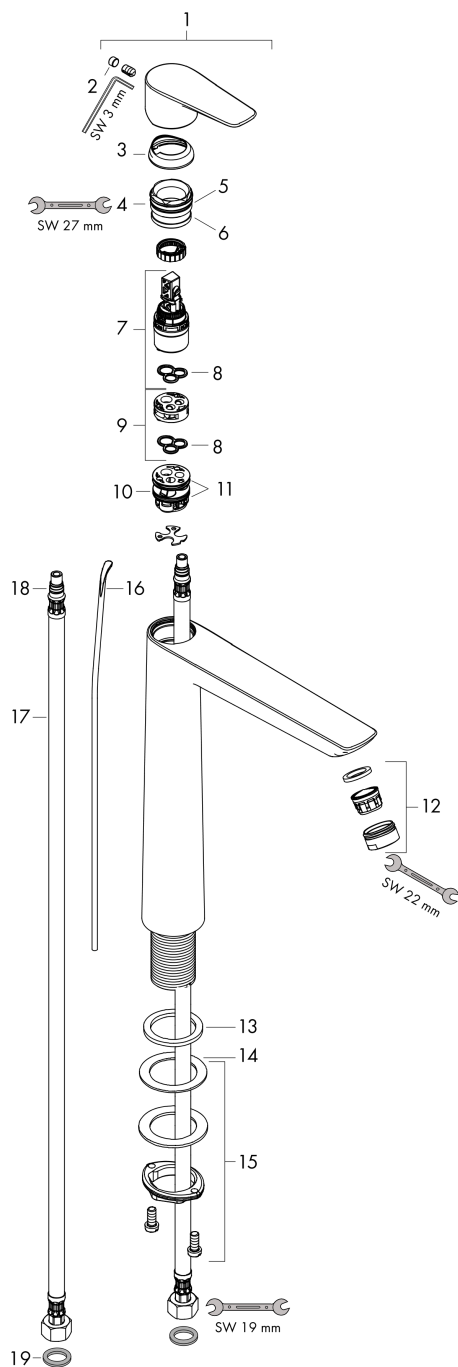

#### Scale drawing

**Talis E**  
**Single lever basin mixer 240 with pop-up waste set**  
 Surfaces: **Chrome**    Article Number: **71716000**

### Flowchart

**Talis E**  
**Single lever basin mixer 240 with pop-up waste set**  
 Surfaces: **Chrome**    Article Number: **71716000**

## Exploded Drawing

Year of production: >10/15

**Talis E**  
**Single lever basin mixer 240 with pop-up waste set**  
 Surfaces: **Chrome** Article Number: **71716000**

**Spare part list**

Year of production: >10/15

Pos.	Description	Article Number	Price	PU
1	handle	92687000	-	1
2	screw cover	95704000	-	1
3	flange	92625000	-	1
4	nut	92689000	-	1
5	O-ring 25x1,5	98146000	-	1
6	O-ring 27x1,5	92527000	-	1
7	cartridge, assy	97685000	-	1
8	seal	98865000	-	1
9	adapter for cartridge	92628000	-	1
10	adapter for cartridge	98866000	-	1
11	O-ring 23x2	98398000	-	1
12	aerator M24x1 (5 l/min)	13185000	-	1
13	flat seal	98749000	-	1
14	fixing set (Ø 32)	13961000	-	1
15	lever collar	97548000	-	1
16	pull rod	96657000	-	1
17	connection hose 600 mm M8x0,75 G3/8	96556000	-	1
18	O-ring 7x1,5	98422000	-	1
19	sealing set	95581000	-	1
a	pop up waste	94139700	-	1
b	fixation extension 35 mm	13898000	-	1