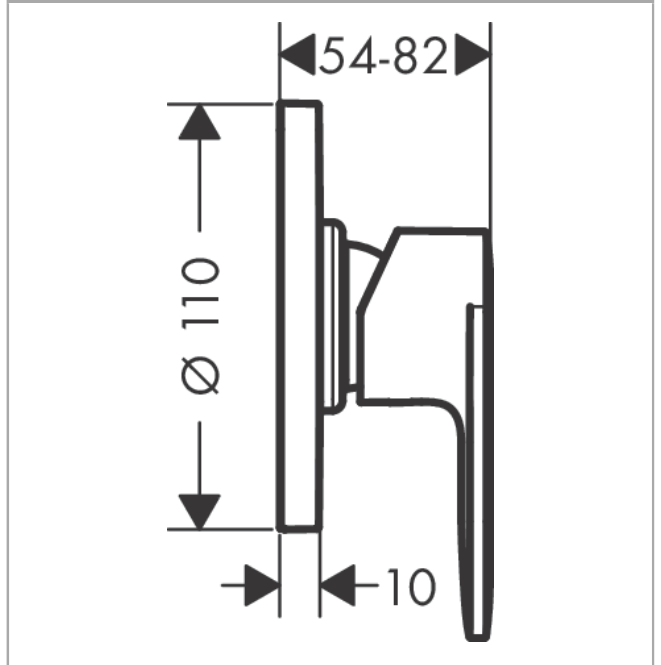

Vernis Blend
Single lever shower mixer for concealed installation
 Finish: **Chrome** Article Number: **71649000**

Description

product features

- 1 function
- maximum flow rate at 3 bar: 28,7 l/min
- ceramic cartridge
- temperature limitation adjustable
- min. operating pressure: 1 bar
- max. operating pressure: 10 bar
- connection type: basic set

Product image

Scale drawing

Flowchart

Vernis Blend
Single lever shower mixer for concealed installation
 Finish: **Chrome** Article Number: **71649000**

Exploded Drawing

Year of production: >04/21

Vernis Blend
Single lever shower mixer for concealed installation
 Finish: **Chrome** Article Number: **71649000**

Spare part list

Year of production: >04/21

Pos.	Description	Article Number	PC	PU
1	handle	93715000	9	1
2	screw cover	96338000	1	1
3	escutcheon	93468000	10	1
4	hollow screw	96065000	2	1
5	holder for escutcheon	93467000	4	1
6	flange	96348000	4	1
7	extension set 28 mm shower mixer	32698000	15	1