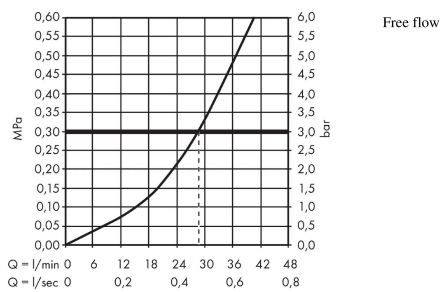

Vernis Blend
Single lever shower mixer for concealed installation
 Finish: **Chrome** Article Number: **71649000**

Description

product features

- 1 function
- maximum flow rate at 3 bar: 28,7 l/min
- ceramic cartridge
- temperature limitation adjustable
- min. operating pressure: 1 bar
- max. operating pressure: 10 bar
- connection type: basic set

Product image

Scale drawing

Flowchart

Vernis Blend
Single lever shower mixer for concealed installation
 Finish: **Chrome** Article Number: **71649000**

Exploded Drawing

Year of production: >04/21

Vernis Blend
Single lever shower mixer for concealed installation
 Finish: **Chrome** Article Number: **71649000**