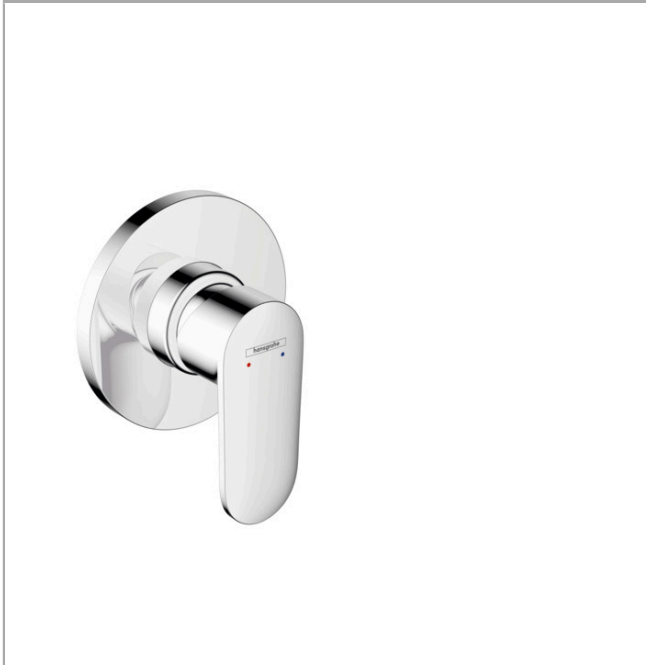

Vernis Blend
Single lever shower mixer for concealed installation
 Finish: **Chrome** Article Number: **71649000**

Description

product features

- 1 function
- maximum flow rate at 3 bar: 28,7 l/min
- ceramic cartridge
- temperature limitation adjustable
- min. operating pressure: 1 bar
- max. operating pressure: 10 bar
- connection type: basic set

Product image

Scale drawing

Flowchart

Vernis Blend
Single lever shower mixer for concealed installation
 Finish: **Chrome** Article Number: **71649000**

Exploded Drawing

Year of production: >04/21

Vernis Blend
Single lever shower mixer for concealed installation
 Finish: **Chrome** Article Number: **71649000**