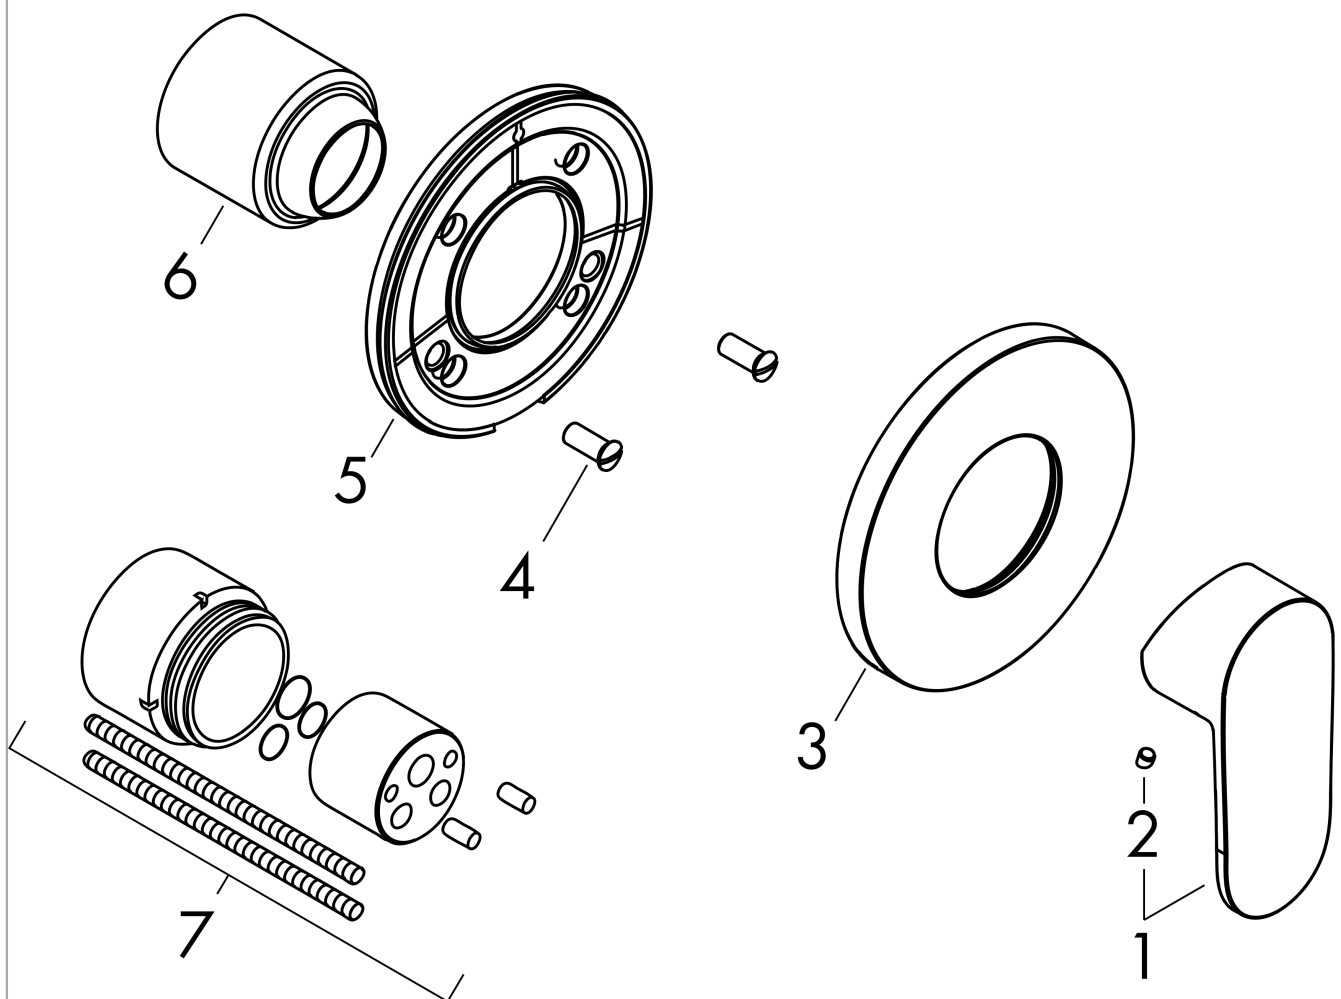

Vernis Blend
Single lever shower mixer for concealed installation
 Finish: **Chrome** Article Number: **71649000**

Description

product features

- 1 function
- maximum flow rate at 3 bar: 28,7 l/min
- ceramic cartridge
- temperature limitation adjustable
- min. operating pressure: 1 bar
- max. operating pressure: 10 bar
- connection type: basic set

Product image

Scale drawing

Flowchart

Vernis Blend
Single lever shower mixer for concealed installation
 Finish: **Chrome** Article Number: **71649000**

Exploded Drawing

Year of production: >04/21

Vernis Blend
Single lever shower mixer for concealed installation
 Finish: **Chrome** Article Number: **71649000**

Spare part list

Year of production: >04/21

Pos.	Description	Article Number	PC	PU
1	handle	93715000	9	1
2	screw cover	96338000	1	1
3	escutcheon	93468000	10	1
4	hollow screw	96065000	2	1
5	holder for escutcheon	93467000	4	1
6	flange	96348000	4	1
7	extension set 28 mm shower mixer	32698000	15	1