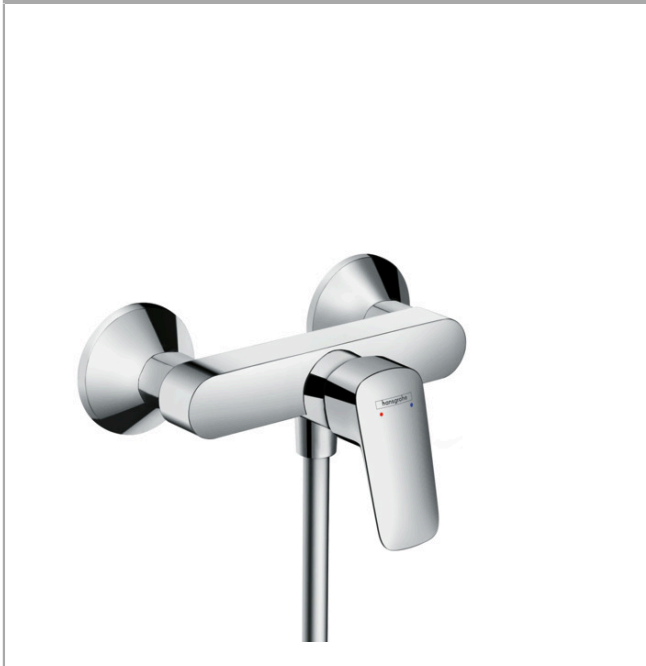

Logis

single lever shower mixer for exposed installation

Surfaces: **chrome** Article Number: **71600000**

Description

product features

- connection type: s-shaped connections
- centre distance: 150 ± 12 mm
- flow rate hand shower connection at 0.3 MPa: 17 l/min
- non-return valve

Product image