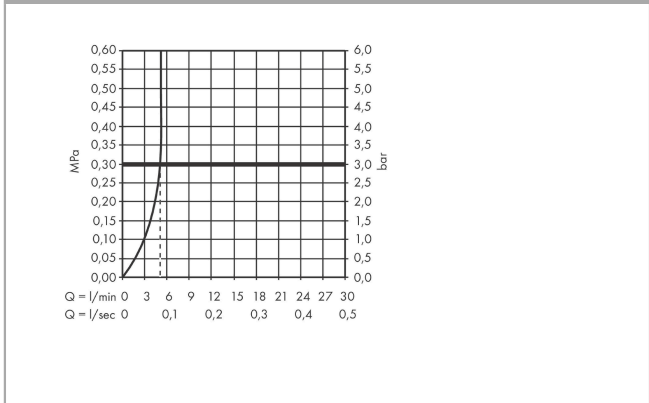

Vernis Blend

Electronic basin mixer for cold water or pre-adjusted water mains connection 230 V

Surfaces: **Chrome** Article Number: **71504000**

Product image

Scale drawing

Flowchart