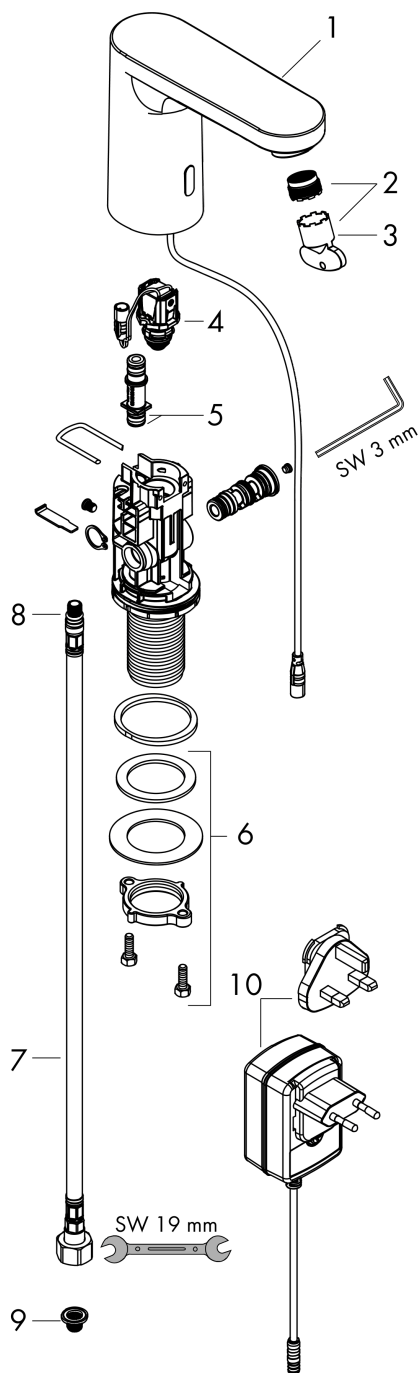

Technology

16

Certificates

Vernis Blend

Electronic basin mixer for cold water or pre-adjusted water mains connection 230 V

Surfaces: **Chrome** Article Number: **71504000**

Product image

Scale drawing

Flowchart

Vernis Blend

Electronic basin mixer for cold water or pre-adjusted water mains connection 230 V

Surfaces: **Chrome** Article Number: **71504000**

Exploded Drawing

Year of production: >09/21

Vernis Blend

Electronic basin mixer for cold water or pre-adjusted water mains connection 230 V

Surfaces: **Chrome** Article Number: **71504000**

Spare part list

Year of production: >09/21

Pos.	Description	Article Number	Price	PU
1	mixer-hood	94468000	€ 162,08	1
2	aerator M18x1 (5 l/min)	94451000	€ 13,92	1
3	service tool	93750000	€ 8,45	1
4	solenoid valve	94453000	€ 100,44	1
5	O-ring 8x1,5	98423000	€ 3,21	1
6	fixing set (Ø 32)	13961000	€ 22,37	1
7	connection hose 450 mm M8x0,75 G3/8	93405000	€ 35,94	1
8	O-ring 7x1,5	98422000	€ 3,21	1
9	filter packing	95291000	€ 11,31	1
10	transformer	94269000	€ 124,95	1
a	Thermostat	15346000	-	1
b	fixation extension 35 mm	13898000	€ 70,57	1