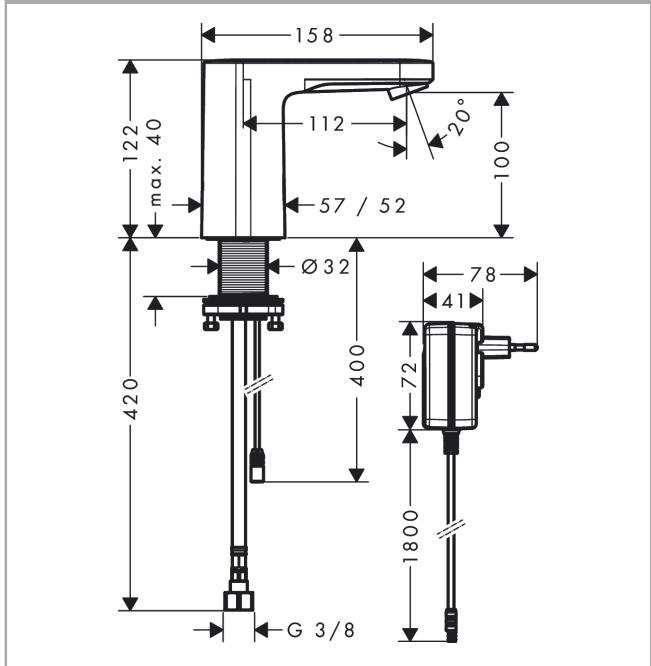

Technology

16

Certificates

Vernis Blend

Electronic basin mixer for cold water or pre-adjusted water mains connection 230 V

Surfaces: **Chrome** Article Number: **71504000**

Product image

Scale drawing

Flowchart

Vernis Blend

Electronic basin mixer for cold water or pre-adjusted water mains connection 230 V

Surfaces: **Chrome** Article Number: **71504000**

Exploded Drawing

Year of production: >09/21

Vernis Blend

Electronic basin mixer for cold water or pre-adjusted water mains connection 230 V

Surfaces: **Chrome** Article Number: **71504000**

Spare part list

Year of production: >09/21

Pos.	Description	Article Number	Price	PU
1	mixer-hood	94468000	€ 162,08	1
2	aerator M18x1 (5 l/min)	94451000	€ 13,92	1
3	service tool	93750000	€ 8,45	1
4	solenoid valve	94453000	€ 100,44	1
5	O-ring 8x1,5	98423000	€ 3,21	1
6	fixing set (Ø 32)	13961000	€ 22,37	1
7	connection hose 450 mm M8x0,75 G3/8	93405000	€ 35,94	1
8	O-ring 7x1,5	98422000	€ 3,21	1
9	filter packing	95291000	€ 11,31	1
10	transformer	94269000	€ 124,95	1
a	Thermostat	15346000	-	1
b	fixation extension 35 mm	13898000	€ 70,57	1