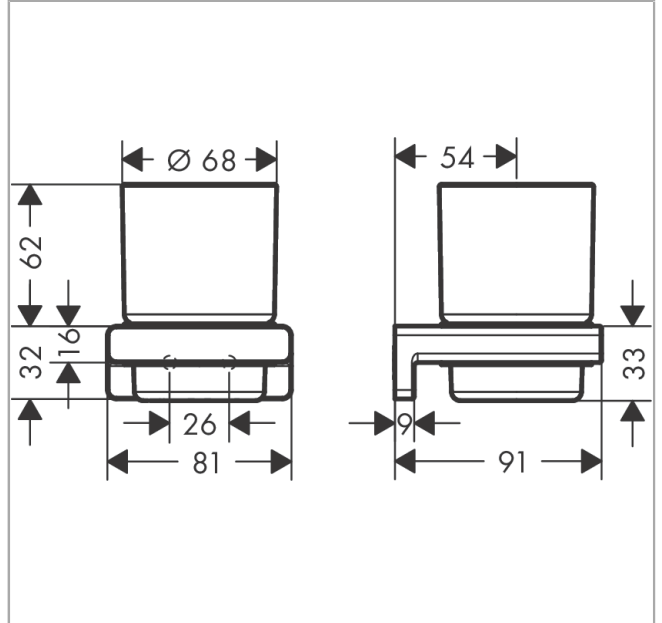

AddStoris
Toothbrush tumbler
 Surfaces: **Chrome** Article Number: **41749000**

Description

product features

- material: metal, glass
- concealed fastening
- wall-mounted

Design awards

reddot winner 2021

Product image

Scale drawing

AddStoris
Toothbrush tumbler
Surfaces: **Chrome** Article Number: **41749000**

Exploded Drawing

Year of production: >04/21

AddStoris
Toothbrush tumbler
 Surfaces: **Chrome** Article Number: **41749000**

Spare part list

Year of production: >04/21

Pos.	Description	Article Number	Price	PU
1	mounting set	40915000	-	1