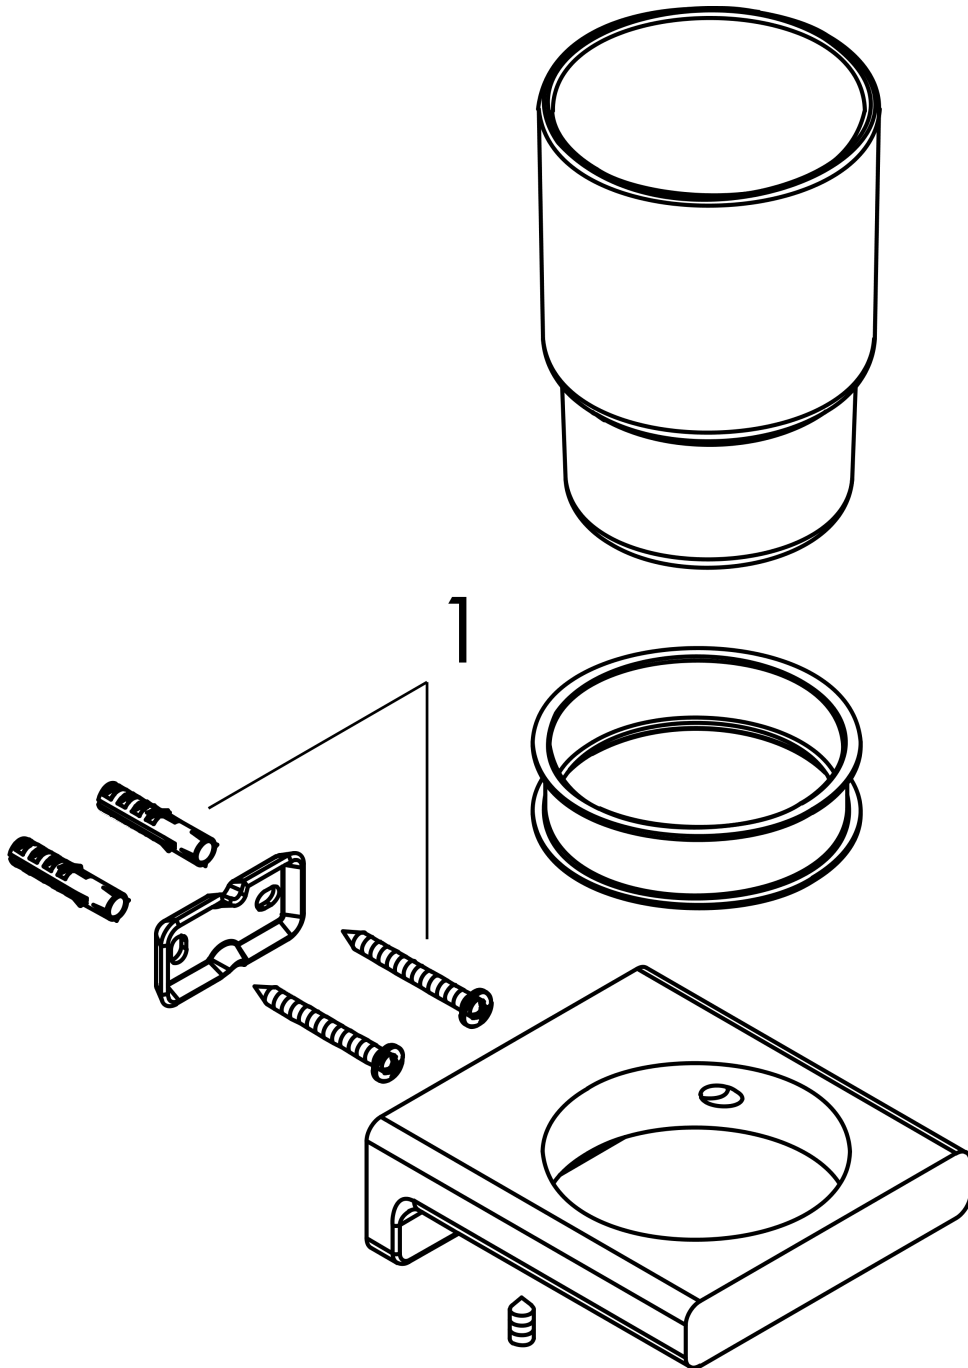

AddStoris
Toothbrush tumbler
 Surfaces: **Chrome** Article Number: **41749000**

Description

product features

- material: metal, glass
- concealed fastening
- wall-mounted

Design awards

reddot winner 2021

Product image

Scale drawing

AddStoris
Toothbrush tumbler
Surfaces: **Chrome** Article Number: **41749000**

Exploded Drawing

Year of production: >04/21

AddStoris
Toothbrush tumbler
 Surfaces: **Chrome** Article Number: **41749000**

Spare part list

Year of production: >04/21

Pos.	Description	Article Number	Price	PU
1	mounting set	40915000	-	1