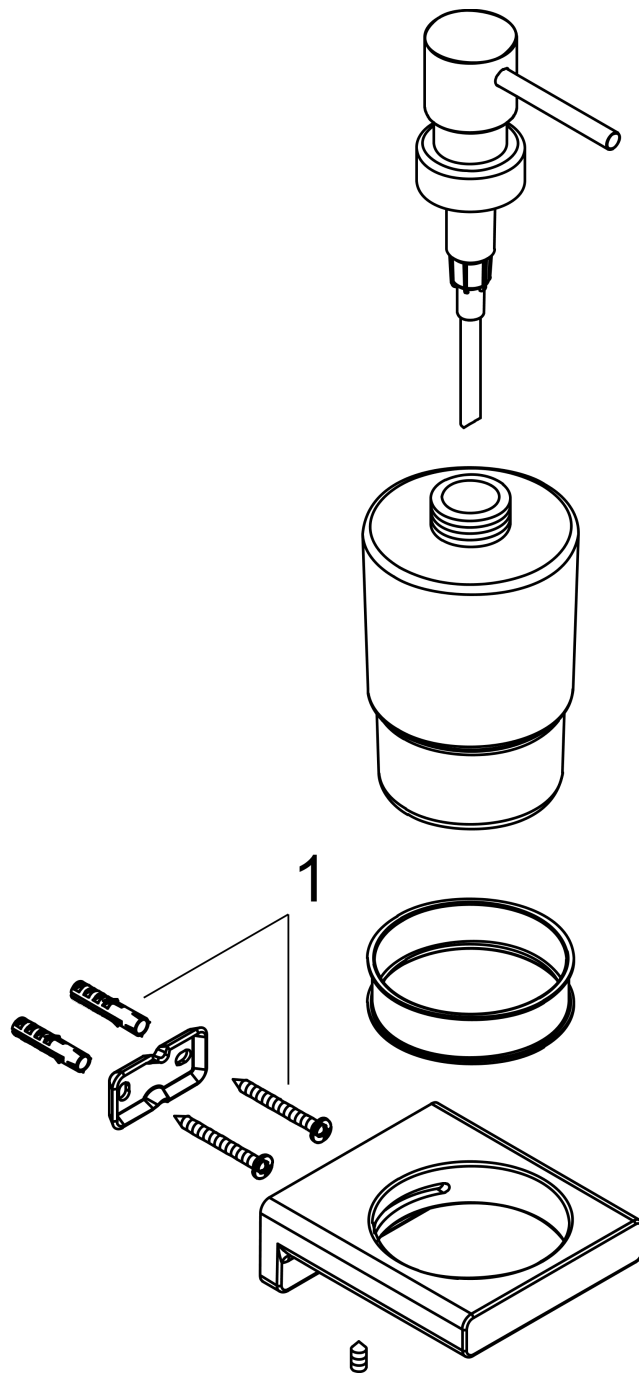

AddStoris

Liquid soap dispenser

Surfaces: **Matt Black** Article Number: **41745670**

Description

product features

- wall-mounted
- material: glass
- filling capacity 200 ml
- dosage 2 ml
- material holder: metal
- type of soap: liquid soap

Design awards

reddot winner 2021

Product image

Scale drawing

AddStoris
Liquid soap dispenser
Surfaces: **Matt Black**

Article Number: **41745670**

Exploded Drawing

Year of production: >04/21

AddStoris
Liquid soap dispenser
 Surfaces: **Matt Black** Article Number: **41745670**

Spare part list

Year of production: >04/21

Pos.	Description	Article Number	Price	PU
1	mounting set	40915000	-	1