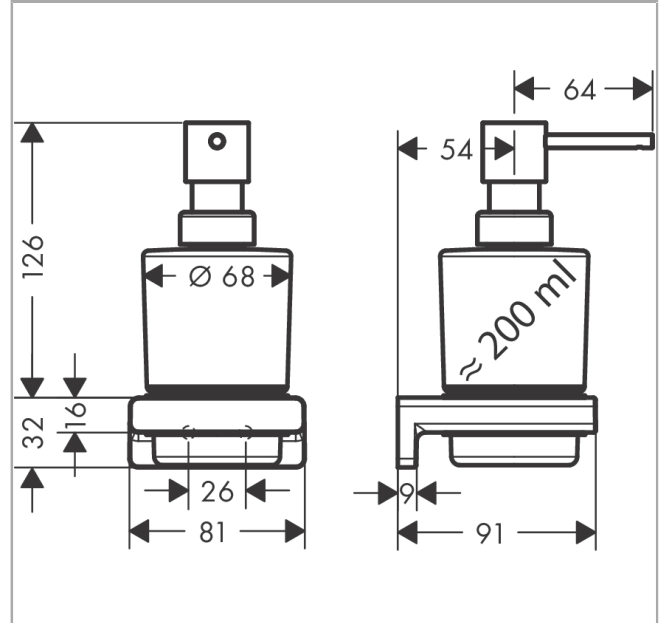

AddStoris

Liquid soap dispenser

Surfaces: **Matt Black** Article Number: **41745670**

Description

product features

- wall-mounted
- material: glass
- filling capacity 200 ml
- dosage 2 ml
- material holder: metal
- type of soap: liquid soap

Design awards

reddot winner 2021

Product image

Scale drawing

AddStoris
Liquid soap dispenser
Surfaces: **Matt Black**

Article Number: **41745670**

Exploded Drawing

Year of production: >04/21

AddStoris
Liquid soap dispenser
 Surfaces: **Matt Black** Article Number: **41745670**

Spare part list

Year of production: >04/21

Pos.	Description	Article Number	Price	PU
1	mounting set	40915000	-	1