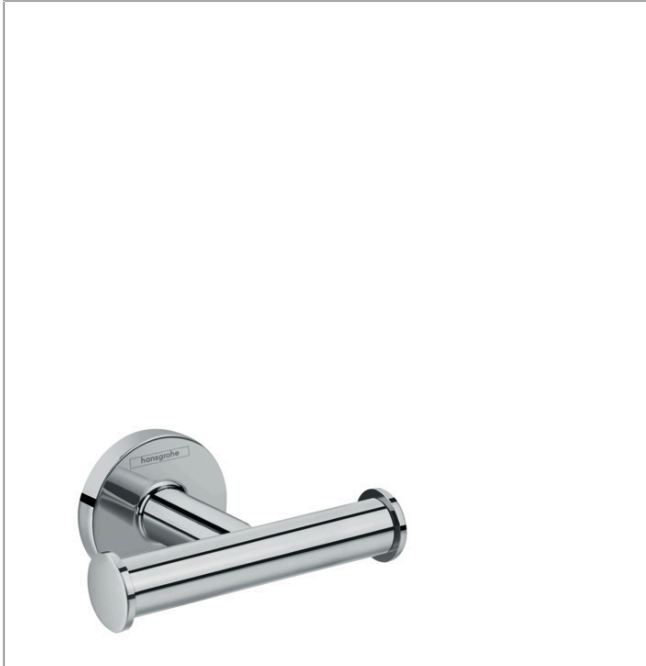

**Logis Universal
Double hook**

Surfaces: **Chrome** Article Number: **41725000**

Description

product features

- material: brass
- wall-mounted
- material holder: metal

Product image

Scale drawing