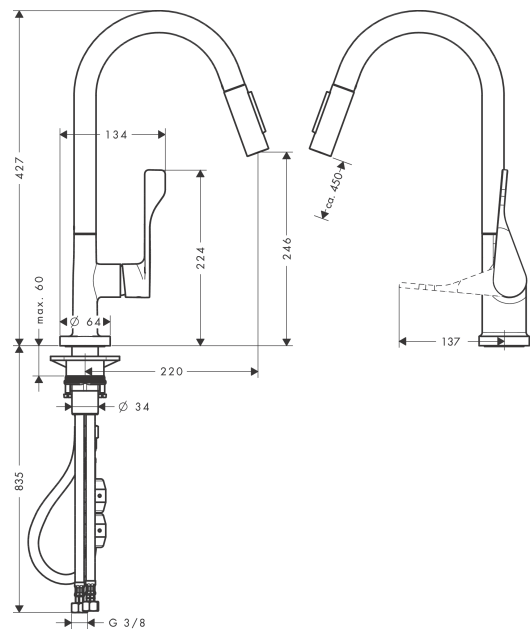

AXOR Citterio
Single lever kitchen mixer 250 with pull-out spray
 Surfaces: **Chrome** Article Number: **39835000**

Description

product features

- ComfortZone 250
- swivel range adjustable in 2 steps to 110° or 150°
- normal and spray jet
- lockable shower spray, spray returns through pressing spray diverter
- MagFit magnetic shower support
- quick connect hose
- connection dimension: DN15
- maximum flow rate at 3 bar: 9.5 l/min
- ceramic cartridge
- connection type: G 3/8 connections
- integrated non-return valve
- suitable for continuous flow water heaters

Technology

Product image

Scale drawing

Flowchart