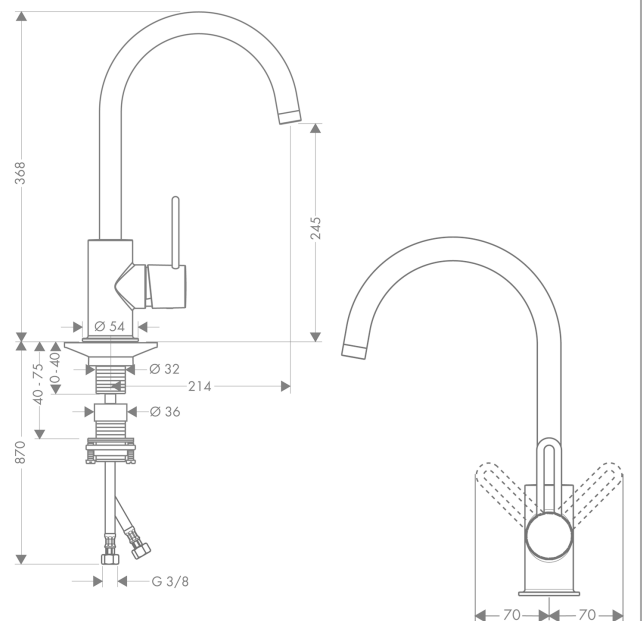

AXOR Uno
Single lever kitchen mixer 250 with swivel spout
 Surfaces: **Chrome** Article Number: **38830000**

Description

product features

- handle can be positioned on the right or left
- ComfortZone 250
- swivel range 360°
- normal spray
- connection dimension: DN15
- maximum flow rate at 3 bar: 12 l/min
- ceramic cartridge
- connection type: G 3/8 connections
- integrated non-return valve
- suitable for continuous flow water heaters

Technology

Product image

Scale drawing

Flowchart