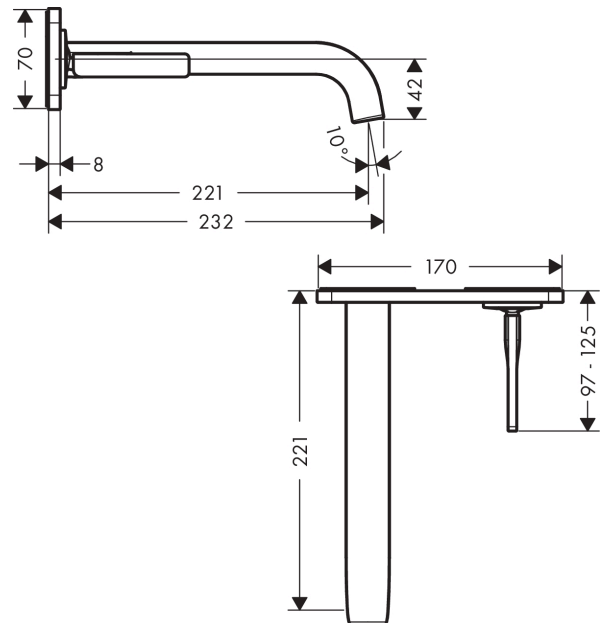

AXOR Citterio E

Single lever basin mixer for concealed installation wall-mounted with pin handle, spout 221 mm and plate

Surfaces: **Chrome** Article Number: **36114000**

Description

product features

- consists of: single lever basin mixer for concealed installation wall-mounted, waste set
- projection 221 mm
- spray type: laminar spray
- flow rate at 3 bar: 5 l/min
- joystick ceramic cartridge
- suitable for continuous flow water heaters
- non-closing waste set
- connection type: basic set
- handle can be positioned on the right or left, depends on the basic set installation

Technology

Product image

Scale drawing

Flowchart

AXOR Citterio E

Single lever basin mixer for concealed installation wall-mounted with pin handle, spout 221 mm and plate

Surfaces: **Chrome** Article Number: **36114000**

Exploded Drawing

Year of production: >12/14

AXOR Citterio E

Single lever basin mixer for concealed installation wall-mounted with pin handle, spout 221 mm and plate

Surfaces: **Chrome** Article Number: **36114000**

Spare part list

Year of production: >12/14

Pos.	Description	Article Number	Price	PU
1	connecting thread G½	95626000	-	1
2	O-ring 13x2	98128000	-	1
3	escutcheon	92496000	-	1
4	nut	97601000	-	1
5	escutcheon for spout	93097000	-	1
6	O-ring 57x2,5	98394000	-	1
7	spout 220 mm	92336000	-	1
8	aerator laminar M16,5x1 (5 l/min)	95382000	-	1
9	special tool	98987000	-	1
10	flange	95776000	-	1
11	handle	92335000	-	1
12	hollow set screw M4x6	97767000	-	1
13	escutcheon for handle	96912000	-	1
14	nut	95777000	-	1
15	O-ring 34x2	98383000	-	1
16	cartridge, assy	96339000	-	1
17	O-ring 21,95x1,78	95169000	-	1
18	adapter for cartridge	95644000	-	1
19	fixing set	97971000	-	1
20	extension set 25 mm for 13622180	31971000	-	1
21	conversion kit	95643000	-	1
22	adapter for cartridge	97280000	-	1
a	waste	50001000	-	1
b	extension set for 38111180	38982000	-	1
c	base body	13622180	-	1
d	adapter for exchanged connections	93561000	-	1
e	Grease	90920000	-	1