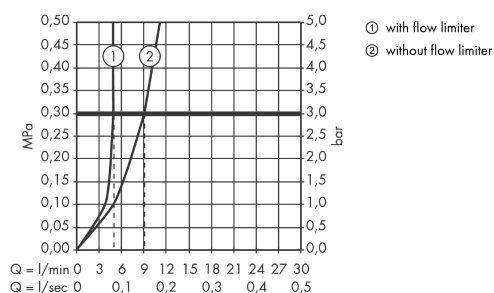

Technology

Product image

Scale drawing

Flowchart

AXOR Citterio E

Single lever basin mixer for concealed installation wall-mounted with pin handle, spout 221 mm and plate

Surfaces: **Chrome** Article Number: **36114000**