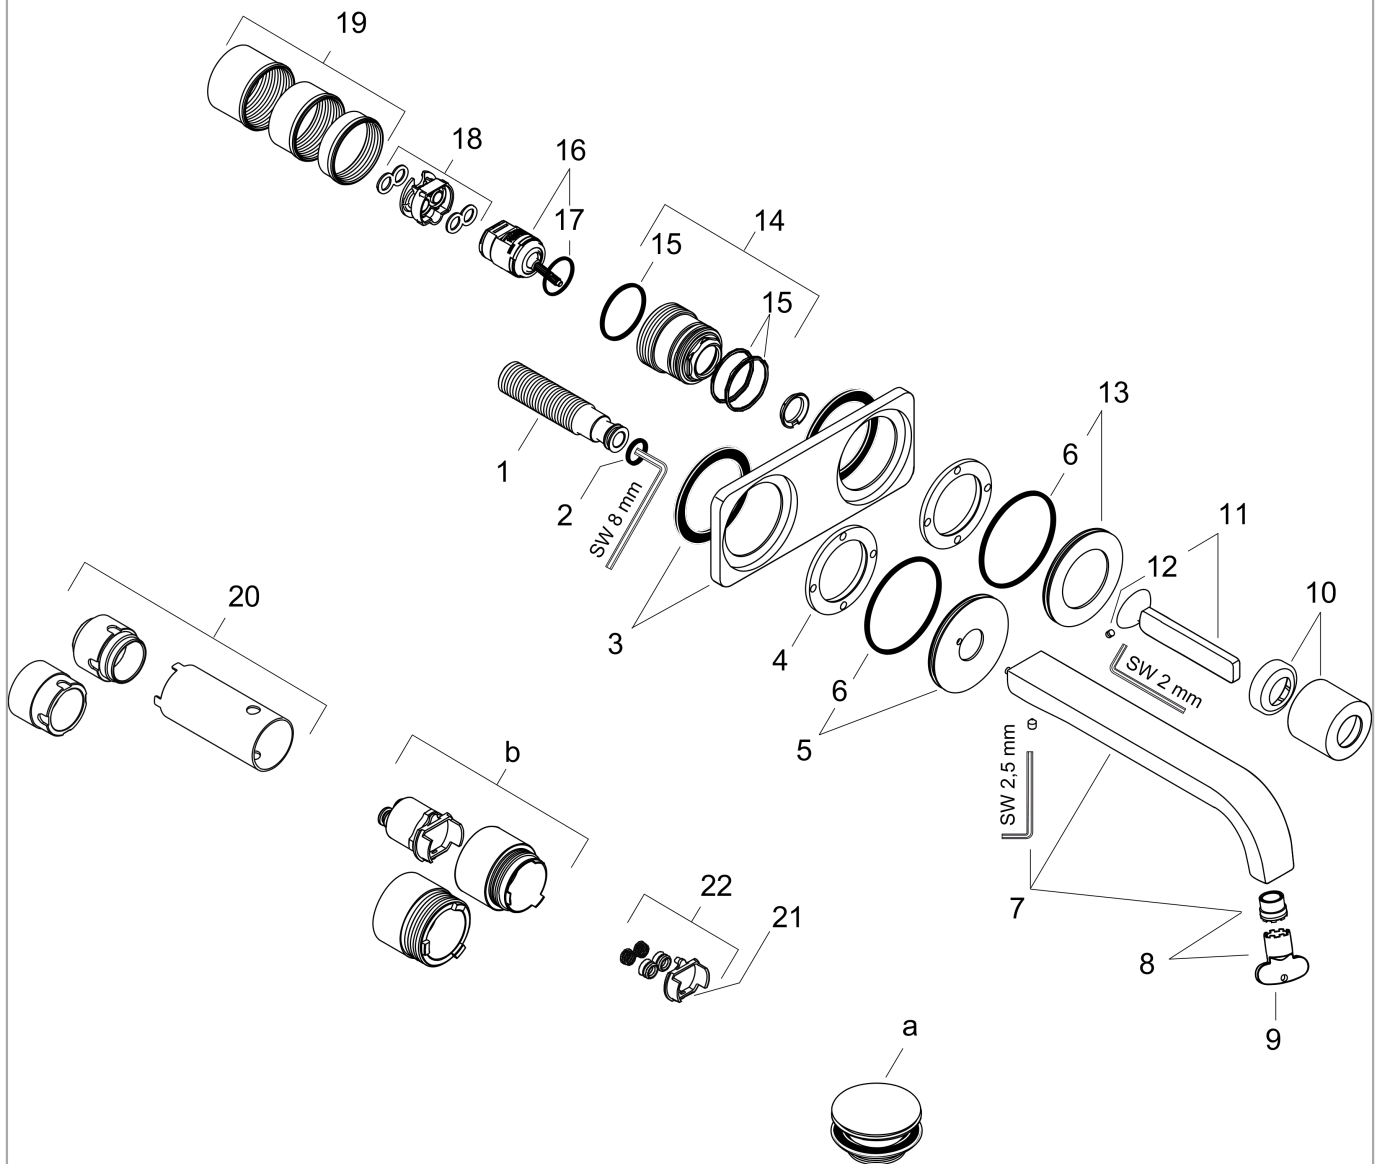

AXOR Citterio E

Single lever basin mixer for concealed installation wall-mounted with pin handle, spout 221 mm and plate

Surfaces: **Chrome** Article Number: **36114000**

Description

product features

- consists of: single lever basin mixer for concealed installation wall-mounted, waste set
- projection 221 mm
- spray type: laminar spray
- flow rate at 3 bar: 5 l/min
- joystick ceramic cartridge
- suitable for continuous flow water heaters
- non-closing waste set
- connection type: basic set
- handle can be positioned on the right or left, depends on the basic set installation

Technology

Product image

Scale drawing

Flowchart

AXOR Citterio E

Single lever basin mixer for concealed installation wall-mounted with pin handle, spout 221 mm and plate

Surfaces: **Chrome** Article Number: **36114000**

Exploded Drawing

Year of production: >12/14

AXOR Citterio E

Single lever basin mixer for concealed installation wall-mounted with pin handle, spout 221 mm and plate

Surfaces: **Chrome** Article Number: **36114000**

Spare part list

Year of production: >12/14

Pos.	Description	Article Number	Price	PU
1	connecting thread G½	95626000	-	1
2	O-ring 13x2	98128000	-	1
3	escutcheon	92496000	-	1
4	nut	97601000	-	1
5	escutcheon for spout	93097000	-	1
6	O-ring 57x2,5	98394000	-	1
7	spout 220 mm	92336000	-	1
8	aerator laminar M16,5x1 (5 l/min)	95382000	-	1
9	special tool	98987000	-	1
10	flange	95776000	-	1
11	handle	92335000	-	1
12	hollow set screw M4x6	97767000	-	1
13	escutcheon for handle	96912000	-	1
14	nut	95777000	-	1
15	O-ring 34x2	98383000	-	1
16	cartridge, assy	96339000	-	1
17	O-ring 21,95x1,78	95169000	-	1
18	adapter for cartridge	95644000	-	1
19	fixing set	97971000	-	1
20	extension set 25 mm for 13622180	31971000	-	1
21	conversion kit	95643000	-	1
22	adapter for cartridge	97280000	-	1
a	waste	50001000	-	1
b	extension set for 38111180	38982000	-	1
c	base body	13622180	-	1
d	adapter for exchanged connections	93561000	-	1
e	Grease	90920000	-	1