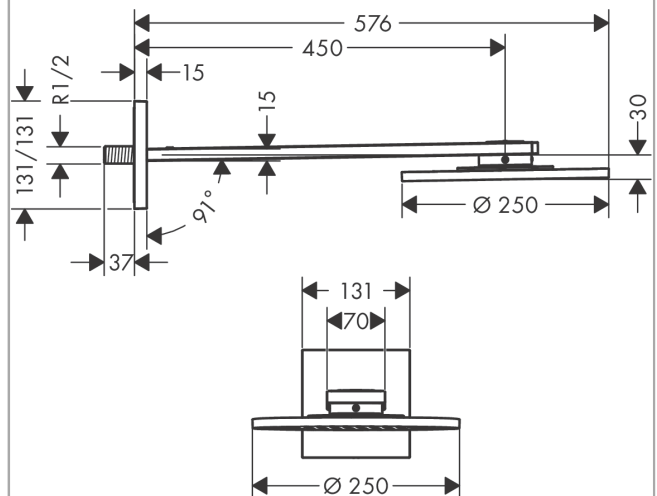

AXOR ShowerSolutions

Overhead shower 250 1jet with shower arm

Surfaces: **Chrome** Article Number: **35284000**

Description

product features

- consists of: overhead shower, shower arm
- spray type: PowderRain
- shower head size: 250 mm
- shower arm length: 450 mm
- maximum flow rate at 3 bar: 19 l/min
- flow rate PowderRain spray (at 0.3 MPa): 19 l/min
- dynamic spray nozzles move out while using
- material spray disc: metal
- overhead shower removable for cleaning
- ServiceCard with sieve can be removed without tools for cleaning purpose
- installation: wall
- connection thread G ½
- connection dimension: DN15

Technology

Design awards

Product image

Scale drawing

AXOR ShowerSolutions
Overhead shower 250 1jet with shower arm
 Surfaces: **Chrome** Article Number: **35284000**

Flowchart

AXOR ShowerSolutions
Overhead shower 250 1jet with shower arm
 Surfaces: **Chrome** Article Number: **35284000**