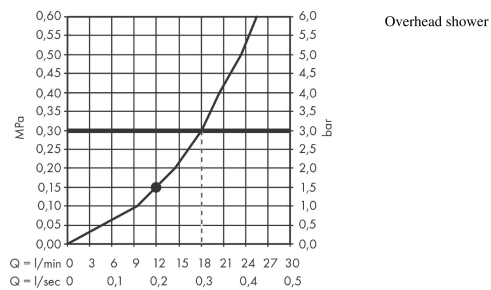

AXOR ShowerSolutions

Overhead shower 250 1jet with shower arm

Surfaces: **Chrome** Article Number: **35284000**

Description

product features

- consists of: overhead shower, shower arm
- spray type: PowderRain
- shower head size: 250 mm
- shower arm length: 450 mm
- maximum flow rate at 3 bar: 19 l/min
- flow rate PowderRain spray (at 0.3 MPa): 19 l/min
- dynamic spray nozzles move out while using
- material spray disc: metal
- overhead shower removable for cleaning
- ServiceCard with sieve can be removed without tools for cleaning purpose
- installation: wall
- connection thread G ½
- connection dimension: DN15

Technology

Design awards

Product image

Scale drawing

AXOR ShowerSolutions
Overhead shower 250 1jet with shower arm
 Surfaces: **Chrome** Article Number: **35284000**

Flowchart

AXOR ShowerSolutions
Overhead shower 250 1jet with shower arm
 Surfaces: **Chrome** Article Number: **35284000**