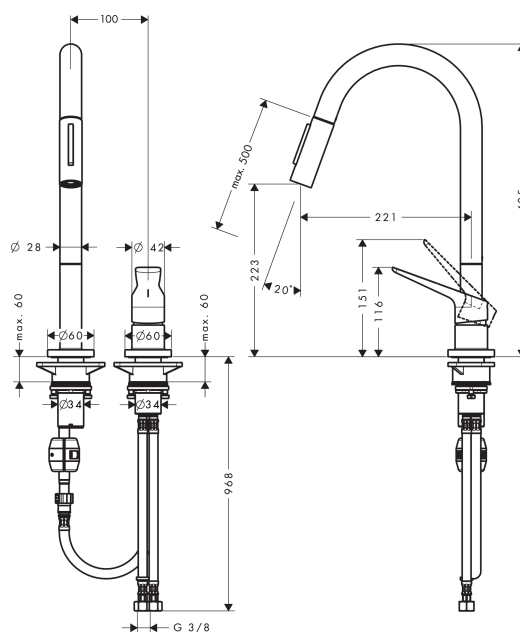

AXOR Citterio M
2-hole single lever kitchen mixer 220 with pull-out spray
 Surfaces: **Chrome** Article Number: **34822000**

Description

product features

- ComfortZone 220
- swivel range adjustable in 2 steps to 110° or 150°
- normal and spray jet
- lockable shower spray, spray returns through pressing spray diverter
- MagFit magnetic shower support
- quick connect hose
- connection dimension: DN15
- maximum flow rate at 3 bar: 9.5 l/min
- ceramic cartridge
- connection type: G 3/8 connections
- integrated non-return valve
- suitable for continuous flow water heaters

Technology

Product image

Scale drawing

Flowchart