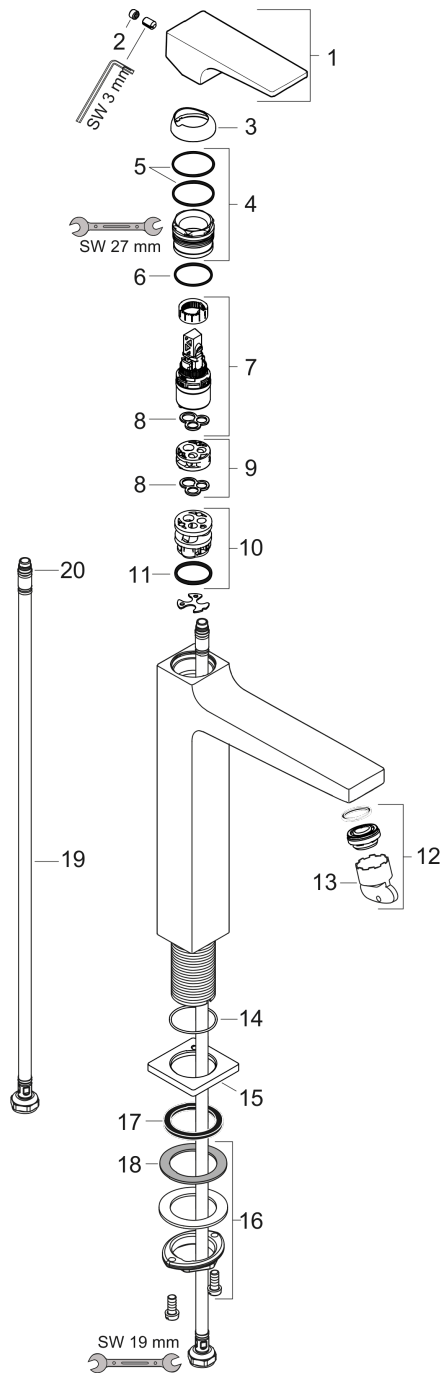

Metropol

Single lever basin mixer 260 with lever handle for washbowls with push-open waste set

Surfaces: **Chrome** Article Number: **32512000**

Description

product features

- consists of: single lever basin mixer, waste set
- ComfortZone 260
- projection 204 mm
- spray type: normal spray
- maximum flow rate at 3 bar: 5 l/min
- ceramic cartridge
- temperature limitation adjustable
- suitable for continuous flow water heaters
- material waste set: metal
- connection type: G 3/8 connections
- connection dimension: DN15
- push-open waste set G 1 1/4

Technology

Design awards

Product image

Scale drawing

Flowchart

Metropol

Single lever basin mixer 260 with lever handle for washbowls with push-open waste set

Surfaces: **Chrome** Article Number: **32512000**

Exploded Drawing

Year of production: >01/17

Metropol

Single lever basin mixer 260 with lever handle for washbowls with push-open waste set

Surfaces: **Chrome** Article Number: **32512000**

Spare part list

Year of production: >01/17

Pos.	Description	Article Number	Price	PU
1	handle	92995000	-	1
2	screw cover	95704000	-	1
3	flange	92625000	-	1
4	nut	92689000	-	1
5	O-ring 27x1,5	92527000	-	1
6	O-ring 25x1,5	98146000	-	1
7	cartridge, assy	97685000	-	1
8	seal	98865000	-	1
9	adapter for cartridge	92628000	-	1
10	adapter for cartridge	98866000	-	1
11	O-ring 23x2	98398000	-	1
12	aerator M24x1 (5 l/min)	92996000	-	1
13	service tool	95661000	-	1
14	O-ring 32x1,5	92936000	-	1
15	escutcheon	93048000	-	1
16	fixing set (Ø 32)	13961000	-	1
17	flat seal	98749000	-	1
18	lever collar	97548000	-	1
19	connection hose 600 mm M8x0,75 G3/8	96556000	-	1
20	O-ring 6,6x1,6	93019000	-	1
21	sealing set	95581000	-	1
a	push-open waste set	50100000	-	1
b	fixation extension 35 mm	13898000	-	1