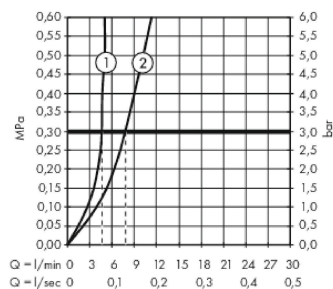

Metropol

Single lever basin mixer 260 with lever handle for washbowls with push-open waste set

Surfaces: **Chrome** Article Number: **32512000**

Description

product features

- consists of: single lever basin mixer, waste set
- ComfortZone 260
- projection 204 mm
- spray type: normal spray
- maximum flow rate at 3 bar: 5 l/min
- ceramic cartridge
- temperature limitation adjustable
- suitable for continuous flow water heaters
- material waste set: metal
- connection type: G 3/8 connections
- connection dimension: DN15
- push-open waste set G 1 1/4

Technology

Design awards

Product image

Scale drawing

Flowchart

Metropol

Single lever basin mixer 260 with lever handle for washbowls with push-open waste set

Surfaces: **Chrome** Article Number: **32512000**

Exploded Drawing

Year of production: >01/17

Metropol

Single lever basin mixer 260 with lever handle for washbowls with push-open waste set

Surfaces: **Chrome** Article Number: **32512000**

Spare part list

Year of production: >01/17