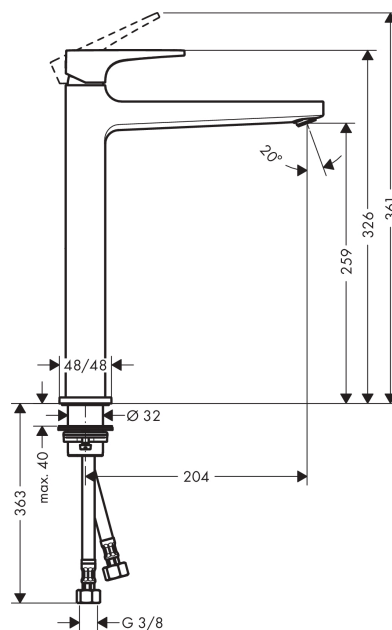

Metropol

Single lever basin mixer 260 with lever handle for washbowls with push-open waste set

Surfaces: **Chrome** Article Number: **32512000**

Description

product features

- consists of: single lever basin mixer, waste set
- ComfortZone 260
- projection 204 mm
- spray type: normal spray
- maximum flow rate at 3 bar: 5 l/min
- ceramic cartridge
- temperature limitation adjustable
- suitable for continuous flow water heaters
- material waste set: metal
- connection type: G 3/8 connections
- connection dimension: DN15
- push-open waste set G 1 1/4

Technology

Design awards

Product image

Scale drawing

Flowchart

Metropol

Single lever basin mixer 260 with lever handle for washbowls with push-open waste set

Surfaces: **Chrome** Article Number: **32512000**

Exploded Drawing

Year of production: >01/17

Metropol

Single lever basin mixer 260 with lever handle for washbowls with push-open waste set

Surfaces: **Chrome** Article Number: **32512000**

Spare part list

Year of production: >01/17

Pos.	Description	Article Number	Price	PU
1	handle	92995000	-	1
2	screw cover	95704000	-	1
3	flange	92625000	-	1
4	nut	92689000	-	1
5	O-ring 27x1,5	92527000	-	1
6	O-ring 25x1,5	98146000	-	1
7	cartridge, assy	97685000	-	1
8	seal	98865000	-	1
9	adapter for cartridge	92628000	-	1
10	adapter for cartridge	98866000	-	1
11	O-ring 23x2	98398000	-	1
12	aerator M24x1 (5 l/min)	92996000	-	1
13	service tool	95661000	-	1
14	O-ring 32x1,5	92936000	-	1
15	escutcheon	93048000	-	1
16	fixing set (Ø 32)	13961000	-	1
17	flat seal	98749000	-	1
18	lever collar	97548000	-	1
19	connection hose 600 mm M8x0,75 G3/8	96556000	-	1
20	O-ring 6,6x1,6	93019000	-	1
21	sealing set	95581000	-	1
a	push-open waste set	50100000	-	1
b	fixation extension 35 mm	13898000	-	1