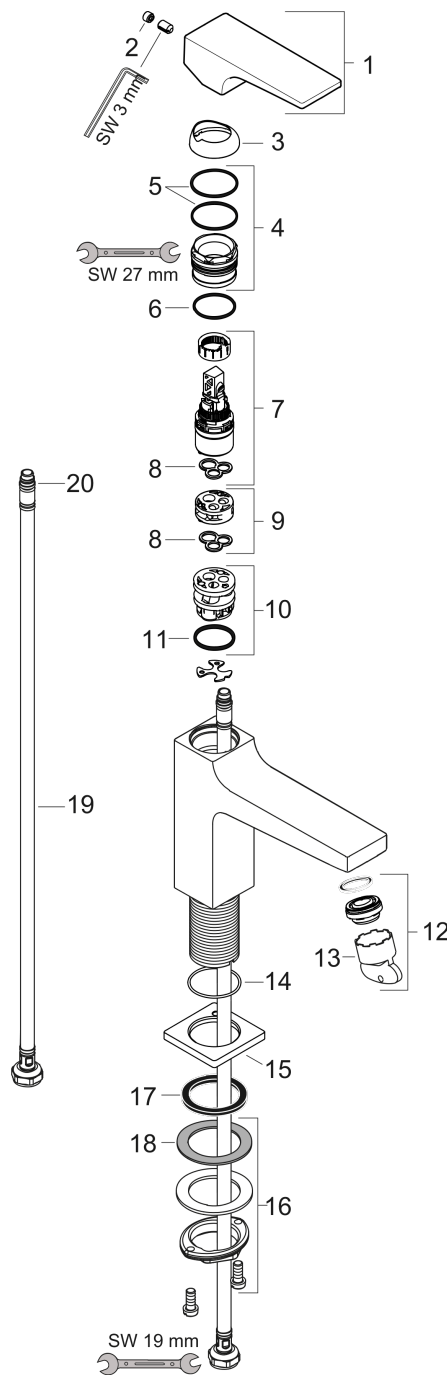

Metropol

Single lever basin mixer 110 with lever handle and push-open waste set

Finish: **Brushed Black Chrome** Article Number: **32507340**

Description

product features

- consists of: single lever basin mixer, waste set
- ComfortZone 110
- projection: 135 mm
- spout height: 117 mm
- spray type: normal spray
- maximum flow rate at 3 bar: 5 l/min
- ceramic cartridge
- temperature limitation adjustable
- suitable for continuous flow water heaters
- push-open waste set G 1¼
- material waste set: metal
- connection type: G ¾ connections
- connection dimension: DN15

Technology

Design awards

Product image

Scale drawing

Metropol

Single lever basin mixer 110 with lever handle and push-open waste set

Finish: **Brushed Black Chrome** Article Number: **32507340**

Flowchart

Metropol
Single lever basin mixer 110 with lever handle and push-open waste set
 Finish: **Brushed Black Chrome** Article Number: **32507340**

Exploded Drawing

Year of production: >11/19

Metropol

Single lever basin mixer 110 with lever handle and push-open waste set

Finish: **Brushed Black Chrome** Article Number: **32507340**

Spare part list

Year of production: >11/19

Pos.	Description	Article Number	Price	PU
1	handle	92995340	€ 108,77	1
2	screw cover	95704000	€ 3,33	1
3	flange	92625340	€ 43,44	1
4	nut	92689000	€ 22,97	1
5	O-ring 27x1,5	92527000	€ 11,66	1
6	O-ring 25x1,5	98146000	€ 3,33	1
7	cartridge, assy	97685000	€ 58,67	1
8	seal	98865000	€ 28,92	1
9	adapter for cartridge	92628000	€ 18,80	1
10	adapter for cartridge	98866000	€ 28,92	1
11	O-ring 23x2	98398000	€ 3,33	1
12	aerator M24x1 (5 l/min)	92996000	€ 28,92	1
13	service tool	95661000	€ 5,36	1
14	O-ring 32x1,5	92936000	€ 3,33	1
15	escutcheon	93048340	€ 55,34	1
16	fixing set (Ø 32)	13961000	€ 22,97	1
17	flat seal	98749000	€ 5,36	1
18	lever collar	97548000	€ 3,33	1
19	connection hose 600 mm M8x0,75 G3/8	96556000	€ 22,97	1
20	O-ring 6,6x1,6	93019000	€ 3,33	1
a	push-open waste set	50100340	-	1
b	fixation extension 35 mm	13898000	€ 72,47	1