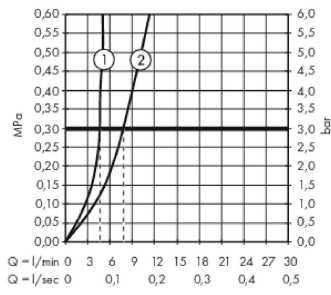

Metropol

Single lever basin mixer 110 with lever handle and push-open waste set

Finish: **Brushed Black Chrome** Article Number: **32507340**

Description

product features

- consists of: single lever basin mixer, waste set
- ComfortZone 110
- projection: 135 mm
- spout height: 117 mm
- spray type: normal spray
- maximum flow rate at 3 bar: 5 l/min
- ceramic cartridge
- temperature limitation adjustable
- suitable for continuous flow water heaters
- push-open waste set G 1¼
- material waste set: metal
- connection type: G ¾ connections
- connection dimension: DN15

Technology

Design awards

Product image

Scale drawing

Metropol

Single lever basin mixer 110 with lever handle and push-open waste set

Finish: **Brushed Black Chrome** Article Number: **32507340**

Flowchart