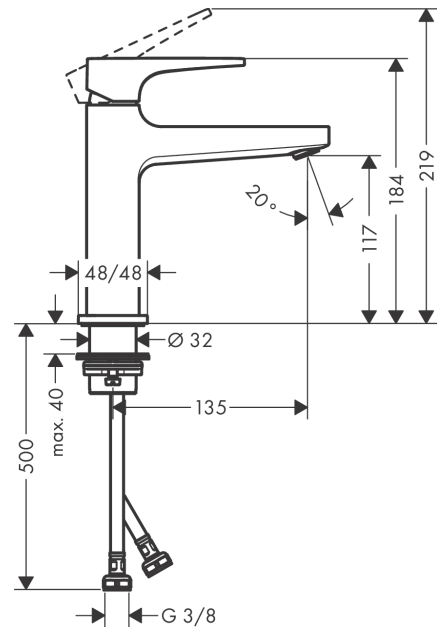

Metropol

Single lever basin mixer 110 with lever handle and push-open waste set

Finish: **Brushed Black Chrome** Article Number: **32507340**

Description

product features

- consists of: single lever basin mixer, waste set
- ComfortZone 110
- projection: 135 mm
- spout height: 117 mm
- spray type: normal spray
- maximum flow rate at 3 bar: 5 l/min
- ceramic cartridge
- temperature limitation adjustable
- suitable for continuous flow water heaters
- push-open waste set G 1¼
- material waste set: metal
- connection type: G ¾ connections
- connection dimension: DN15

Technology

Design awards

Product image

Scale drawing

Metropol

Single lever basin mixer 110 with lever handle and push-open waste set

Finish: **Brushed Black Chrome** Article Number: **32507340**

Flowchart

Metropol
Single lever basin mixer 110 with lever handle and push-open waste set
 Finish: **Brushed Black Chrome** Article Number: **32507340**

Exploded Drawing

Year of production: >11/19

Metropol

Single lever basin mixer 110 with lever handle and push-open waste set

Finish: **Brushed Black Chrome** Article Number: **32507340**

Spare part list

Year of production: >11/19

Pos.	Description	Article Number	Price	PU
1	handle	92995340	€ 108,77	1
2	screw cover	95704000	€ 3,33	1
3	flange	92625340	€ 43,44	1
4	nut	92689000	€ 22,97	1
5	O-ring 27x1,5	92527000	€ 11,66	1
6	O-ring 25x1,5	98146000	€ 3,33	1
7	cartridge, assy	97685000	€ 58,67	1
8	seal	98865000	€ 28,92	1
9	adapter for cartridge	92628000	€ 18,80	1
10	adapter for cartridge	98866000	€ 28,92	1
11	O-ring 23x2	98398000	€ 3,33	1
12	aerator M24x1 (5 l/min)	92996000	€ 28,92	1
13	service tool	95661000	€ 5,36	1
14	O-ring 32x1,5	92936000	€ 3,33	1
15	escutcheon	93048340	€ 55,34	1
16	fixing set (Ø 32)	13961000	€ 22,97	1
17	flat seal	98749000	€ 5,36	1
18	lever collar	97548000	€ 3,33	1
19	connection hose 600 mm M8x0,75 G3/8	96556000	€ 22,97	1
20	O-ring 6,6x1,6	93019000	€ 3,33	1
a	push-open waste set	50100340	-	1
b	fixation extension 35 mm	13898000	€ 72,47	1