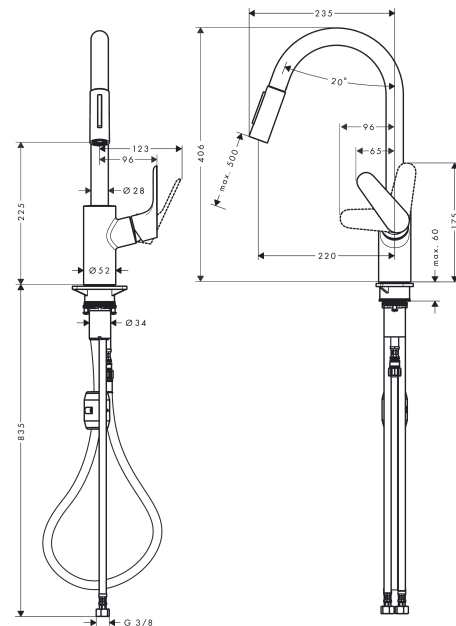

Focus M41

Single lever kitchen mixer 240, pull-out spray, 2jet

Finish: **Matt Black** Article Number: **31815670**

Description

product features

- ComfortZone 240
- swivel range adjustable in 2 steps to 110° or 150°
- laminar spray, shower spray
- lockable shower spray, spray returns through pressing spray diverter and spray returns automatically through handle closing
- MagFit magnetic shower support
- quick connect hose
- connection dimension: DN15
- maximum flow rate at 3 bar: 10 l/min
- ceramic cartridge
- connection type: G 3/8 connections
- temperature limitation adjustable
- integrated non-return valve
- suitable for continuous flow water heaters
- extension length up to 50 cm

Technology

Design awards

Product image

Scale drawing

Focus M41

Single lever kitchen mixer 240, pull-out spray, 2jet

Finish: **Matt Black** Article Number: **31815670**

Flowchart

Year of production: >07/19

Pos.	Description	Article Number	PC	PU
1	spout cpl.	95562670	65	1
2	nut	92755000	6	1
3	O-ring 11x2	98127000	1	1
4	filter	97735000	1	1
5	handspray	98459670	64	1
6	set of non return valves DW 15	97350000	6	1
7	O-ring 18x1,5	98231000	1	1
8	aerator laminar M22x1 (15 l/min)	95909000	10	1
9	O-ring 20x1	98140000	1	1
10	service tool	95910000	3	1
11	set of lever collars	98365000	3	1
12	handle	98460670	61	1
13	screw cover	96338000	1	1
14	flange	95498670	53	1
15	nut	97209000	5	1
16	O-Ring 32x2	98193000	1	1
17	cartridge, assy	92730000	11	1
18	locking screw for handle	95140000	2	1
19	seal	95008000	3	1
20	support	97523000	2	1
21	fixing set (special)	93253000	6	1
22	weight	92500000	9	1
23	hose 1,50 m	95507000	12	1
24	connection hose 600 mm M10x1	95561000	7	1
25	O-ring 8x1,75	97827000	1	1
26	connection hose 900 mm M8x0,75 G3/8	96316000	9	1
27	O-ring 7x1,5	98422000	1	1
28	sealing set	95581000	2	1