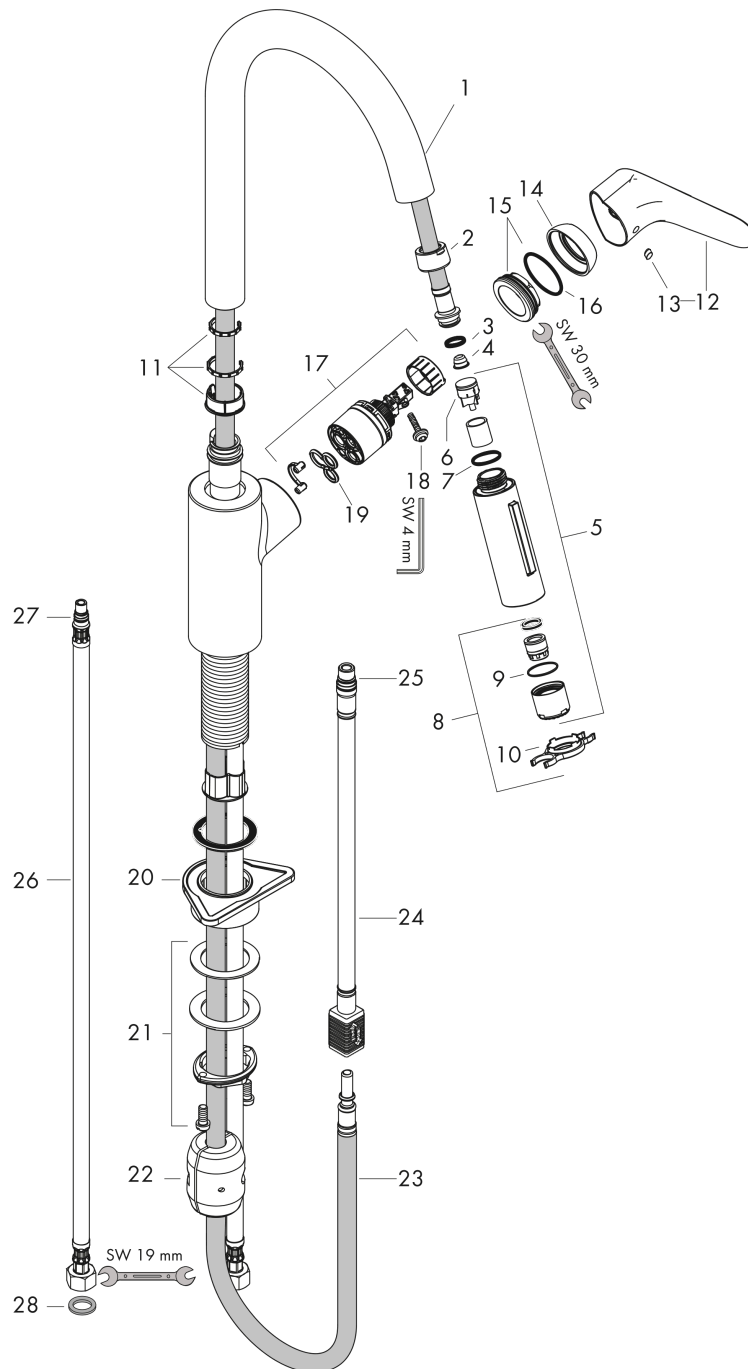

Focus M41

Single lever kitchen mixer 240, pull-out spray, 2jet

Finish: **Matt Black** Article Number: **31815670**

Description

product features

- ComfortZone 240
- swivel range adjustable in 2 steps to 110° or 150°
- laminar spray, shower spray
- lockable shower spray, spray returns through pressing spray diverter and spray returns automatically through handle closing
- MagFit magnetic shower support
- quick connect hose
- connection dimension: DN15
- maximum flow rate at 3 bar: 10 l/min
- ceramic cartridge
- connection type: G 3/8 connections
- temperature limitation adjustable
- integrated non-return valve
- suitable for continuous flow water heaters
- extension length up to 50 cm

Focus M41

Single lever kitchen mixer 240, pull-out spray, 2jet

Finish: **Matt Black** Article Number: **31815670**

Exploded Drawing

Year of production: >07/19

Focus M41**Single lever kitchen mixer 240, pull-out spray, 2jet**Finish: **Matt Black** Article Number: **31815670****Spare part list**

Year of production: >07/19

Pos.	Description	Article Number	PC	PU
1	spout cpl.	95562670	65	1
2	nut	92755000	6	1
3	O-ring 11x2	98127000	1	1
4	filter	97735000	1	1
5	handspray	98459670	64	1
6	set of non return valves DW 15	97350000	6	1
7	O-ring 18x1,5	98231000	1	1
8	aerator laminar M22x1 (15 l/min)	95909000	10	1
9	O-ring 20x1	98140000	1	1
10	service tool	95910000	3	1
11	set of lever collars	98365000	3	1
12	handle	98460670	61	1
13	screw cover	96338000	1	1
14	flange	95498670	53	1
15	nut	97209000	5	1
16	O-Ring 32x2	98193000	1	1
17	cartridge, assy	92730000	11	1
18	locking screw for handle	95140000	2	1
19	seal	95008000	3	1
20	support	97523000	2	1
21	fixing set (special)	93253000	6	1
22	weight	92500000	9	1
23	hose 1,50 m	95507000	12	1
24	connection hose 600 mm M10x1	95561000	7	1
25	O-ring 8x1,75	97827000	1	1
26	connection hose 900 mm M8x0,75 G3/8	96316000	9	1
27	O-ring 7x1,5	98422000	1	1
28	sealing set	95581000	2	1