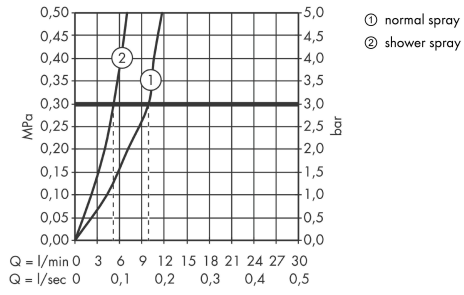

Focus M41

Single lever kitchen mixer 240, pull-out spray, 2jet

Finish: **Matt Black** Article Number: **31815670**

Description

product features

- ComfortZone 240
- swivel range adjustable in 2 steps to 110° or 150°
- laminar spray, shower spray
- lockable shower spray, spray returns through pressing spray diverter and spray returns automatically through handle closing
- MagFit magnetic shower support
- quick connect hose
- connection dimension: DN15
- maximum flow rate at 3 bar: 10 l/min
- ceramic cartridge
- connection type: G 3/8 connections
- temperature limitation adjustable
- integrated non-return valve
- suitable for continuous flow water heaters
- extension length up to 50 cm

Technology

Design awards

Product image

Scale drawing

Focus M41

Single lever kitchen mixer 240, pull-out spray, 2jet

Finish: **Matt Black** Article Number: **31815670**

Flowchart