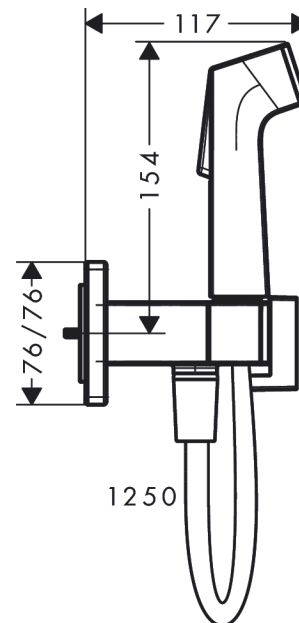

Bidette hand shower 1jet E EcoSmart+ for mixed water with shower holder and shower hose 125 cm

Finish: **Chrome** Article Number: **29233000**

Description

product features

- consists of: bidette hand shower, shut-off valve with integrated shower holder, shower hose
- shower head size: 28 mm
- integrated support function
- maximum flow rate at 3 bar: 5 l/min
- minimum flow pressure: 1 bar
- operating pressure: min. 1 bar/max. 10 bar
- pivot connector prevents hose from tangling
- for shower hoses with conical or cylindrical nut on both sides
- with non-return valve
- wall supports of metal
- wall mounting: screw fastening
- rinseable screen seal
- not intrinsically safe against backflow
- not suitable for operation in countries with valid EN 1717
- EU taxonomy: max. 6 l/min - Substantial Contribution (SC) possible

Technology

Product image

Scale drawing

Bidette hand shower 1jet E EcoSmart+ for mixed water with shower holder and shower hose 125 cm

Finish: **Chrome** Article Number: **29233000**

Flowchart

Bidette hand shower 1jet E EcoSmart+ for mixed water with shower holder and shower hose 125 cm

Finish: **Chrome** Article Number: **29233000**

Exploded Drawing

Year of production: >10/22

Bidette hand shower 1jet E EcoSmart+ for mixed water with shower holder and shower hose 125 cm

Finish: **Chrome** Article Number: **29233000**

Spare part list

Year of production: >10/22

Pos.	Description	Article Number	PC	PU
1	handle	94570000	10	1
2	handle fixing set	94565000	1	1
3	shut off unit	94566000	8	1
4	handshower	94572000	10	1
5	guide	94635000	2	1
6	shower hose Isiflex'B 1,25 m	28272000	98	1
7	seal	98058000	1	1
8	filter packing	94246000	1	1
9	escutcheon	94571000	8	1
10	non return valve	93250000	5	1
11	extension set	94574000	8	1