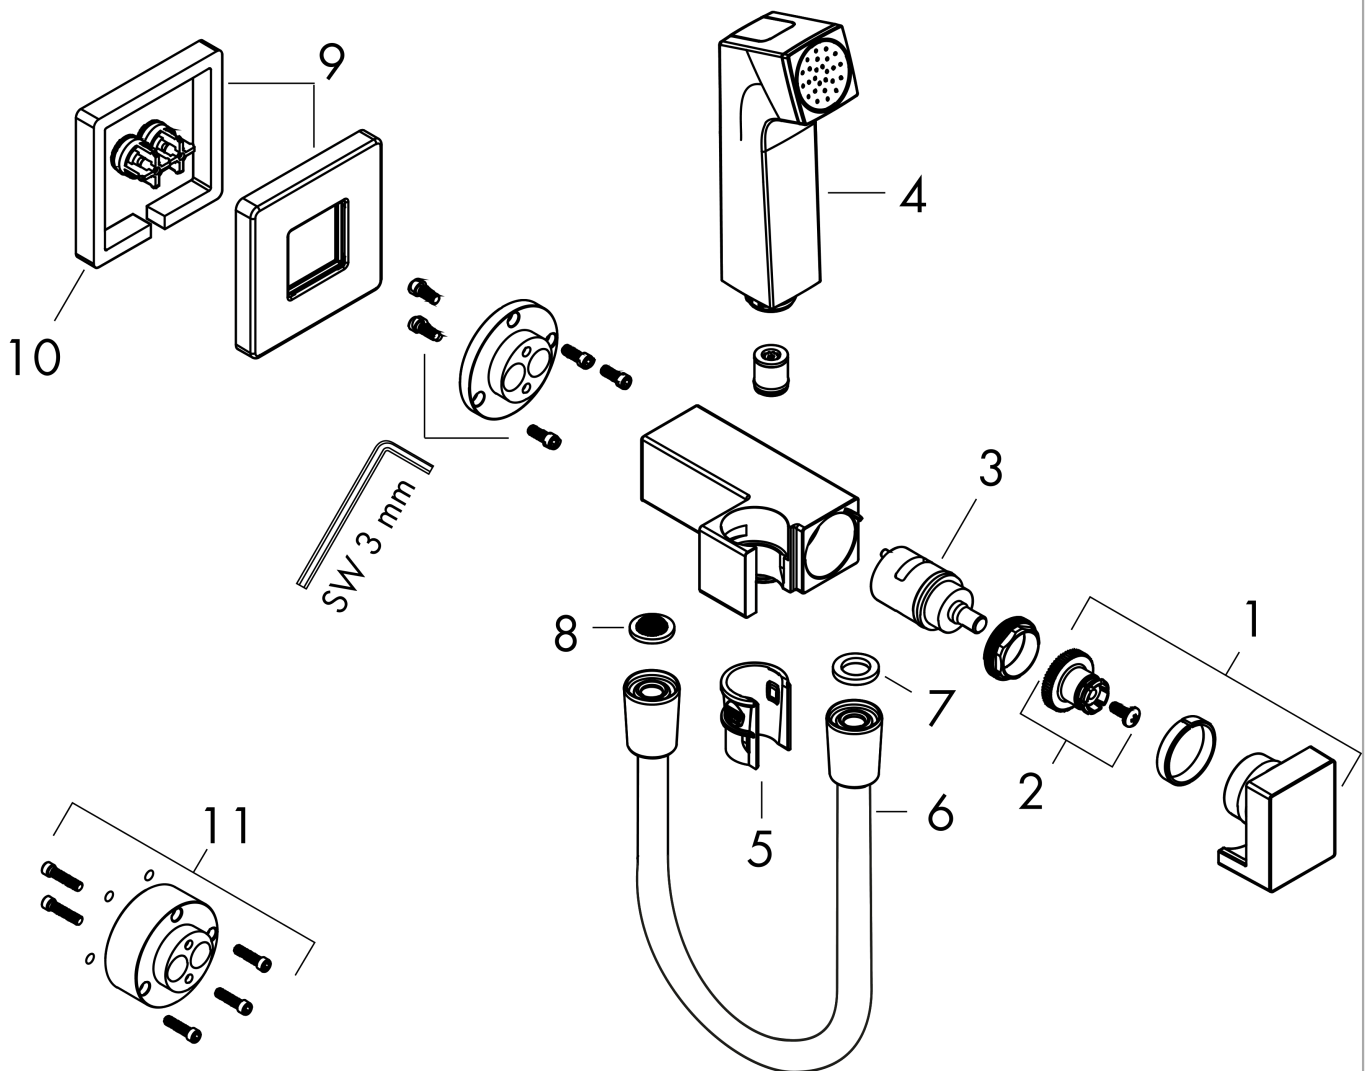

Bidette hand shower 1jet E EcoSmart+ for mixed water with shower holder and shower hose 125 cm

Finish: **Chrome** Article Number: **29233000**

Description

product features

- consists of: bidette hand shower, shut-off valve with integrated shower holder, shower hose
- shower head size: 28 mm
- integrated support function
- maximum flow rate at 3 bar: 5 l/min
- minimum flow pressure: 1 bar
- operating pressure: min. 1 bar/max. 10 bar
- pivot connector prevents hose from tangling
- for shower hoses with conical or cylindrical nut on both sides
- with non-return valve
- wall supports of metal
- wall mounting: screw fastening
- rinseable screen seal
- not intrinsically safe against backflow
- not suitable for operation in countries with valid EN 1717
- EU taxonomy: max. 6 l/min - Substantial Contribution (SC) possible

Technology

Product image

Scale drawing

Bidette hand shower 1jet E EcoSmart+ for mixed water with shower holder and shower hose 125 cm

Finish: **Chrome** Article Number: **29233000**

Flowchart

Bidette hand shower 1jet E EcoSmart+ for mixed water with shower holder and shower hose 125 cm

Finish: **Chrome** Article Number: **29233000**

Exploded Drawing

Year of production: >10/22

Bidette hand shower 1jet E EcoSmart+ for mixed water with shower holder and shower hose 125 cm

Finish: **Chrome** Article Number: **29233000**

Spare part list

Year of production: >10/22

Pos.	Description	Article Number	PC	PU
1	handle	94570000	10	1
2	handle fixing set	94565000	1	1
3	shut off unit	94566000	8	1
4	handshower	94572000	10	1
5	guide	94635000	2	1
6	shower hose Isiflex'B 1,25 m	28272000	98	1
7	seal	98058000	1	1
8	filter packing	94246000	1	1
9	escutcheon	94571000	8	1
10	non return valve	93250000	5	1
11	extension set	94574000	8	1