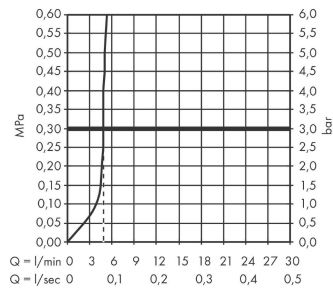

Bidette hand shower 1jet S EcoSmart+ for mixed water with shower holder and shower hose 125 cm

Finish: **Chrome** Article Number: **29232000**

Description

product features

- consists of: bidette hand shower, shut-off valve with integrated shower holder, shower hose
- shower head size: 28 mm
- integrated support function
- maximum flow rate at 3 bar: 5 l/min
- minimum flow pressure: 1 bar
- operating pressure: min. 1 bar/max. 10 bar
- pivot connector prevents hose from tangling
- shower hose with conical nut on both ends
- with non-return valve
- wall supports of metal
- wall mounting: screw fastening
- rinseable screen seal
- not intrinsically safe against backflow
- not suitable for operation in countries with valid EN 1717
- EU taxonomy: max. 6 l/min - Substantial Contribution (SC) possible

Technology

Product image

Scale drawing

Bidette hand shower 1jet S EcoSmart+ for mixed water with shower holder and shower hose 125 cm

Finish: **Chrome** Article Number: **29232000**

Flowchart

Bidette hand shower 1jet S EcoSmart+ for mixed water with shower holder and shower hose 125 cm

Finish: **Chrome** Article Number: **29232000**

Exploded Drawing

Year of production: >05/22

Bidette hand shower 1jet S EcoSmart+ for mixed water with shower holder and shower hose 125 cm

Finish: **Chrome** Article Number: **29232000**