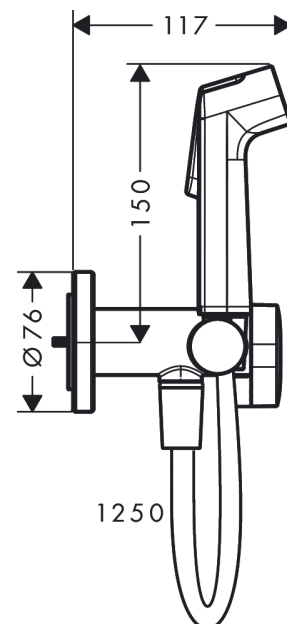

Bidette hand shower 1jet S EcoSmart+ for mixed water with shower holder and shower hose 125 cm

Finish: **Chrome** Article Number: **29232000**

Description

product features

- consists of: bidette hand shower, shut-off valve with integrated shower holder, shower hose
- shower head size: 28 mm
- integrated support function
- maximum flow rate at 3 bar: 5 l/min
- minimum flow pressure: 1 bar
- operating pressure: min. 1 bar/max. 10 bar
- pivot connector prevents hose from tangling
- shower hose with conical nut on both ends
- with non-return valve
- wall supports of metal
- wall mounting: screw fastening
- rinseable screen seal
- not intrinsically safe against backflow
- not suitable for operation in countries with valid EN 1717
- EU taxonomy: max. 6 l/min - Substantial Contribution (SC) possible

Technology

Product image

Scale drawing

Bidette hand shower 1jet S EcoSmart+ for mixed water with shower holder and shower hose 125 cm

Finish: **Chrome** Article Number: **29232000**

Flowchart

Bidette hand shower 1jet S EcoSmart+ for mixed water with shower holder and shower hose 125 cm

Finish: **Chrome** Article Number: **29232000**

Exploded Drawing

Year of production: >05/22

Bidette hand shower 1jet S EcoSmart+ for mixed water with shower holder and shower hose 125 cm

Finish: **Chrome** Article Number: **29232000**

Spare part list

Year of production: >05/22

Pos.	Description	Article Number	PC	PU
1	handle	94564000	10	1
2	handle fixing set	94565000	1	1
3	cartridge, assy	94575000	10	1
4	handshower	94569000	9	1
5	guide	94568000	1	1
6	seal	98058000	1	1
7	shower hose Isiflex'B 1,25 m	28272000	98	1
8	filter packing	94246000	1	1
9	escutcheon	94567000	6	1
10	non return valve	93250000	5	1
11	extension set	94574000	8	1
a	-	29235180	99	1