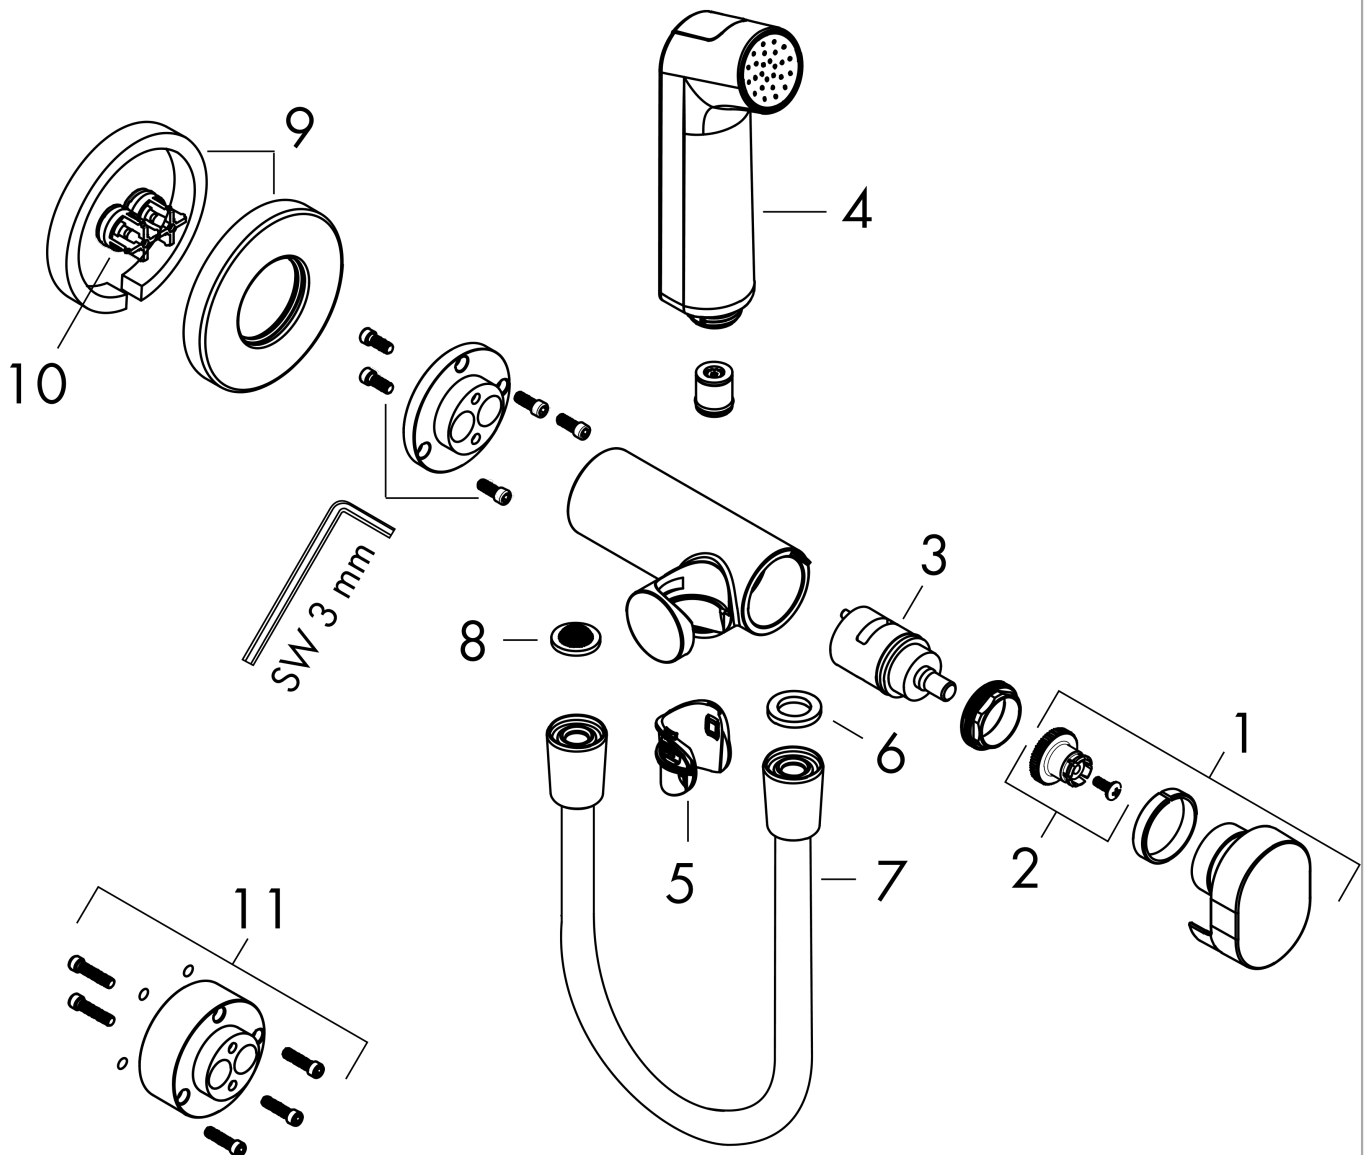

Bidette hand shower 1jet S EcoSmart+ for mixed water with shower holder and shower hose 125 cm

Finish: **Chrome** Article Number: **29232000**

Description

product features

- consists of: bidette hand shower, shut-off valve with integrated shower holder, shower hose
- shower head size: 28 mm
- integrated support function
- maximum flow rate at 3 bar: 5 l/min
- minimum flow pressure: 1 bar
- operating pressure: min. 1 bar/max. 10 bar
- pivot connector prevents hose from tangling
- shower hose with conical nut on both ends
- with non-return valve
- wall supports of metal
- wall mounting: screw fastening
- rinseable screen seal
- not intrinsically safe against backflow
- not suitable for operation in countries with valid EN 1717
- EU taxonomy: max. 6 l/min - Substantial Contribution (SC) possible

Technology

Product image

Scale drawing

Bidette hand shower 1jet S EcoSmart+ for mixed water with shower holder and shower hose 125 cm

Finish: **Chrome** Article Number: **29232000**

Flowchart

Bidette hand shower 1jet S EcoSmart+ for mixed water with shower holder and shower hose 125 cm

Finish: **Chrome** Article Number: **29232000**

Exploded Drawing

Year of production: >05/22

Bidette hand shower 1jet S EcoSmart+ for mixed water with shower holder and shower hose 125 cm

Finish: **Chrome** Article Number: **29232000**

Spare part list

Year of production: >05/22

Pos.	Description	Article Number	PC	PU
1	handle	94564000	10	1
2	handle fixing set	94565000	1	1
3	cartridge, assy	94575000	10	1
4	handshower	94569000	9	1
5	guide	94568000	1	1
6	seal	98058000	1	1
7	shower hose Isiflex'B 1,25 m	28272000	98	1
8	filter packing	94246000	1	1
9	escutcheon	94567000	6	1
10	non return valve	93250000	5	1
11	extension set	94574000	8	1
a	-	29235180	99	1