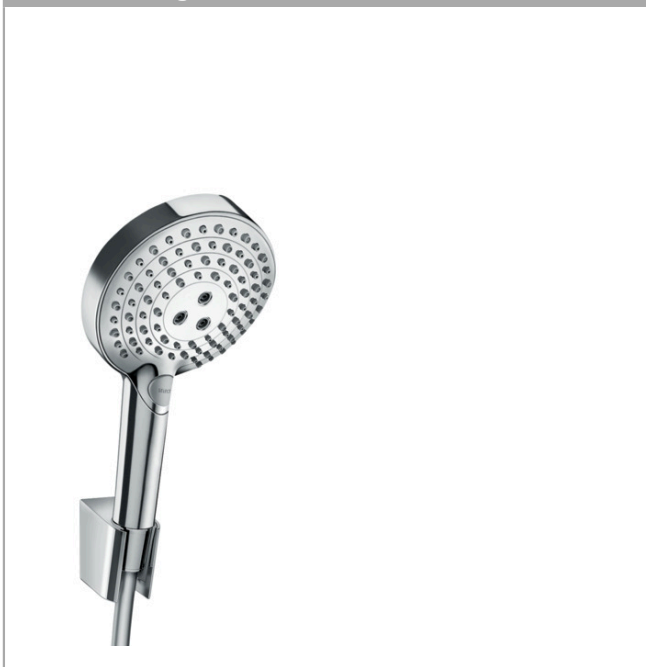

Raindance Select S

Shower holder set 120 3jet PowderRain with shower hose 160 cm

Surfaces: **Chrome** Article Number: **27668000**

Description

product features

- consists of: hand shower, shower holder, shower hose
- shower head size: 125 mm
- spray type: PowderRain, Rain, Whirl
- convenient diversion via Select button
- maximum flow rate at 3 bar: 11 l/min
- minimum flow pressure: 1 bar
- pivot connector prevent hose from tangling
- Shower holder of plastic

Technology

Product image

Scale drawing

Flowchart

- ① WhirlAir
- ② PowderRain
- ③ Rain

The consumption was measured in combination with the appropriate fittings (thermostat/mixer/ in-wall valve) to reflect actual application in practice.

Raindance Select S
Shower holder set 120 3jet PowderRain with shower hose 160 cm
 Surfaces: **Chrome** Article Number: **27668000**

Exploded Drawing

Year of production: >04/18

Raindance Select S
Shower holder set 120 3jet PowderRain with shower hose 160 cm
 Surfaces: **Chrome** Article Number: **27668000**

Spare part list

Year of production: >04/18

Pos.	Description	Article Number	Price	PU
1	shower holder	28331000	-	1
2	guide	98918000	-	1
3	handshower	26014000	-	1
4	filter	92672000	-	1
5	seal	98058000	-	1
6	shower hose Isiflex'B 1,60 m	28276000	-	1