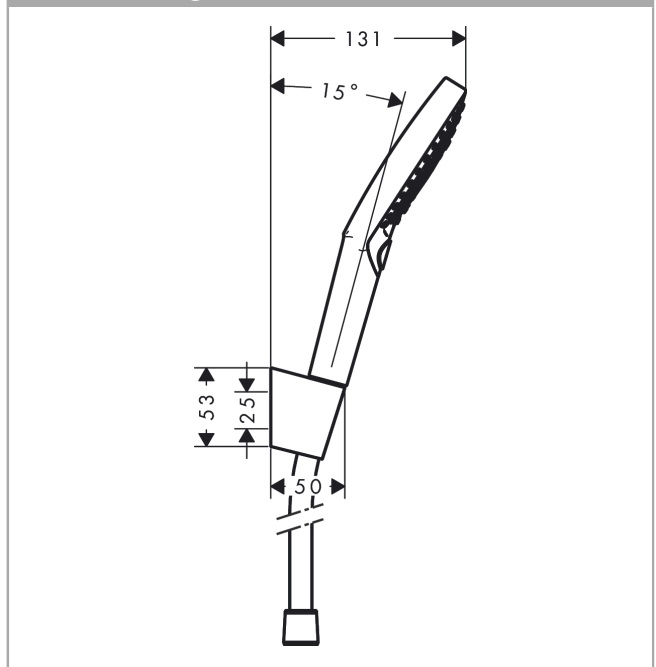

Raindance Select S

Shower holder set 120 3jet PowderRain with shower hose 160 cm

Surfaces: **Chrome** Article Number: **27668000**

Description

product features

- consists of: hand shower, shower holder, shower hose
- shower head size: 125 mm
- spray type: PowderRain, Rain, Whirl
- convenient diversion via Select button
- maximum flow rate at 3 bar: 11 l/min
- minimum flow pressure: 1 bar
- pivot connector prevent hose from tangling
- Shower holder of plastic

Technology

Product image

Scale drawing

Flowchart

- ① WhirlAir
- ② PowderRain
- ③ Rain

The consumption was measured in combination with the appropriate fittings (thermostat/mixer/ in-wall valve) to reflect actual application in practice.

Raindance Select S
Shower holder set 120 3jet PowderRain with shower hose 160 cm
 Surfaces: **Chrome** Article Number: **27668000**

Exploded Drawing

Year of production: >04/18

Raindance Select S
Shower holder set 120 3jet PowderRain with shower hose 160 cm
 Surfaces: **Chrome** Article Number: **27668000**

Spare part list

Year of production: >04/18

Pos.	Description	Article Number	Price	PU
1	shower holder	28331000	-	1
2	guide	98918000	-	1
3	handshower	26014000	-	1
4	filter	92672000	-	1
5	seal	98058000	-	1
6	shower hose Isiflex'B 1,60 m	28276000	-	1