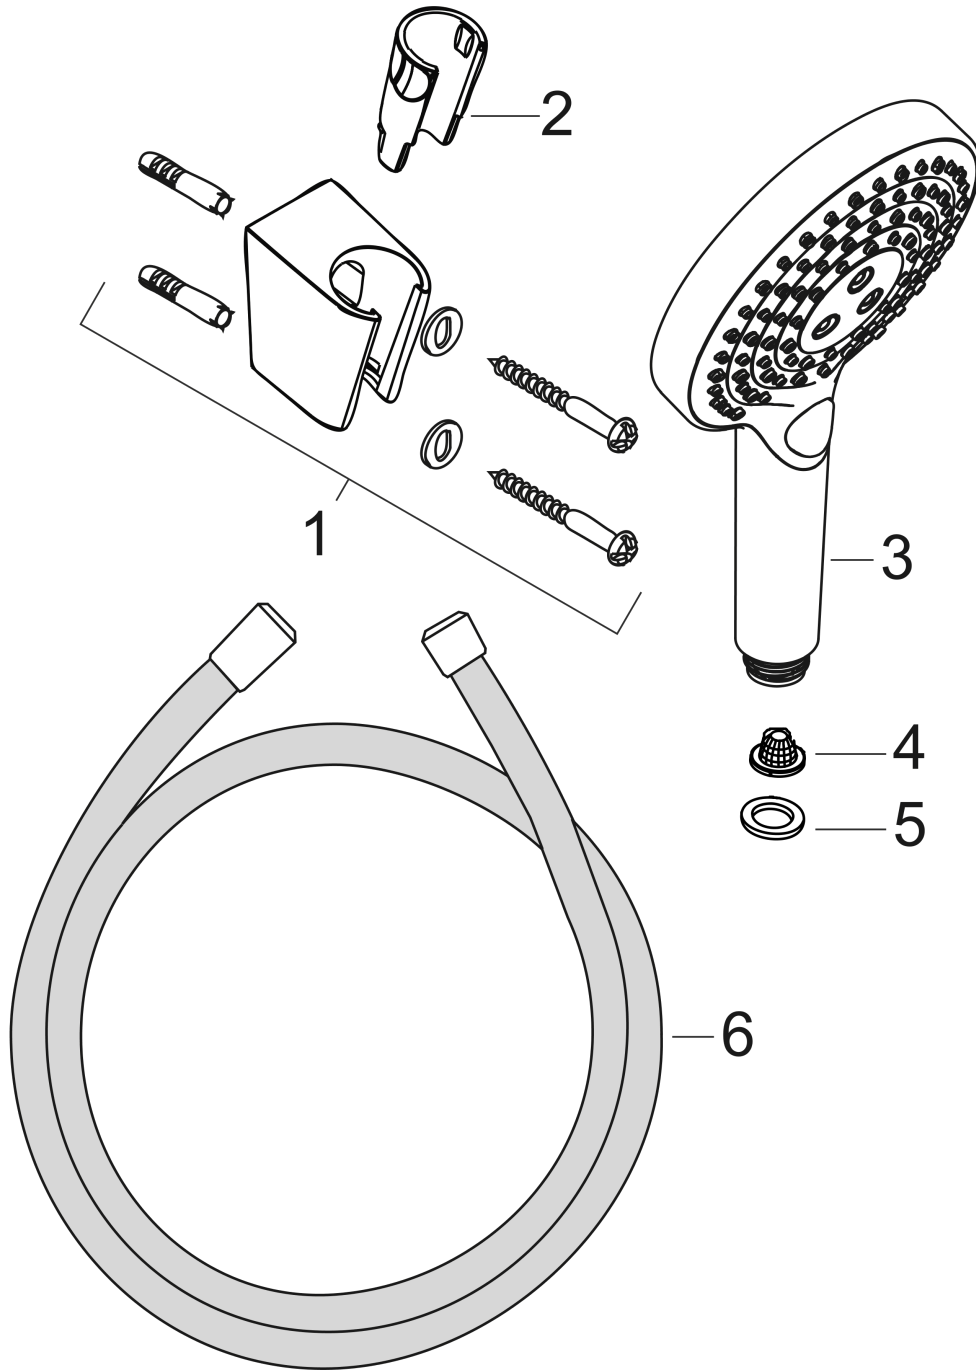

Raindance Select S

Shower holder set 120 3jet PowderRain with shower hose 160 cm

Surfaces: **Chrome** Article Number: **27668000**

Description

product features

- consists of: hand shower, shower holder, shower hose
- shower head size: 125 mm
- spray type: PowderRain, Rain, Whirl
- convenient diversion via Select button
- maximum flow rate at 3 bar: 11 l/min
- minimum flow pressure: 1 bar
- pivot connector prevent hose from tangling
- Shower holder of plastic

Technology

Product image

Scale drawing

Flowchart

- ① WhirlAir
- ② PowderRain
- ③ Rain

The consumption was measured in combination with the appropriate fittings (thermostat/mixer/ in-wall valve) to reflect actual application in practice.

Raindance Select S
Shower holder set 120 3jet PowderRain with shower hose 160 cm
 Surfaces: **Chrome** Article Number: **27668000**

Exploded Drawing

Year of production: >04/18

Raindance Select S
Shower holder set 120 3jet PowderRain with shower hose 160 cm
 Surfaces: **Chrome** Article Number: **27668000**

Spare part list

Year of production: >04/18

Pos.	Description	Article Number	Price	PU
1	shower holder	28331000	-	1
2	guide	98918000	-	1
3	handshower	26014000	-	1
4	filter	92672000	-	1
5	seal	98058000	-	1
6	shower hose Isiflex'B 1,60 m	28276000	-	1