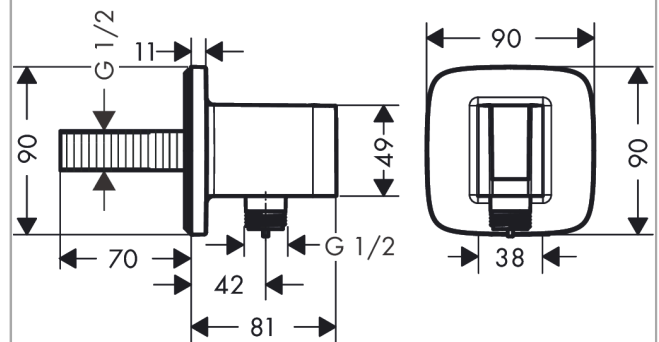

FixFit Q

Wall outlet with shower holder

Surfaces: **Chrome** Article Number: **26887000**

Description

product features

- consists of: wall connector, escutcheon
- version: plastic housing with internal water supply made of plastic
- fixed holding position
- for all Hansgrohe hand showers
- for hoses with conical nut
- material: plastic
- with non-return valve
- connection type: G 1/2

Product image

Scale drawing

FixFit Q
Wall outlet with shower holder
 Surfaces: **Chrome** Article Number: **26887000**

Exploded Drawing

Year of production: >06/22

FixFit Q

Wall outlet with shower holder

Surfaces: **Chrome** Article Number: **26887000**

Spare part list

Year of production: >06/22

Pos.	Description	Article Number	Price	PU
1	shower holder, assy	94695000	€ 86,16	1
2	set of non return valves DW 15	94074000	€ 13,92	1
3	null	93841000	€ 3,21	1
4	escutcheon	94697000	€ 86,16	1
5	seal	94694000	€ 3,21	1
6	connecting thread G½	98933000	€ 57,12	1
7	O-ring 11x2	98127000	€ 3,21	1
8	mounting set	96179000	€ 11,31	1