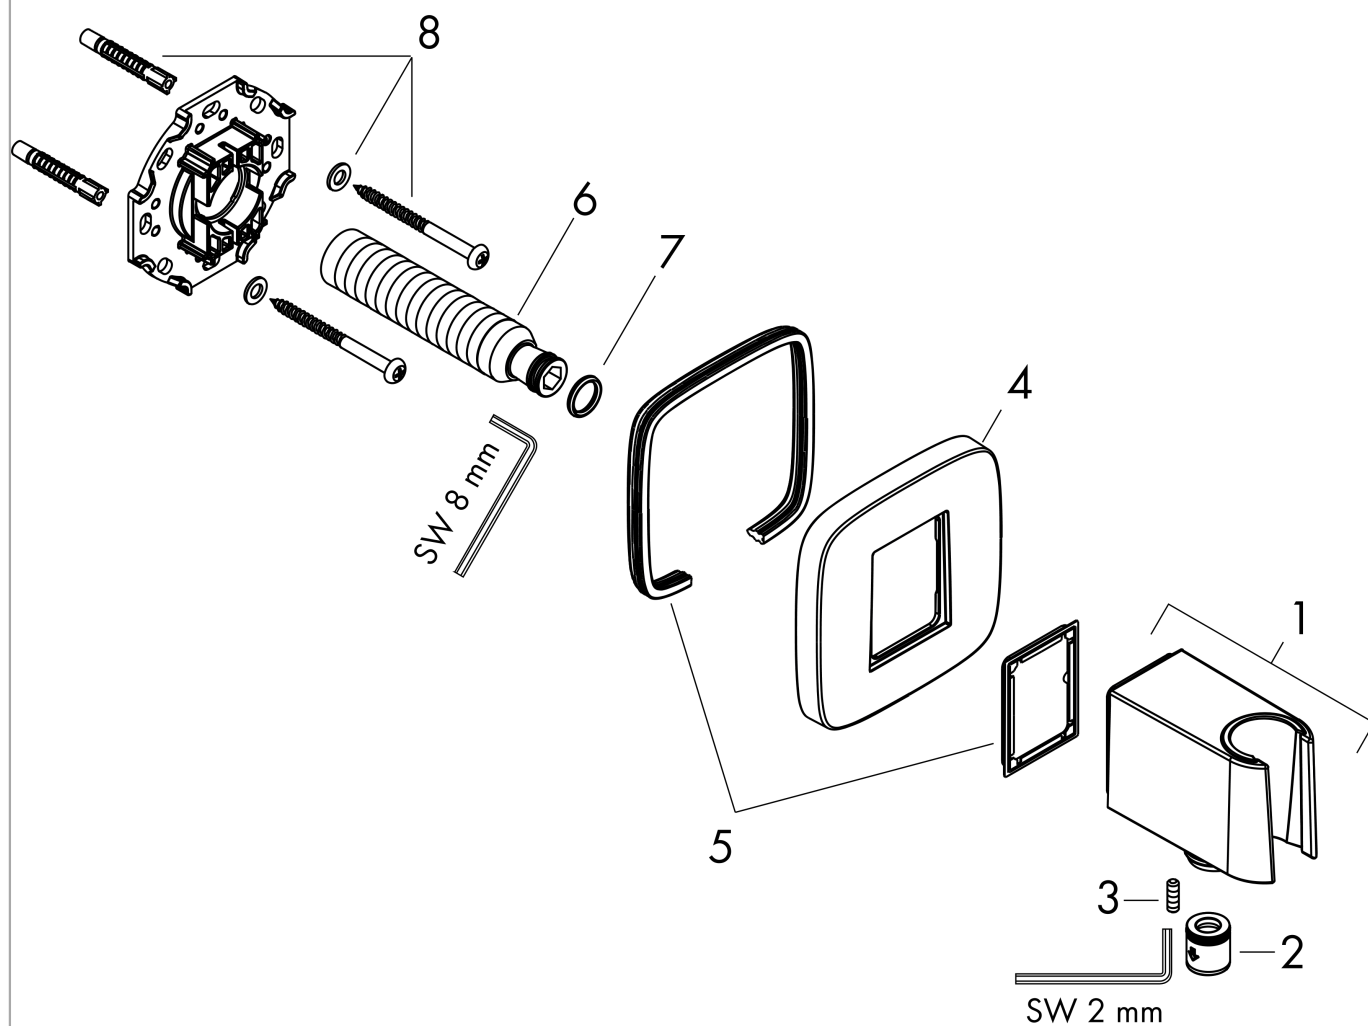

FixFit Q

Wall outlet with shower holder

Surfaces: **Chrome** Article Number: **26887000**

Description

product features

- consists of: wall connector, escutcheon
- version: plastic housing with internal water supply made of plastic
- fixed holding position
- for all Hansgrohe hand showers
- for hoses with conical nut
- material: plastic
- with non-return valve
- connection type: G 1/2

Product image

Scale drawing

FixFit Q
Wall outlet with shower holder
 Surfaces: **Chrome** Article Number: **26887000**

Exploded Drawing

Year of production: >06/22

FixFit Q

Wall outlet with shower holder

Surfaces: **Chrome** Article Number: **26887000**

Spare part list

Year of production: >06/22

Pos.	Description	Article Number	Price	PU
1	shower holder, assy	94695000	€ 86,16	1
2	set of non return valves DW 15	94074000	€ 13,92	1
3	null	93841000	€ 3,21	1
4	escutcheon	94697000	€ 86,16	1
5	seal	94694000	€ 3,21	1
6	connecting thread G½	98933000	€ 57,12	1
7	O-ring 11x2	98127000	€ 3,21	1
8	mounting set	96179000	€ 11,31	1