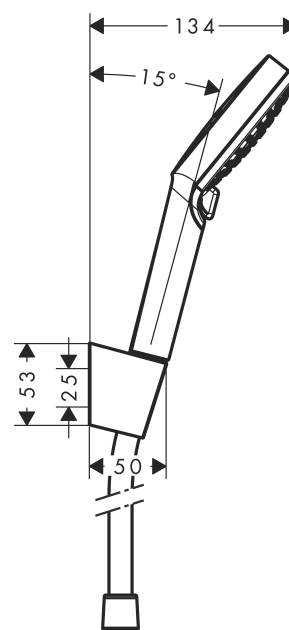

Crometta

Shower holder set Vario with shower hose 160 cm

Surfaces: **white/chrome** Article Number: **26692400**

Description

product features

- spray type: Rain, IntenseRain
- spray type adjustment by turning spray disc
- shower head size: 100 mm
- pivot connectors prevent hose from tangling
- maximum flow rate at 0.3 MPa: 14 l/min
- chrome-plated wall supports of plastic

Technology

Product image

Scale drawing

Flowchart

The consumption was measured in combination with the appropriate fittings (thermostat/mixer/ in-wall valve) to reflect actual application in practice.