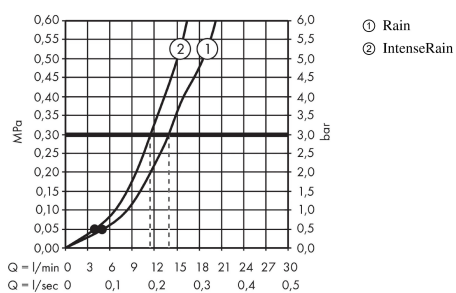

Crometta

Shower holder set Vario with shower hose 160 cm

Surfaces: **white/chrome** Article Number: **26692400**

Description

product features

- spray type: Rain, IntenseRain
- spray type adjustment by turning spray disc
- shower head size: 100 mm
- pivot connectors prevent hose from tangling
- maximum flow rate at 0.3 MPa: 14 l/min
- chrome-plated wall supports of plastic

Technology

Product image

Scale drawing

Flowchart

The consumption was measured in combination with the appropriate fittings (thermostat/mixer/ in-wall valve) to reflect actual application in practice.