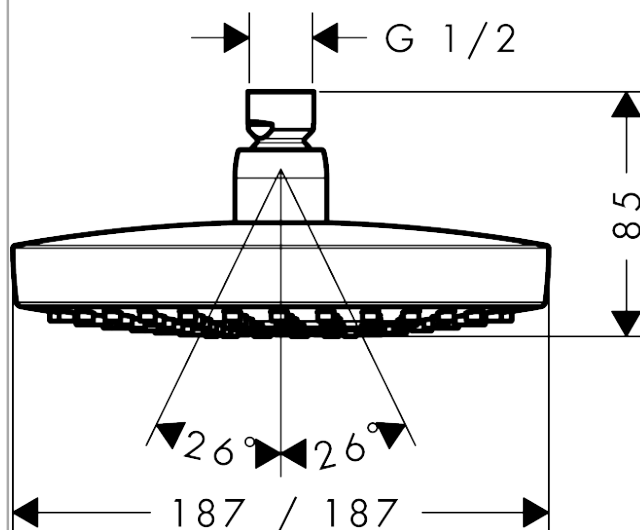

Croma Select E

Overhead shower 180 2jet

Surfaces: **white/chrome** Article Number: **26524400**

Description

product features

- shower head size: 180 x 180 mm
- spray type: Rain, IntenseRain
- flow rate Rain spray (at 0.3 MPa): 17 l/min
- flow rate IntenseRain spray (at 0.3 MPa): 16 l/min
- spray type alternation: Select button on overhead shower
- spray disc surface in two variants: chrome or white
- material spray disc: plastic
- connection thread G 1/2
- connection dimension: DN15

Technology

Design awards

Product image

Scale drawing

Flowchart

The consumption was measured in combination with the appropriate fittings (thermostat/mixer/ in-wall valve) to reflect actual application in practice.