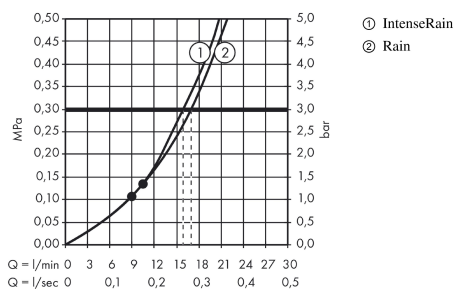

Croma Select E

Overhead shower 180 2jet

Surfaces: **white/chrome** Article Number: **26524400**

Description

product features

- shower head size: 180 x 180 mm
- spray type: Rain, IntenseRain
- flow rate Rain spray (at 0.3 MPa): 17 l/min
- flow rate IntenseRain spray (at 0.3 MPa): 16 l/min
- spray type alternation: Select button on overhead shower
- spray disc surface in two variants: chrome or white
- material spray disc: plastic
- connection thread G 1/2
- connection dimension: DN15

Technology

Design awards

Product image

Scale drawing

Flowchart

The consumption was measured in combination with the appropriate fittings (thermostat/mixer/ in-wall valve) to reflect actual application in practice.