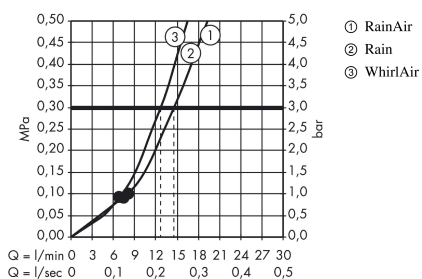

Raindance Select E Hand shower 120 3jet

Surfaces: **Brushed Bronze** Article Number: **26520140**

Description

product features

- shower head size: 120 mm
- spray type: RainAir, Rain, Whirl
- convenient diversion via Select button
- easy cleanable plastic spray disc
- maximum flow rate at 3 bar: 14,4 l/min
- minimum flow pressure: 1 bar
- with internal water conduction
- rinseable screen seal
- connection thread G 1/2
- connection dimension: DN15
- suitable for continuous flow water heaters

Technology

Design awards

Product image

Scale drawing

Flowchart

The consumption was measured in combination with the appropriate fittings (thermostat/mixer/ in-wall valve) to reflect actual application in practice.