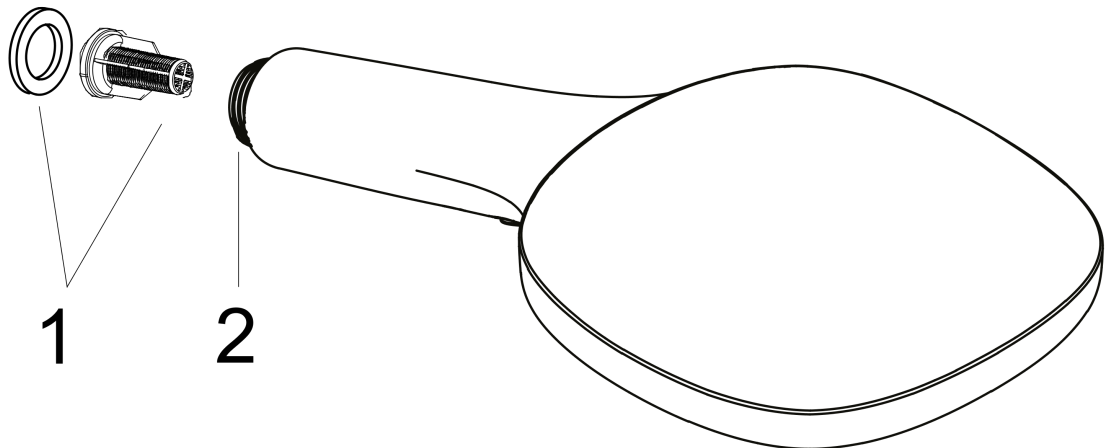

Raindance Select E
Hand shower 120 3jet
Surfaces: **Brushed Bronze**   Article Number: **26520140**

Exploded Drawing

Year of production: >07/19

Raindance Select E
Hand shower 120 3jet
Surfaces: **Brushed Bronze**   Article Number: **26520140**

Spare part list

Year of production: >07/19

Pos.	Description	Article Number	Price	PU
1	filter insert	97708000	€ 5,24	1
2	pivoting connection	93089000	€ 13,92	1