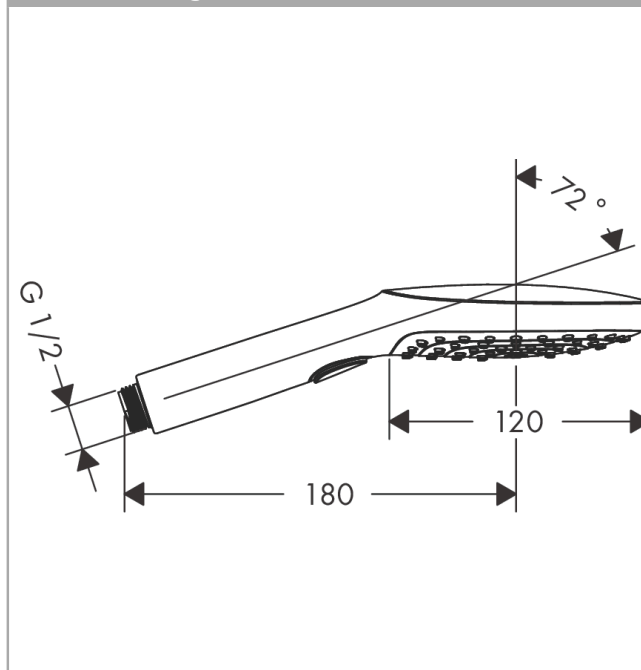

Raindance Select E Hand shower 120 3jet

Surfaces: **Brushed Bronze** Article Number: **26520140**

Description

product features

- shower head size: 120 mm
- spray type: RainAir, Rain, Whirl
- convenient diversion via Select button
- easy cleanable plastic spray disc
- maximum flow rate at 3 bar: 14,4 l/min
- minimum flow pressure: 1 bar
- with internal water conduction
- rinseable screen seal
- connection thread G 1/2
- connection dimension: DN15
- suitable for continuous flow water heaters

Technology

Design awards

Product image

Scale drawing

Flowchart

The consumption was measured in combination with the appropriate fittings (thermostat/mixer/ in-wall valve) to reflect actual application in practice.