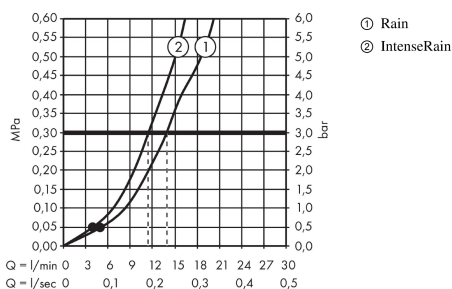

Crometta
Hand shower Vario
 Surfaces: **White/Chrome** Article Number: **26330400**

Description

product features

- shower head size: 100 mm
- spray type adjustment by turning spray disc
- spray type: Rain, IntenseRain
- maximum flow rate at 3 bar: 14 l/min
- with internal water conduction
- rinseable dirt filter
- connection thread G 1/2
- connection dimension: DN15
- suitable for continuous flow water heaters

Technology

Product image

Scale drawing

Flowchart

The consumption was measured in combination with the appropriate fittings (thermostat/mixer/ in-wall valve) to reflect actual application in practice.