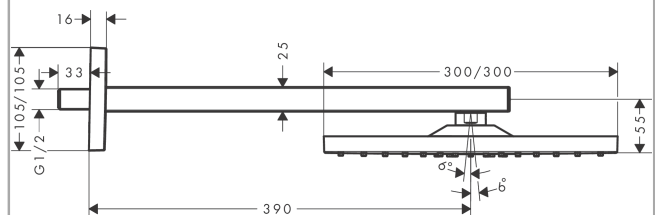

Scale drawing