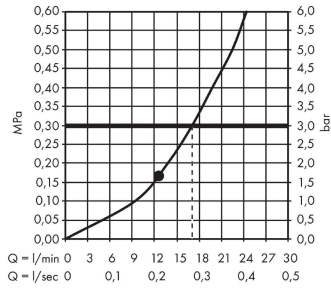

Raindance E

Overhead shower 300 1jet with shower arm

Surfaces: **Brushed Bronze** Article Number: **26238140**

Flowchart

The consumption was measured in combination with the appropriate fittings (thermostat/mixer/in-wall valve) to reflect actual application in practice.