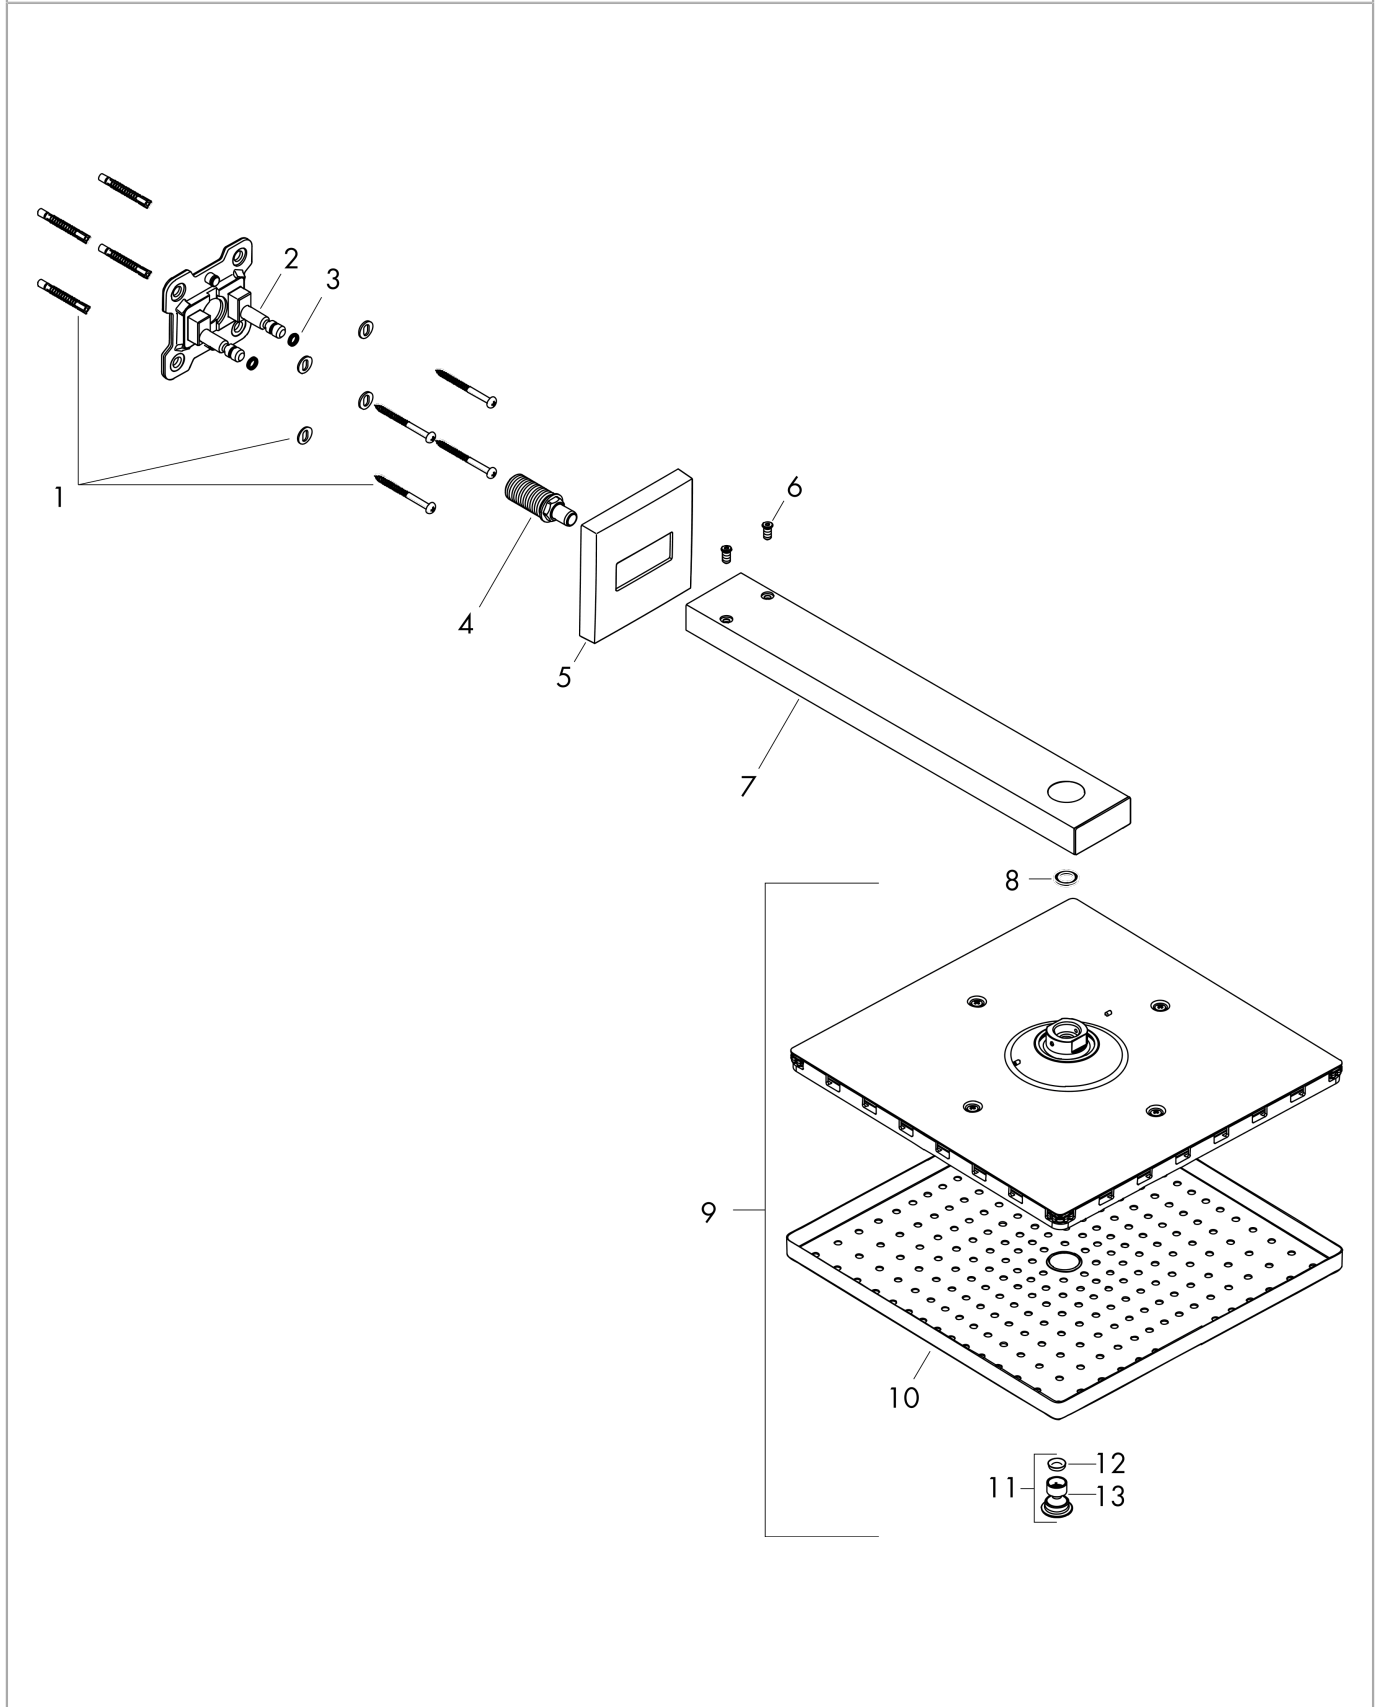

Raindance E

Overhead shower 300 1jet with shower arm

Surfaces: **Brushed Bronze** Article Number: **26238140**

Description

product features

- consists of: overhead shower, shower arm
- shower head size: 300 x 300 mm
- spray type: RainAir
- ball-joint: overhead shower angle adjustable
- material spray disc: metal
- shower arm length 390 mm
- maximum flow rate at 3 bar: 17 l/min
- flow rate RainAir spray (at 3 bar): 17 l/min
- minimum flow pressure: 1,6 bar
- spray disc removable for cleaning
- installation: wall
- connection thread G ½
- connection dimension: DN15
- suitable for continuous flow water heaters

Overhead shower 300 1jet with shower arm

Surfaces: **Brushed Bronze** Article Number: **26238140**

Flowchart

The consumption was measured in combination with the appropriate fittings (thermostat/mixer/in-wall valve) to reflect actual application in practice.

Raindance E
Overhead shower 300 1jet with shower arm
 Surfaces: **Brushed Bronze** Article Number: **26238140**

Exploded Drawing

Year of production: >07/19

Raindance E**Overhead shower 300 1jet with shower arm**Surfaces: **Brushed Bronze** Article Number: **26238140****Spare part list**