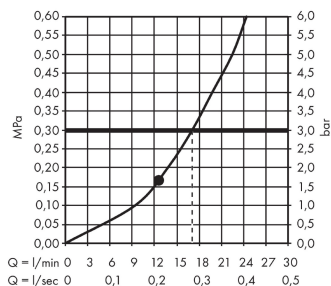

Raindance E

Overhead shower 300 1jet with shower arm

Surfaces: **Chrome** Article Number: **26238000**

Description

product features

- shower head size: 300 x 300 mm
- shower arm length: 390 mm
- ball-joint: overhead shower angle adjustable
- spray type: RainAir
- flow rate RainAir spray (at 0.3 MPa): 17 l/min
- material spray disc: metal
- spray disc removable for cleaning
- installation: wall
- connection thread G 1/2
- connection dimension: DN15

Technology

Product image

Scale drawing

Flowchart

The consumption was measured in combination with the appropriate fittings (thermostat/mixer/in-wall valve) to reflect actual application in practice.