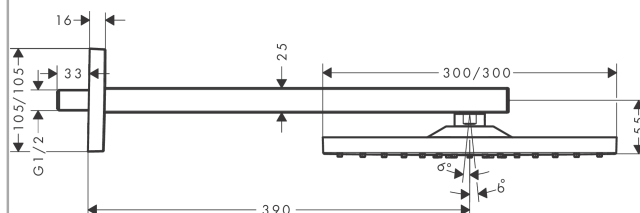

Raindance E

Overhead shower 300 1jet with shower arm

Surfaces: **Chrome** Article Number: **26238000**

Description

product features

- shower head size: 300 x 300 mm
- shower arm length: 390 mm
- ball-joint: overhead shower angle adjustable
- spray type: RainAir
- flow rate RainAir spray (at 0.3 MPa): 17 l/min
- material spray disc: metal
- spray disc removable for cleaning
- installation: wall
- connection thread G 1/2
- connection dimension: DN15

Technology

Product image

Scale drawing

Flowchart

The consumption was measured in combination with the appropriate fittings (thermostat/mixer/in-wall valve) to reflect actual application in practice.