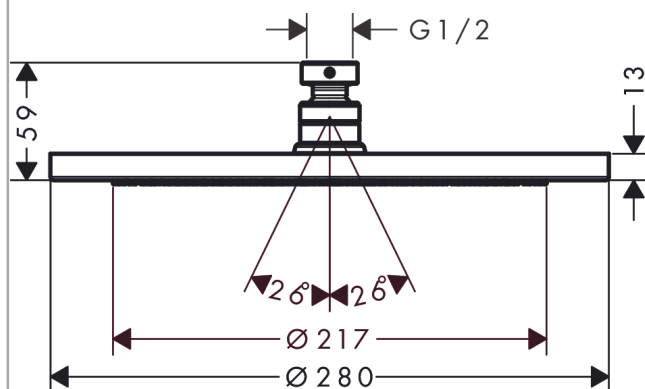

Croma

Overhead shower 280 1jet

Surfaces: **Chrome** Article Number: **26220000**

Description

product features

- shower head size: 280 mm
- ball-joint: overhead shower angle adjustable
- spray type: RainAir
- flow rate RainAir spray (at 0.3 MPa): 15 l/min
- material spray disc: metal
- spray disc removable for cleaning
- installation: ceiling or wall
- connection thread G 1/2
- connection dimension: DN15

Technology

Design awards

reddot award 2017
winner

Product image

Scale drawing

Flowchart

The consumption was measured in combination with the appropriate fittings (thermostat/mixer/in-wall valve) to reflect actual application in practice.