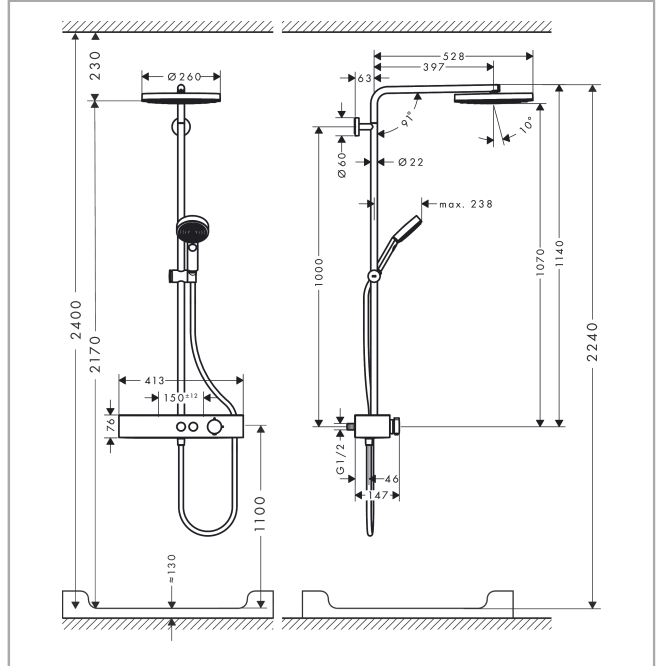

Scale drawing