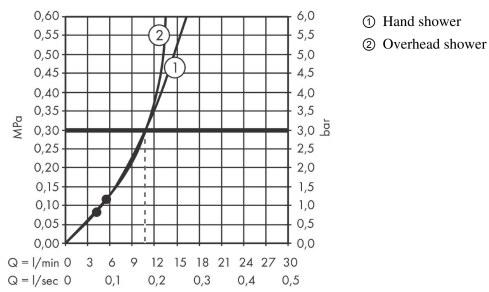

Pulsify S
Showerpipe 260 1jet with ShowerTablet Select 400
 Finish: **Chrome** Article Number: **24220000**

Description

product features

- consists of: hand shower, overhead shower, shower thermostat, shower hose, slider, shower bar
- overhead shower Pulsify 260 1jet
- shower head size overhead shower: 260 mm
- spray type overhead shower: PowderRain
- ball-joint: overhead shower angle adjustable
- spray disc surface: graphite
- Fast Drain empties the overhead shower from an angle of 10°
- removable shower head
- shelf made of plastic
- surface shelf: graphite
- maximum flow rate at 3 bar: 10,9 l/min
- spray type hand shower: Massage spray, IntenseRain, PowderRain
- minimum flow pressure: 1,2 bar
- max. operating pressure: 10 bar
- pipe can be shortened in height
- shower bar diameter: 22 mm
- height-adjustable slider with locking push-button slider
- shower arm length overhead shower: 398 mm
- swivel shower arm
- CoolContact thermostat: Prevents the housing from heating up, making showering even safer
- thermostat ShowerTablet Select 400
- safety stop at 40°C
- adjustable hot water limitation
- convenient diversion via Select button
- simultaneous utilization of 2 functions
- suitable for continuous flow water heaters
- mounting type: exposed installation
- connection thread G ½
- centre distance 150 ± 12 mm
- intrinsically safe against backflow
- Thermostat is delivered with buttons hand shower and overhead shower
- 2 functions

Technology

Design awards

reddot winner 2021

Pulsify S
Showerpipe 260 1jet with ShowerTablet Select 400
 Finish: **Chrome** Article Number: **24220000**

Product image

Scale drawing

Flowchart

Pulsify S
Showerpipe 260 1jet with ShowerTablet Select 400
 Finish: **Chrome** Article Number: **24220000**