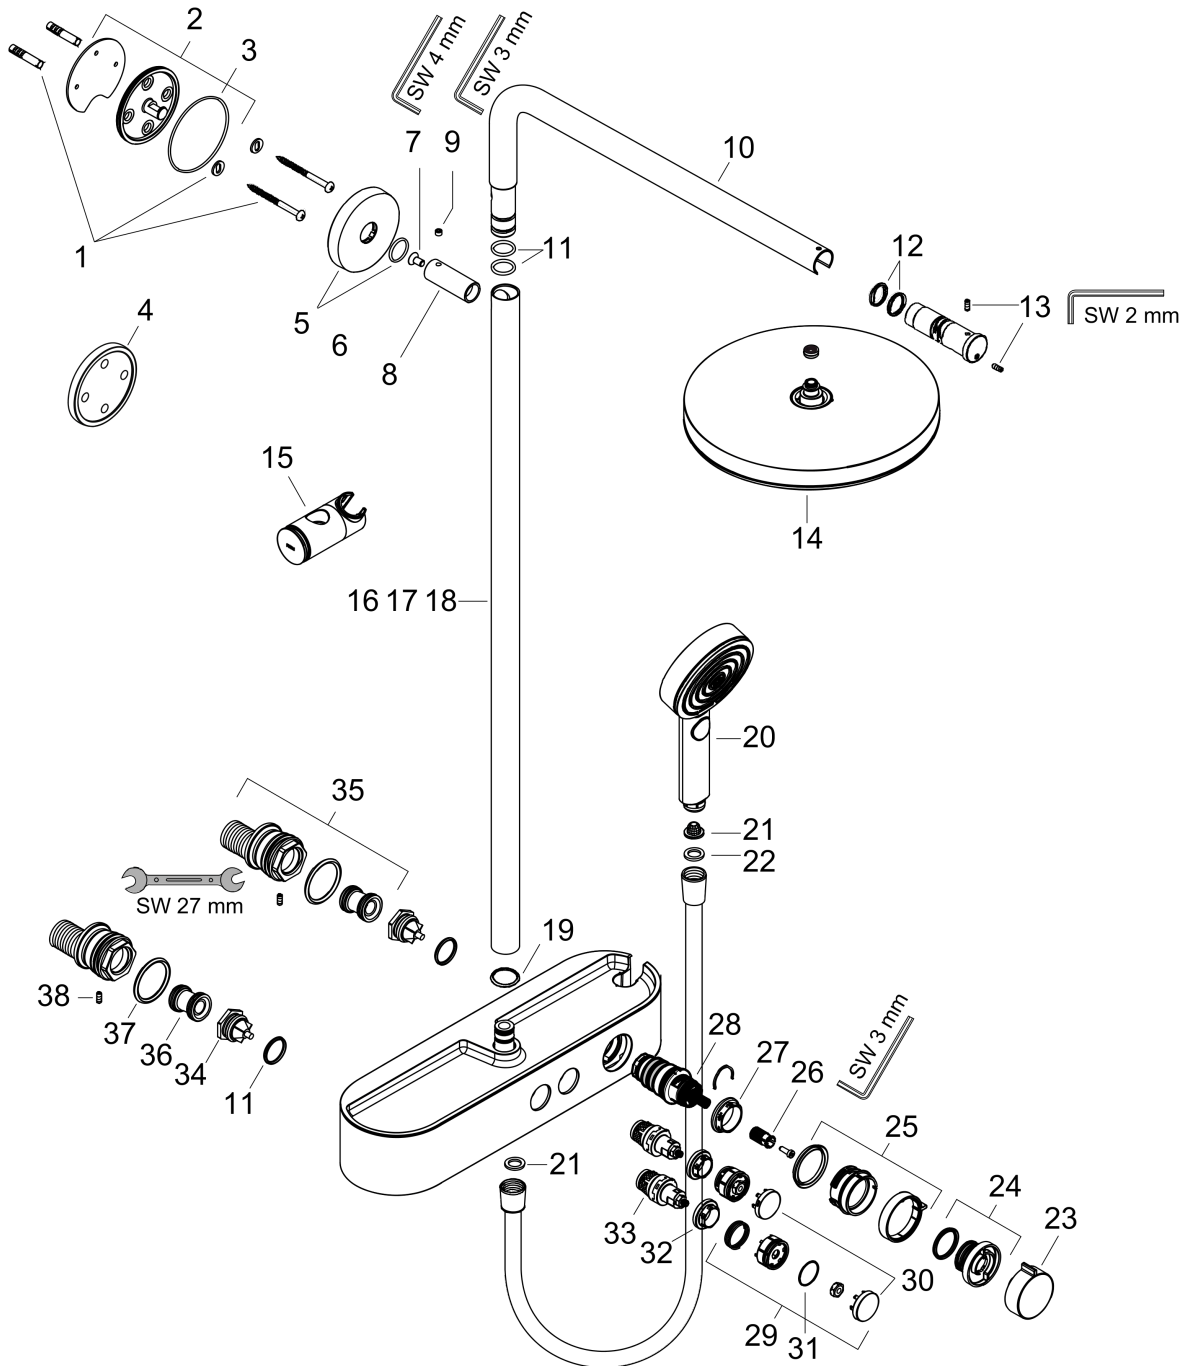

Pulsify S
Showerpipe 260 1jet with ShowerTablet Select 400
Finish: **Chrome** Article Number: **24220000**

Exploded Drawing

Year of production: >01/22

Pulsify S
Showerpipe 260 1jet with ShowerTablet Select 400
Finish: **Chrome** Article Number: **24220000**

Spare part list

Year of production: >01/22

Pos.	Description	Article Number	Price	PU
1	mounting set	98716000	€ 14,28	1
2	wall flange	95687000	€ 36,89	1
3	O-ring 72x2	98395000	€ 3,33	1
4	tile-matching-disk 7 mm	95239000	€ 14,28	1
5	escutcheon Ø 60 mm	95692000	€ 18,80	1
6	O-ring 20x2	98165000	€ 3,33	1
7	screw	92137000	€ 5,36	1
8	sleeve	92166000	€ 36,89	1
9	hollow set screw M6x5	98447000	€ 3,33	1
10	shower arm cpl.	94831000	-	1
11	O-ring 17x2,5	98387000	€ 3,33	1
12	O-ring 17x2	98199000	€ 3,33	1
13	hollow set screw M4x10	97667000	€ 3,33	1
14	head shower	94876000	€ 338,79	1
15	support, assy	93517000	€ 58,67	1
16	pipe 973 mm / Ø 22 mm	92468000	€ 128,28	1
17	pipe 1030 mm	95915000	€ 128,28	1
18	pipe 1400 mm	95983000	€ 166,48	1
19	sealing foil	94795000	-	1
20	-	24110000	-	1
21	filter	92672000	€ 5,36	1
22	seal	98058000	€ 3,33	1
23	handle	94403000	€ 36,89	1
24	safety set	94404000	€ 36,89	1
25	handle	94405000	€ 22,97	1
26	handle fixing set	92136000	€ 18,80	1
27	nut	98913000	€ 18,80	1
28	thermostat cartridge	98282000	€ 103,17	1
29	spring with sleeve	92340000	€ 11,66	1
30	set of symbols	98367000	€ 45,82	1
31	O-ring 20x1	98140000	€ 3,33	1
32	nut	98368000	€ 11,66	1
33	shut off unit	95758000	€ 103,17	1
34	non return valve (pressure-resistant up to 2 MPa)	95773000	€ 28,92	1
35	set of S-unions	95772000	€ 88,54	1
36	noise reduction	96429000	€ 5,36	1
37	O-ring 29x3	98371000	€ 5,36	1
38	hollow set screw M6x16 including o-ring 29x3	98372000	€ 8,69	1