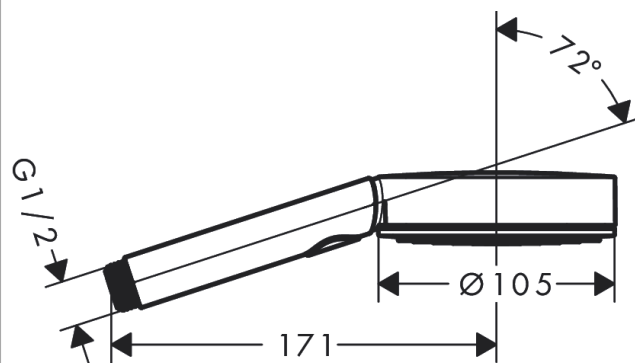

##### product features

- shower head size: 105 mm
- spray type: PowderRain, IntenseRain, Massage spray
- convenient diversion via Select button
- spray disc surface: graphite
- maximum flow rate at 3 bar: 11,4 l/min
- minimum flow pressure: 1 bar
- with internal water conduction
- rinseable screen insert
- connection thread G 1/2
- connection dimension: DN15
- suitable for continuous flow water heaters

#### Scale drawing