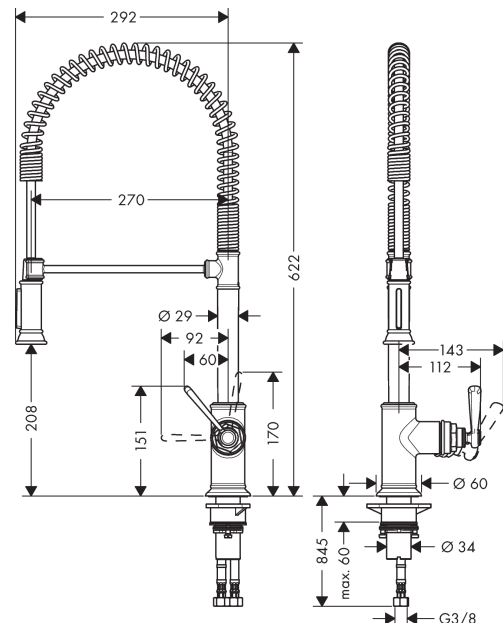

AXOR Montreux
Single lever kitchen mixer 210 Semi-Pro
 Surfaces: **Chrome** Article Number: **16582000**

Description

product features

- ComfortZone 210
- swivel range 360°
- normal and spray jet
- lockable shower spray, spray returns through pressing spray diverter
- connection dimension: DN15
- maximum flow rate at 3 bar: 9.5 l/min
- ceramic cartridge
- connection type: G 3/8 connections
- integrated non-return valve
- suitable for continuous flow water heaters

Technology

Product image

Scale drawing

Flowchart

- ① Normal spray
- ② Shower spray