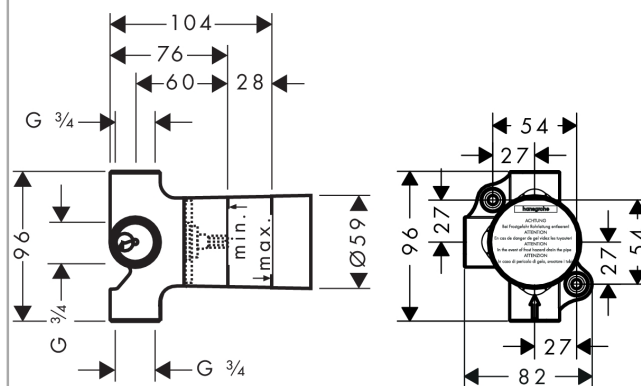

Scale drawing