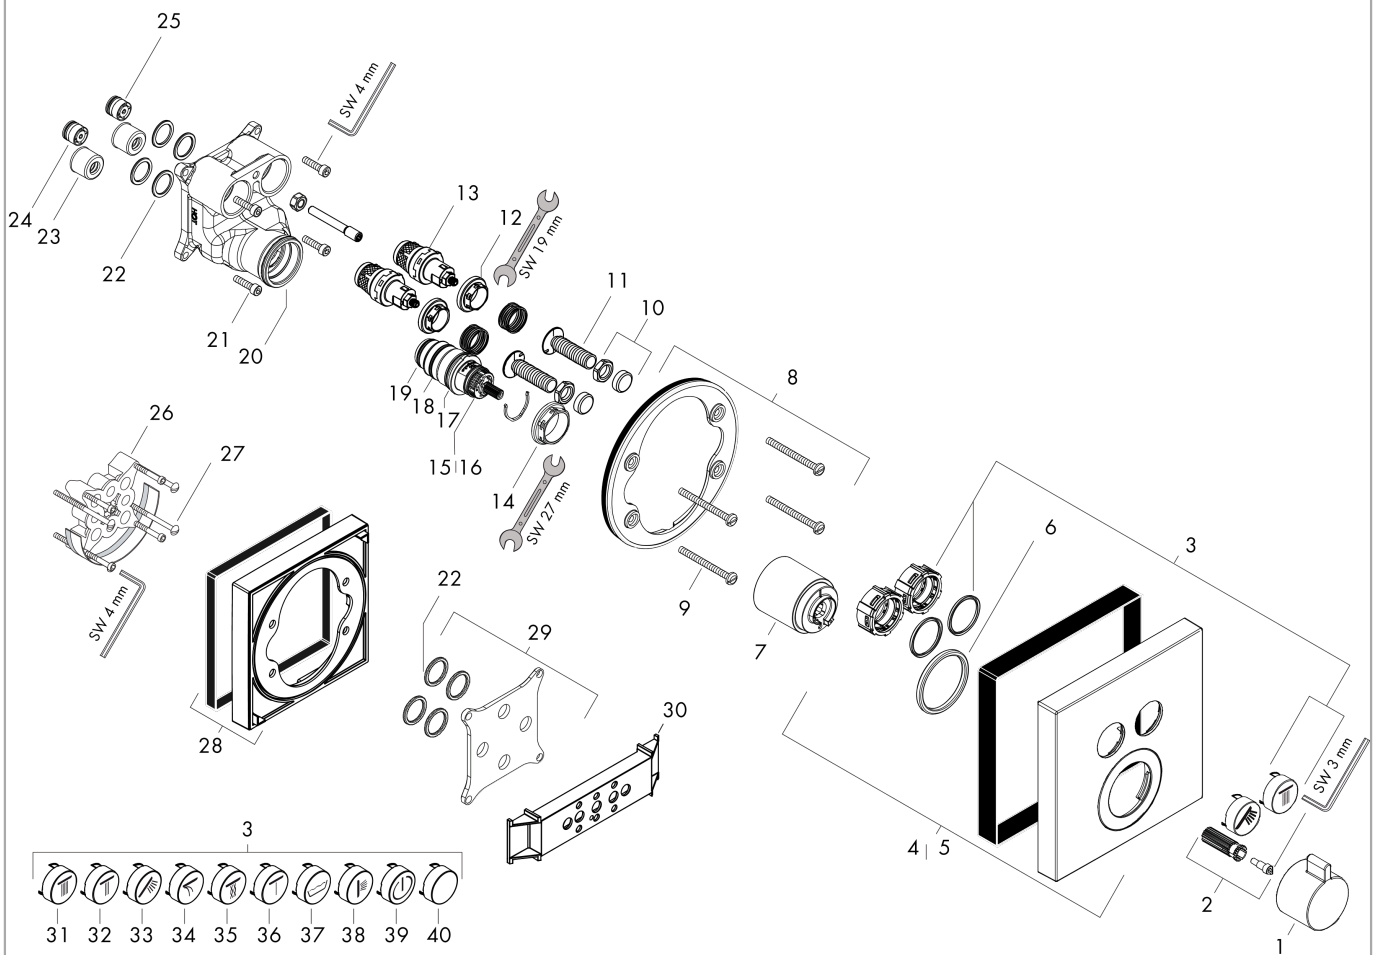

ShowerSelect
Thermostat for concealed installation for 2 functions
 Surfaces: **Chrome** Article Number: **15763000**

Description

product features

- 2 functions
- Select push-button on/off control for 2 outlets
- simultaneous use of several outlets
- flow rate upper outlet: 25 l/min
- flow rate lower outlet: 23 l/min
- thermostat cartridge, Start/stop valve to operate the functions
- safety lock at 40° C
- temperature limitation adjustable
- connection type: basic set
- min. operating pressure: 1 bar
- max. operating pressure: 10 bar
- Thermostat is delivered with buttons hand shower and Rain large

Exploded Drawing

Year of production: >02/18

ShowerSelect
Thermostat for concealed installation for 2 functions
 Surfaces: **Chrome** Article Number: **15763000**

Spare part list

Year of production: >02/18