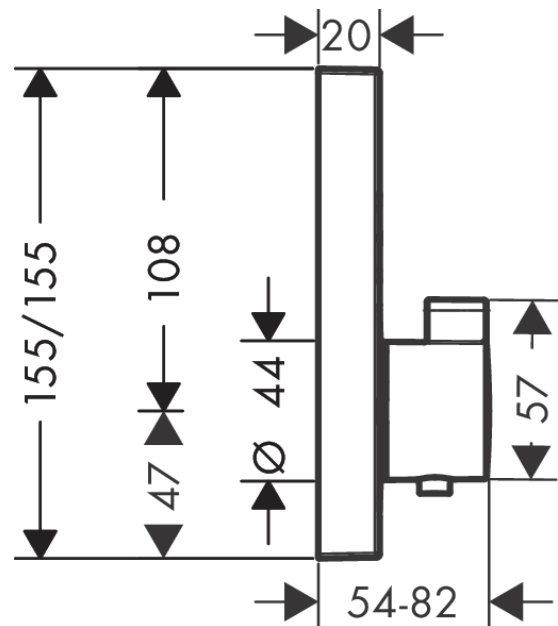

ShowerSelect
Thermostat for concealed installation for 2 functions
 Surfaces: **Chrome** Article Number: **15763000**

Description

product features

- 2 functions
- Select push-button on/off control for 2 outlets
- simultaneous use of several outlets
- flow rate upper outlet: 25 l/min
- flow rate lower outlet: 23 l/min
- thermostat cartridge, Start/stop valve to operate the functions
- safety lock at 40° C
- temperature limitation adjustable
- connection type: basic set
- min. operating pressure: 1 bar
- max. operating pressure: 10 bar
- Thermostat is delivered with buttons hand shower and Rain large

Technology

Design awards

Product image

Scale drawing

ShowerSelect
Thermostat for concealed installation for 2 functions
 Surfaces: **Chrome** Article Number: **15763000**

Flowchart

ShowerSelect
Thermostat for concealed installation for 2 functions
 Surfaces: **Chrome** Article Number: **15763000**

Exploded Drawing

Year of production: >02/18

ShowerSelect
Thermostat for concealed installation for 2 functions
 Surfaces: **Chrome** Article Number: **15763000**

Spare part list

Year of production: >02/18