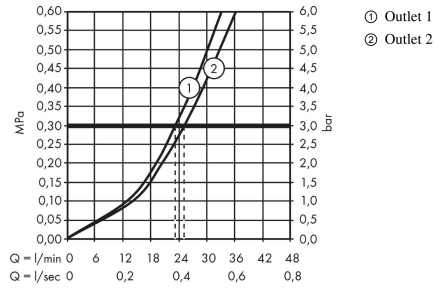

ShowerSelect
Thermostat for concealed installation for 2 functions
 Surfaces: **Chrome** Article Number: **15763000**

Description

product features

- 2 functions
- Select push-button on/off control for 2 outlets
- simultaneous use of several outlets
- flow rate upper outlet: 25 l/min
- flow rate lower outlet: 23 l/min
- thermostat cartridge, Start/stop valve to operate the functions
- safety lock at 40° C
- temperature limitation adjustable
- connection type: basic set
- min. operating pressure: 1 bar
- max. operating pressure: 10 bar
- Thermostat is delivered with buttons hand shower and Rain large

Technology

Design awards

Product image

Scale drawing

ShowerSelect
Thermostat for concealed installation for 2 functions
 Surfaces: **Chrome** Article Number: **15763000**

Flowchart

ShowerSelect
Thermostat for concealed installation for 2 functions
 Surfaces: **Chrome** Article Number: **15763000**