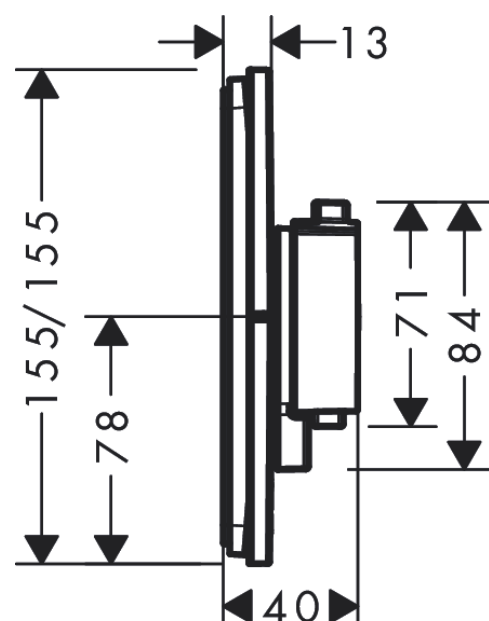

### Description

**product features**

- 2 functions
- simultaneous use of several outlets
- comfortable turning on / off of consumers with large Select-paddle
- water flow control with stop function
- thermostat cartridge, Start/stop valve to operate the functions
- maximum flow rate at 3 bar: 22,1 l/min
- min. operating pressure: 1 bar
- max. operating pressure: 10 bar
- flat escutcheon for more space in the shower
- escutcheon can be aligned by +/- 3°
- easy installation due to pre-assembled function block
- handles always at the same height regardless of the installation depth of the basic set
- Safety stop at 40 °C
- temperature limitation adjustable
- the thermostat offers the possibility for thermal disinfection
- material button: metal
- material handles: metal
- connection type: basic set iBox universal 2 (# 01500180)
- thermostat is delivered with buttons Rain small, Rain large, hand sower, Waterfall, bath tub

### Scale drawing

**ShowerSelect Comfort Q**  
**Thermostat for concealed installation for 2 functions**  
 Finish: **Chrome** Article Number: **15583000**

**Flowchart**