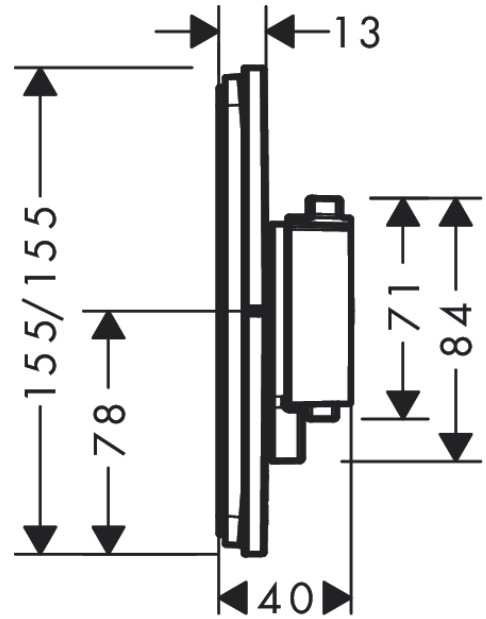

ShowerSelect Comfort E
Thermostat for concealed installation for 2 functions
 Finish: **Chrome** Article Number: **15572000**

Description

product features

- 2 functions
- simultaneous use of several outlets
- comfortable turning on / off of consumers with large Select-paddle
- water flow control with stop function
- thermostat cartridge, Start/stop valve to operate the functions
- maximum flow rate at 3 bar: 22,1 l/min
- flow rate upper outlet: 20 l/min
- flow rate lower outlet: 20 l/min
- min. operating pressure: 1 bar
- max. operating pressure: 10 bar
- flat escutcheon for more space in the shower
- escutcheon can be aligned by +/- 3°
- easy installation due to pre-assembled function block
- handles always at the same height regardless of the installation depth of the basic set
- Safety stop at 40 °C
- temperature limitation adjustable
- the thermostat offers the possibility for thermal disinfection
- material button: metal
- material handles: metal
- connection type: basic set iBox universal 2 (# 01500180)
- thermostat is delivered with buttons Rain small, Rain large, hand sower, Waterfall, bath tub

Technology

Design awards

ShowerSelect Comfort E
Thermostat for concealed installation for 2 functions
 Finish: **Chrome** Article Number: **15572000**

Product image

Scale drawing

Flowchart