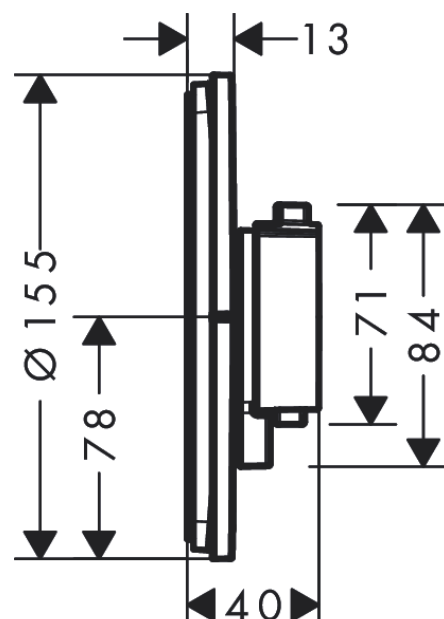

### Description

**product features**

- 2 functions
- simultaneous use of several outlets
- comfortable turning on / off of consumers with large Select-paddle
- water flow control with stop function
- thermostat cartridge, Start/stop valve to operate the functions
- maximum flow rate at 3 bar: 22,1 l/min
- min. operating pressure: 1 bar
- max. operating pressure: 10 bar
- flat escutcheon for more space in the shower
- escutcheon can be aligned by +/- 3°
- easy installation due to pre-assembled function block
- handles always at the same height regardless of the installation depth of the basic set
- Safety stop at 40 °C
- temperature limitation adjustable
- the thermostat offers the possibility for thermal disinfection
- material button: metal
- material handles: metal
- connection type: basic set iBox universal 2 (# 01500180)
- thermostat is delivered with buttons Rain small, Rain large, hand sower, Waterfall, bath tub

### Scale drawing

**ShowerSelect Comfort S**  
**Thermostat for concealed installation for 2 functions**  
 Finish: **Chrome** Article Number: **15554000**

**Flowchart**