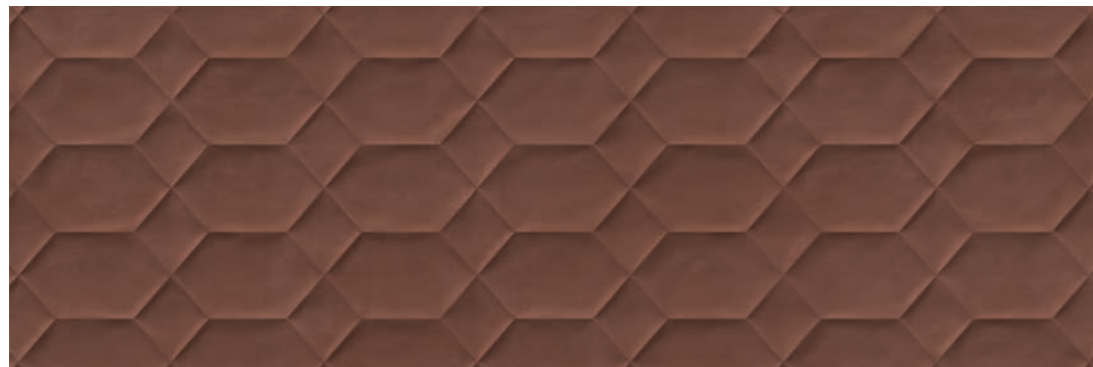

SLIM
8,0 mm

R79E Resina Bianco Struttura Wall 3D rettificato
40x120

SLIM
8,0 mm

R79P Resina Rosa Struttura Bee 3D rettificato
40x120

SLIM
8,0 mm

R79F Resina Grigio Struttura Wall 3D rettificato
40x120

SLIM
8,0 mm