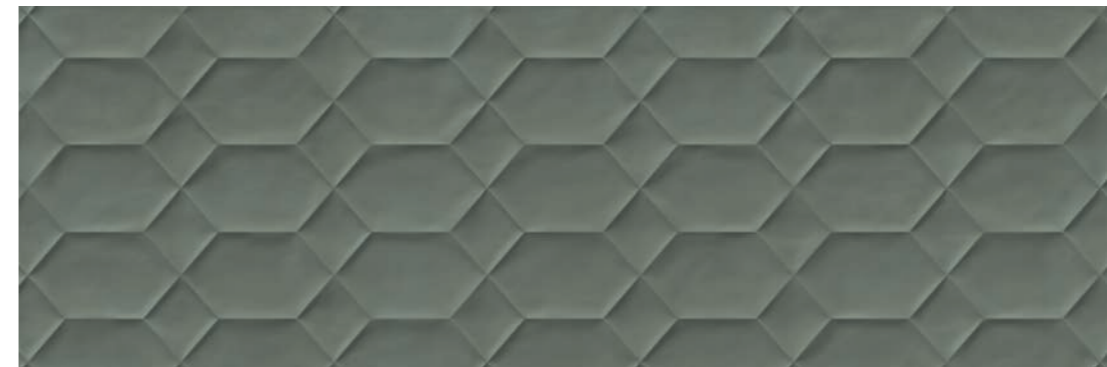

SLIM
6,0 mm

R79X Resina Ardesia rettificato
40x120

SLIM
6,0 mm

R79Y Resina Avorio rettificato
40x120

SLIM
8,0 mm

R79M Resina Bianco Struttura Bee 3D rettificato
40x120

SLIM
6,0 mm

R79W Resina Rosa rettificato
40x120

SLIM
8,0 mm

R79N Resina Grigio Struttura Bee 3D rettificato
40x120

SLIM
6,0 mm

R79Z Resina Terracotta rettificato
40x120

SLIM
8,0 mm

R79Q Resina Ardesia Struttura Bee 3D rettificato
40x120

SLIM
8,0 mm

R79R Resina Avorio Struttura Bee 3D rettificato
40x120