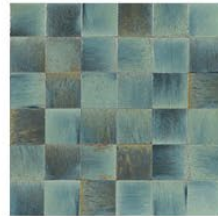

STORIE / GLEEZE

Ever-changing tactile appeal

Super-glossy concave and convex surfaces combined with three-dimensional structures alternate on the walls, bringing them to life.

A palette of five colours, Bianco, Beige, Turchese, Giada and Grigio, available in three different sizes – 10x10 cm, 5x15 cm and 7.5x20 cm –, modular and with straight edges, for new installation options.

R8GT Gleeze Beige Struttura Egg 3D 10x10 - 3^{15/16}”x3^{15/16}”
R8GL Gleeze Beige 10x10 - 3^{15/16}”x3^{15/16}”
R1GP Patina Crema 120x120 - 47^{1/4}”x 47^{1/4}”

R8HN Gleeze Beige 5x15 - 1^{15/16}”x5^{7/8}”

STORIE / GLEEZE

Gleeze

porcelain stoneware

COLOURS

Bianco

Beige

Turchese

Giada