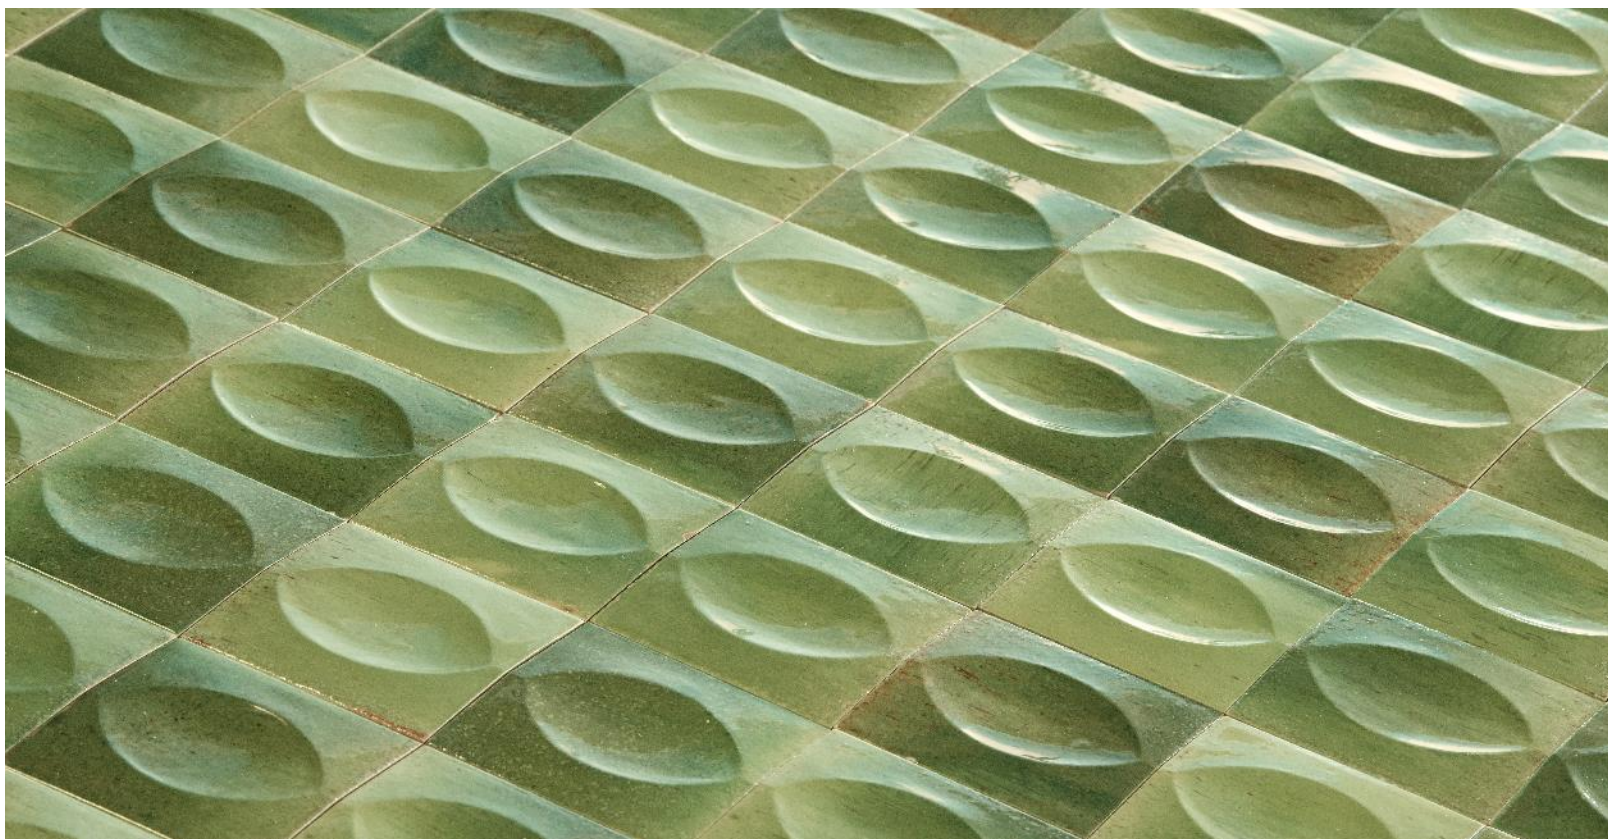

STORIE / GLEEZE

R8GV Gleeze Giada Struttura Egg 3D 10x10 - 3^{15/16}" x 3^{15/16}"