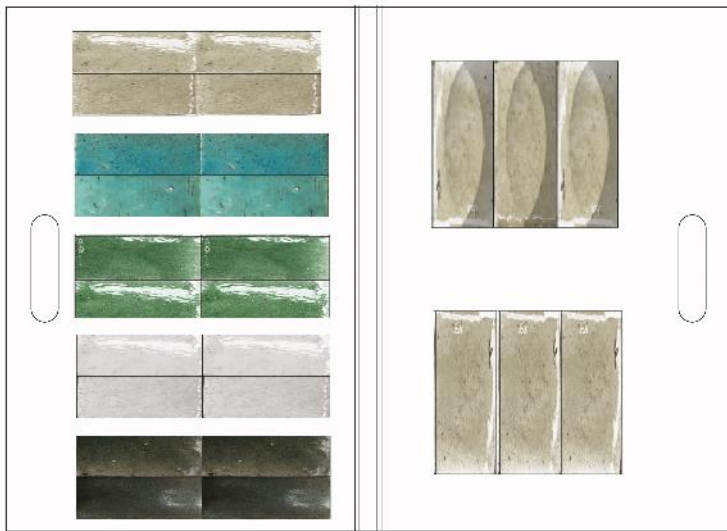

Gleeze

Agent Folder

MPI_Agent Folder Gleeze