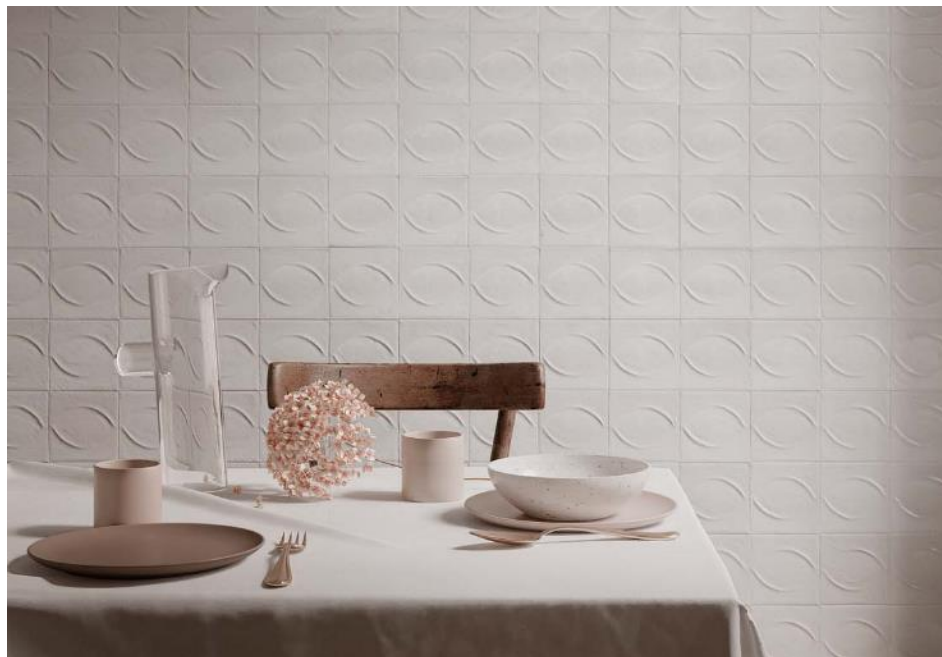

R8GS Gleeze Bianco Struttura Egg 3D 10x10 - 3¹⁵/₁₆" x 3¹⁵/₁₆"