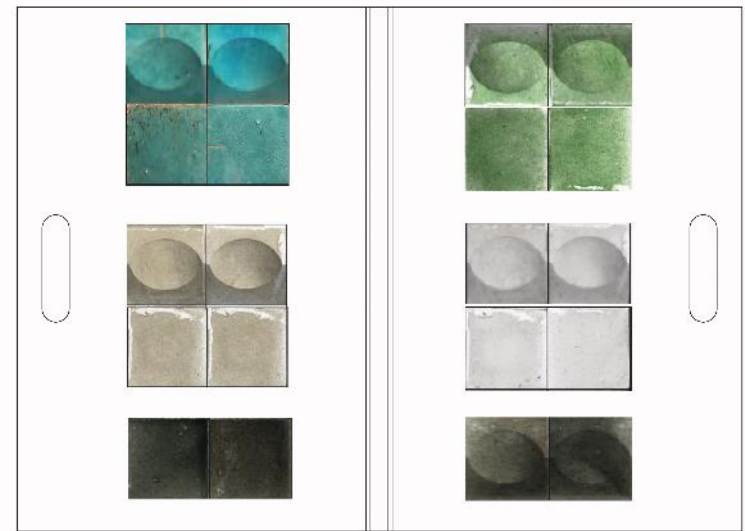

Magazine

MSB Magazine Storie

Gleeze

Agent Folder

MPI_Agent Folder Gleeze

MPL_Agent Folder Gleeze

Gleeze

Table display

63PP_ Table display Gleeze

The Code contains the two table displays

Composition first display:

Size 5x15 - all colours

Size 7,5x20 - 1 panel per color with two pieces of structure and two pieces of plain tile