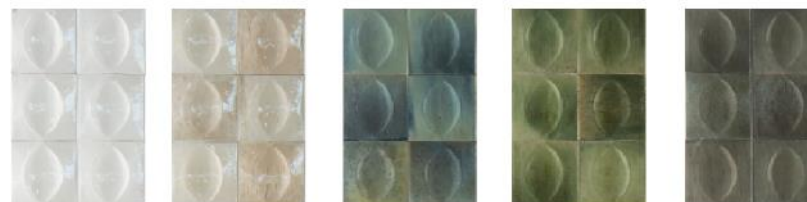

63PP_ Table display Gleeze

The Code contains the two table displays

Composition first display:

Size 5x15 - all colours

Size 7,5x20 - 1 panel per color with two pieces of structure and two pieces of plain tile

Composition secon display:

Size 10x10 - all colours

Gleeze

Sample box

63PR_ Box Gleeze

Box Composition

Beige 7,5x20
R8GZ

Bianco 5x15
R8HM